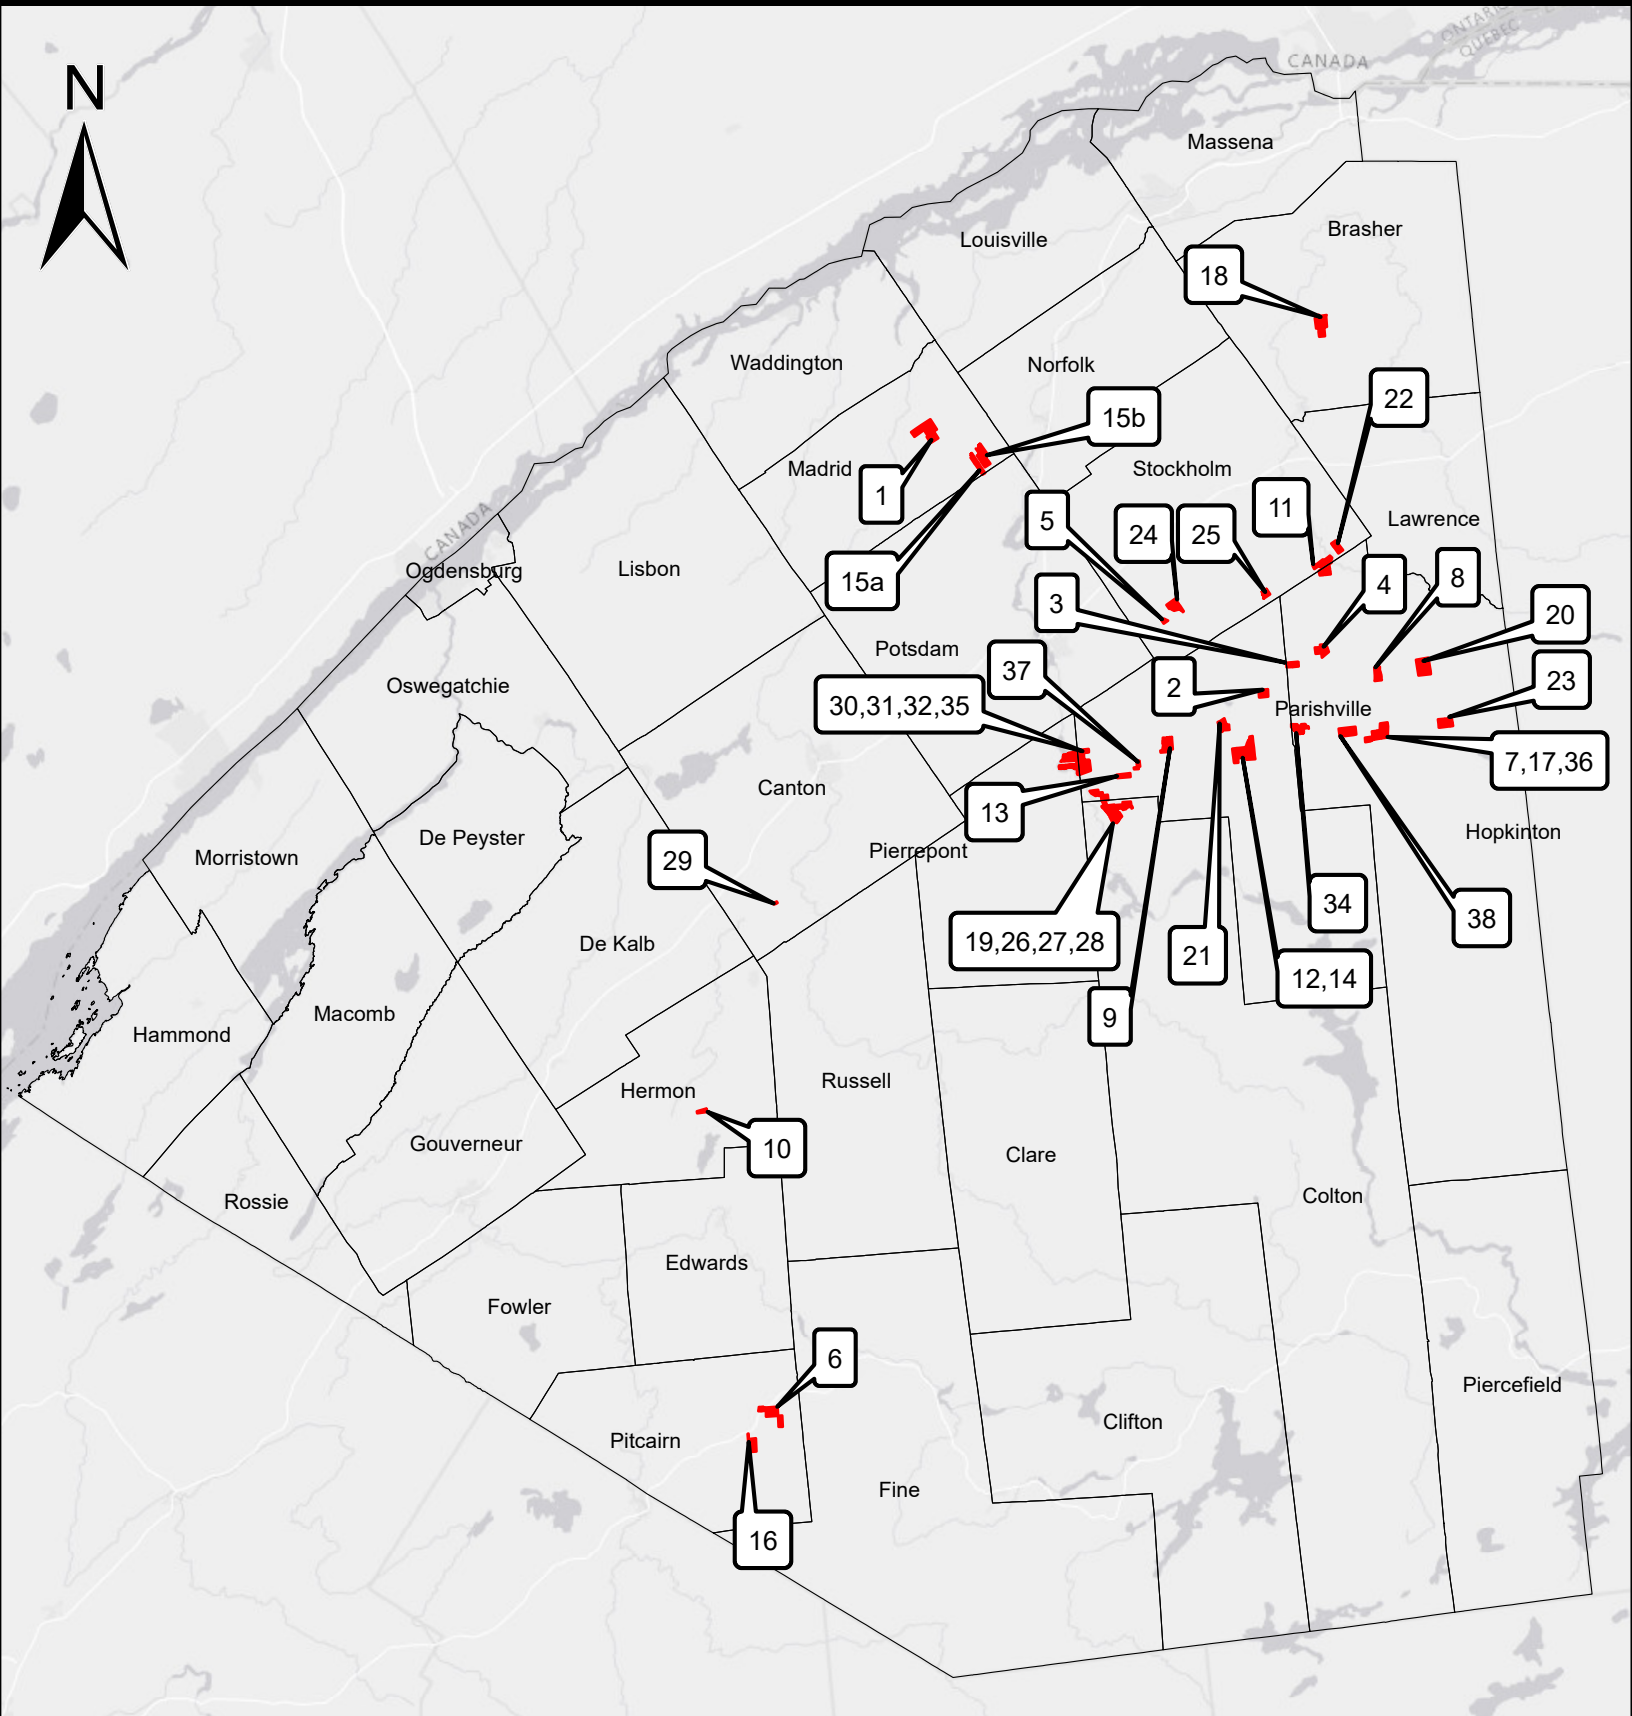

County Parcels

St. Lawrence County Reforestation Land

1:500,000

 County Forests