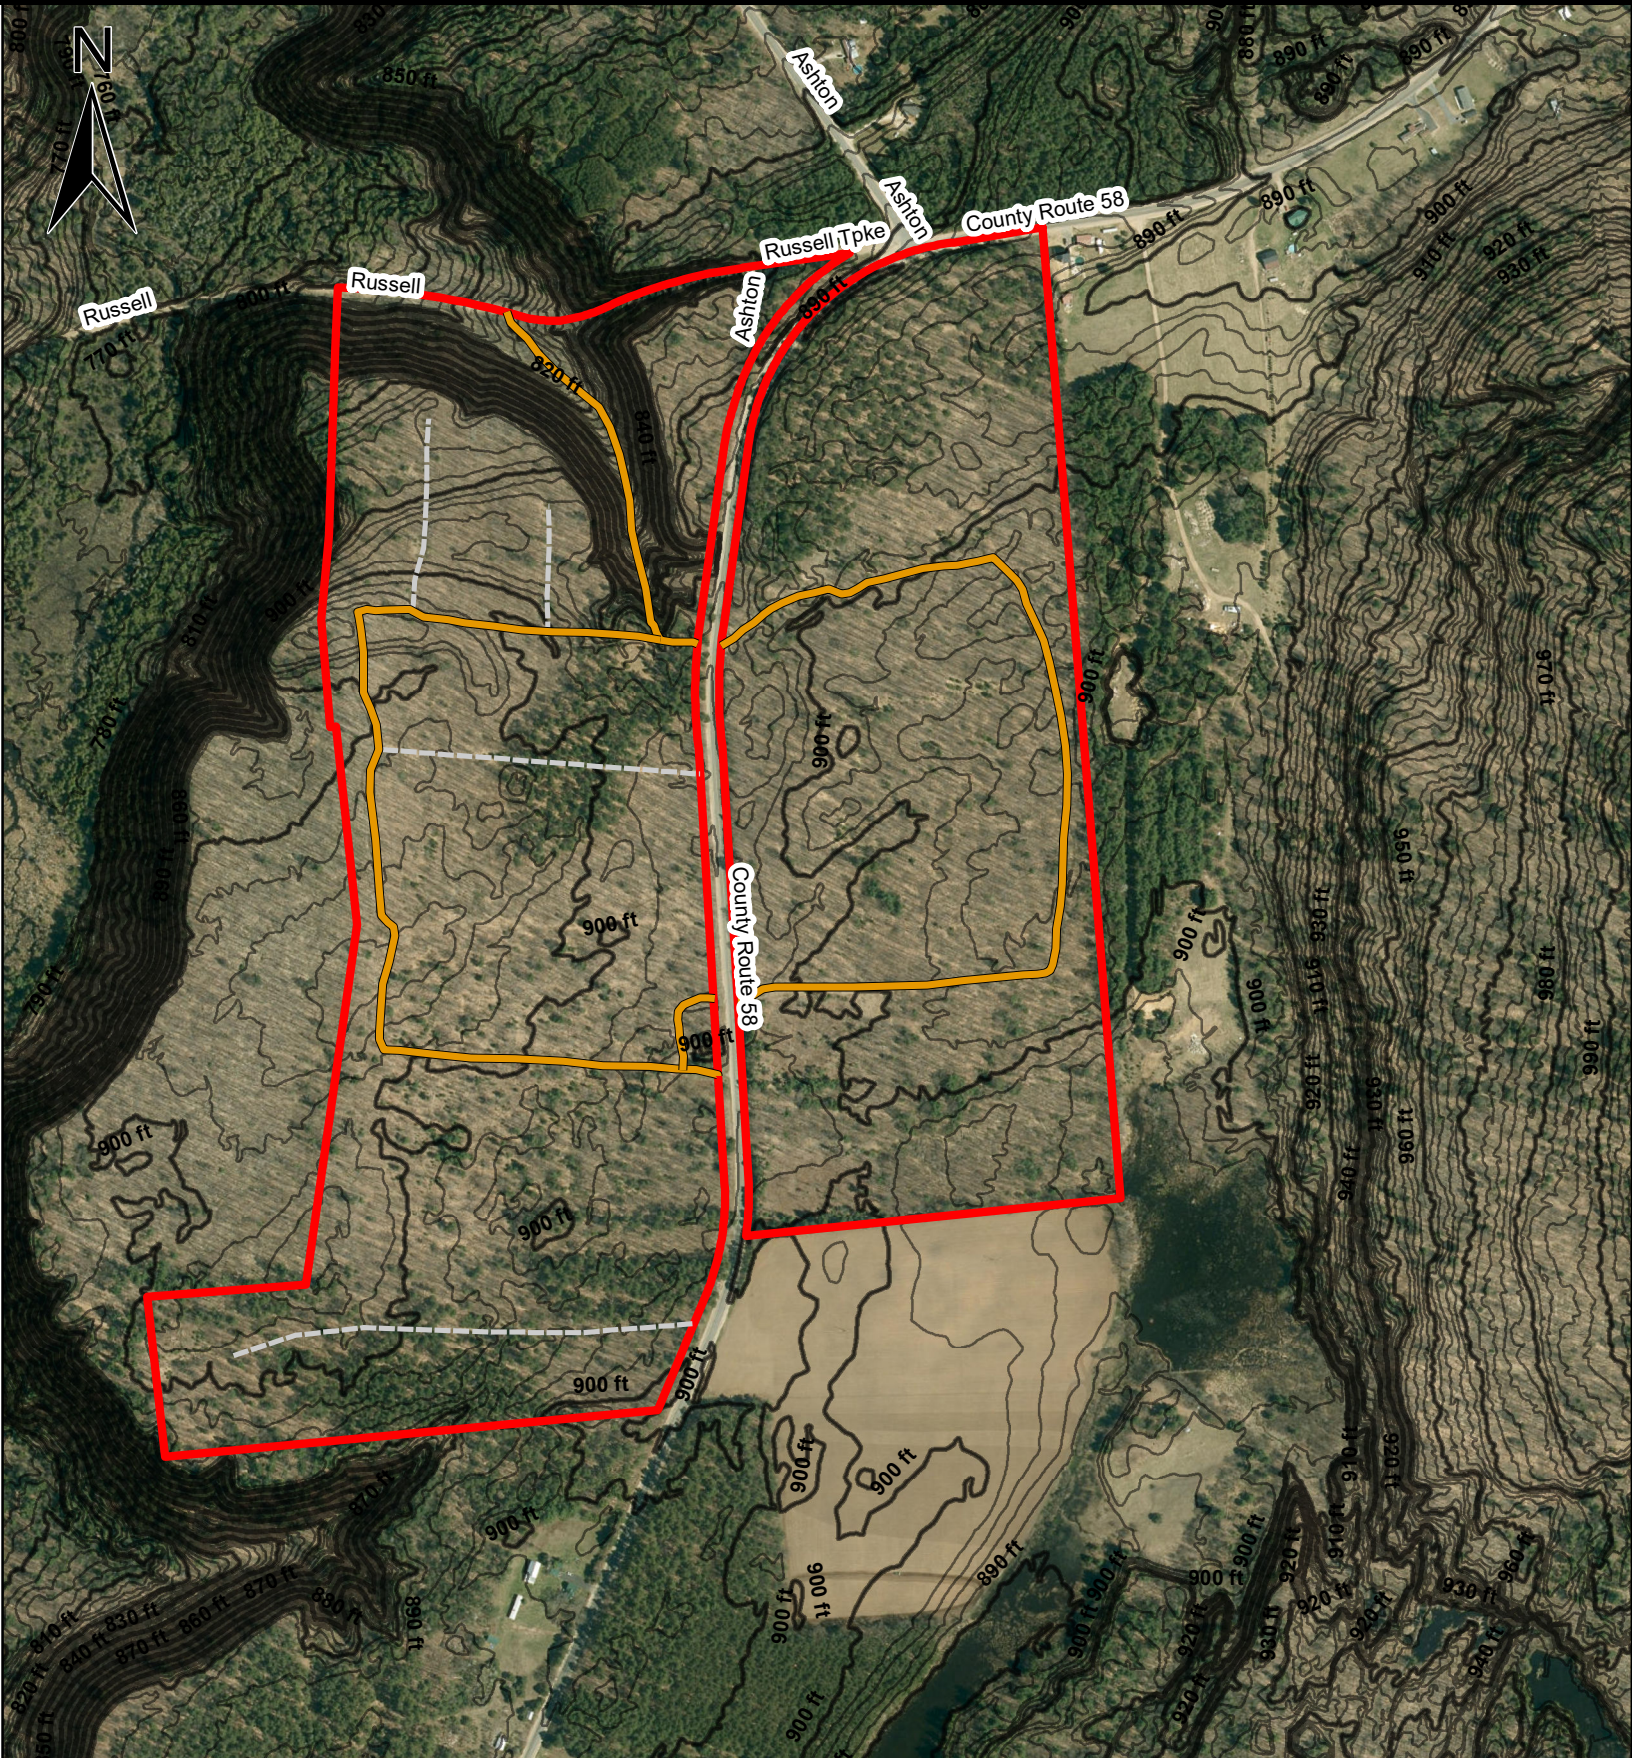

Parcel 9 Trail Map

St. Lawrence County
Reforestation Land

Parcel 9
Town of Parishville
CR 58
136.4 acres

1 inch = 531 feet

- Multi-use Trail (1.4 mi)
- Forest Road (0.6 mi)
- County Forests