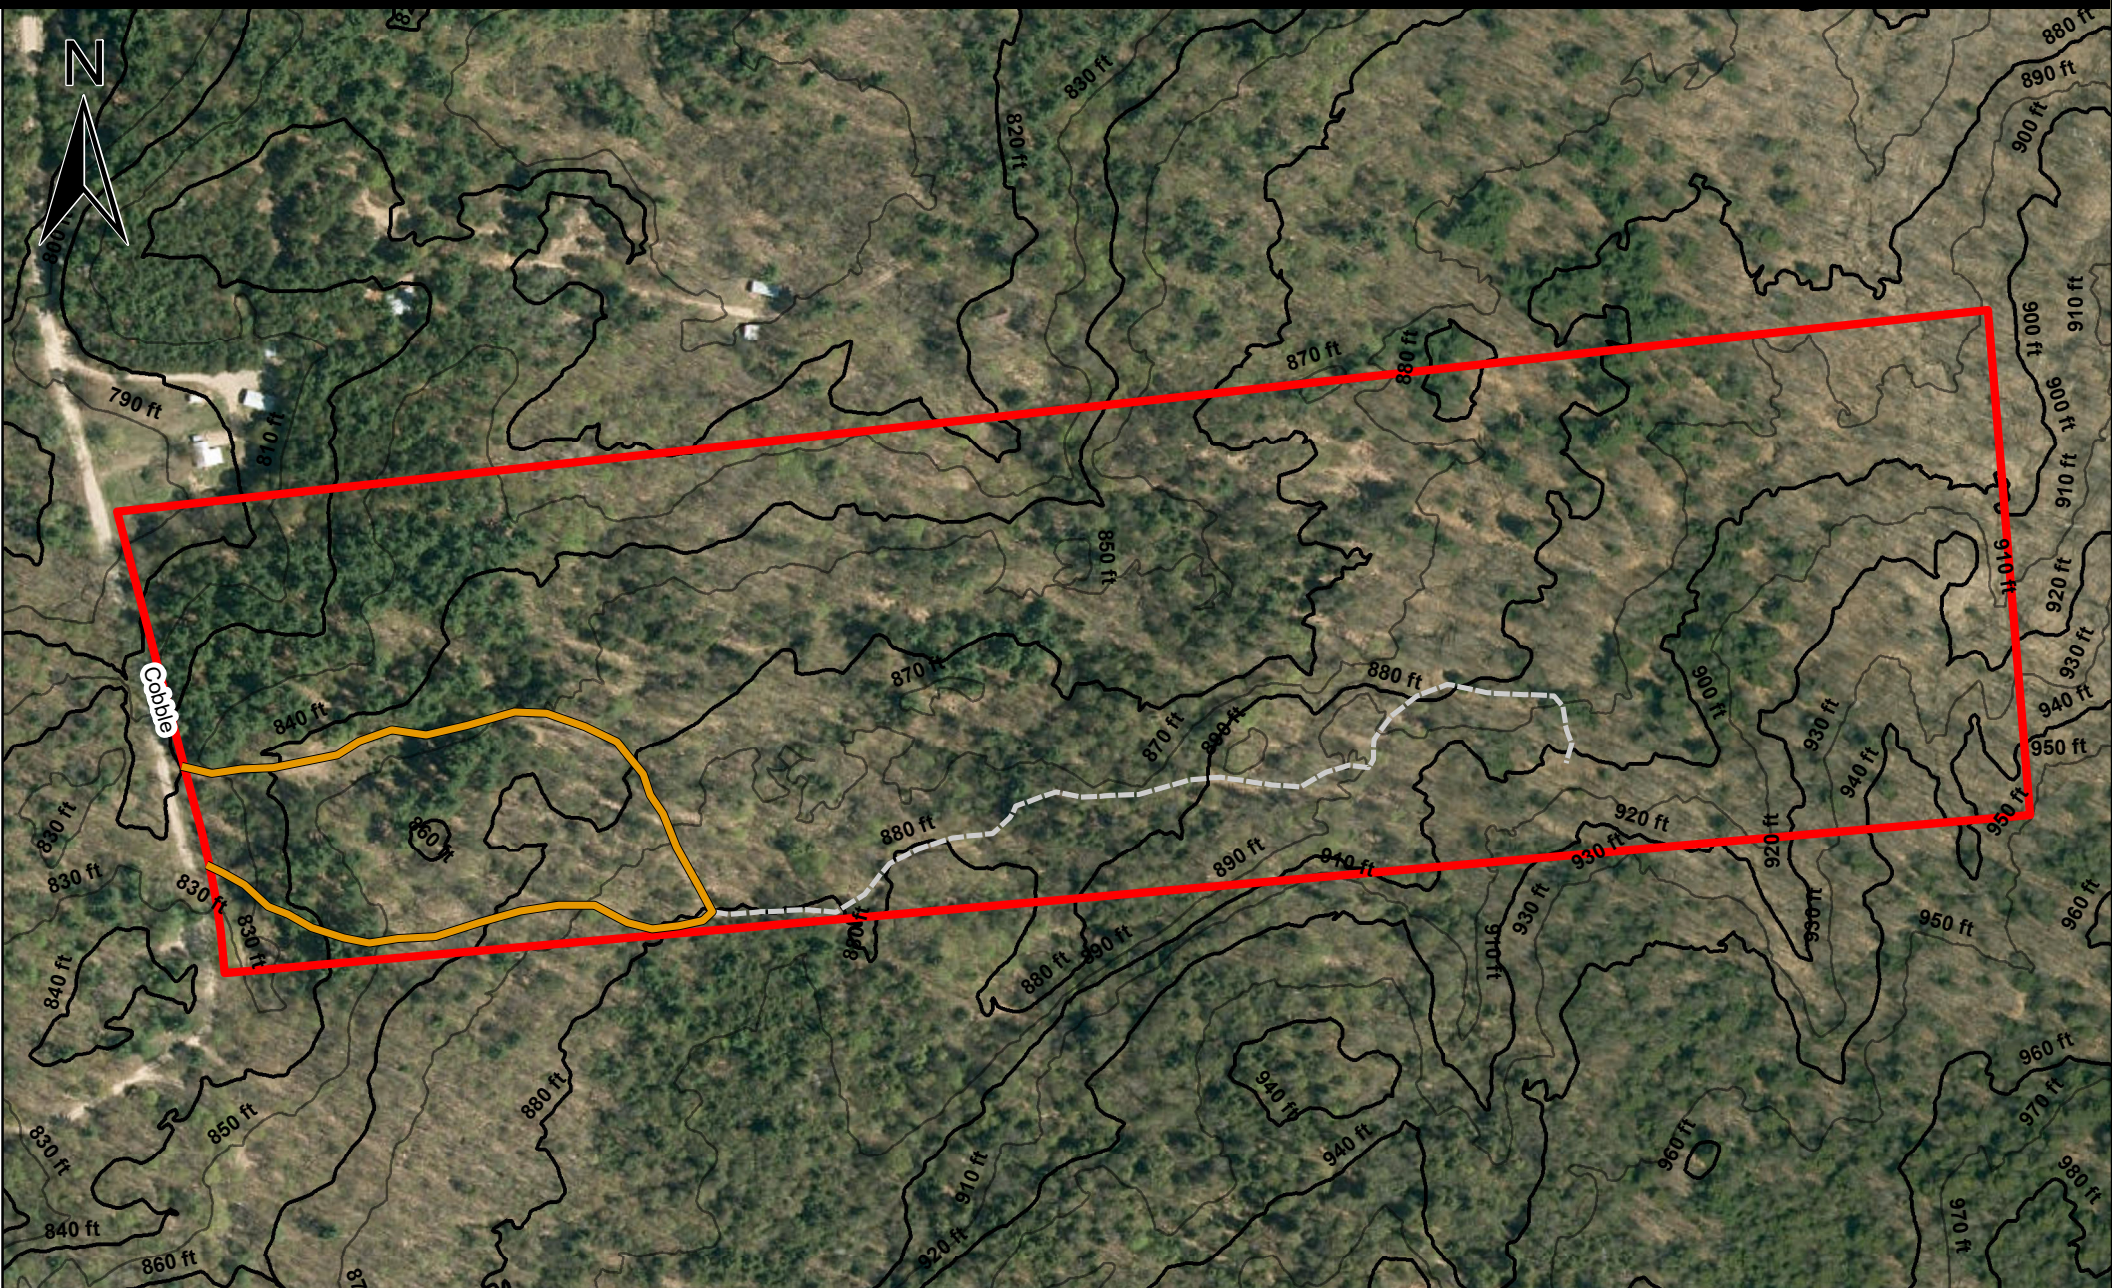

Parcel 13 Trail Map

St. Lawrence County
Reforestation Land

Parcel 13
Town of Parishville
Cobble Rd.
50 acres

1 inch = 300 feet

- Forest Road (0.3 mi)
- Multi-use Trail (0.4 mi)
- ▭ County Forests