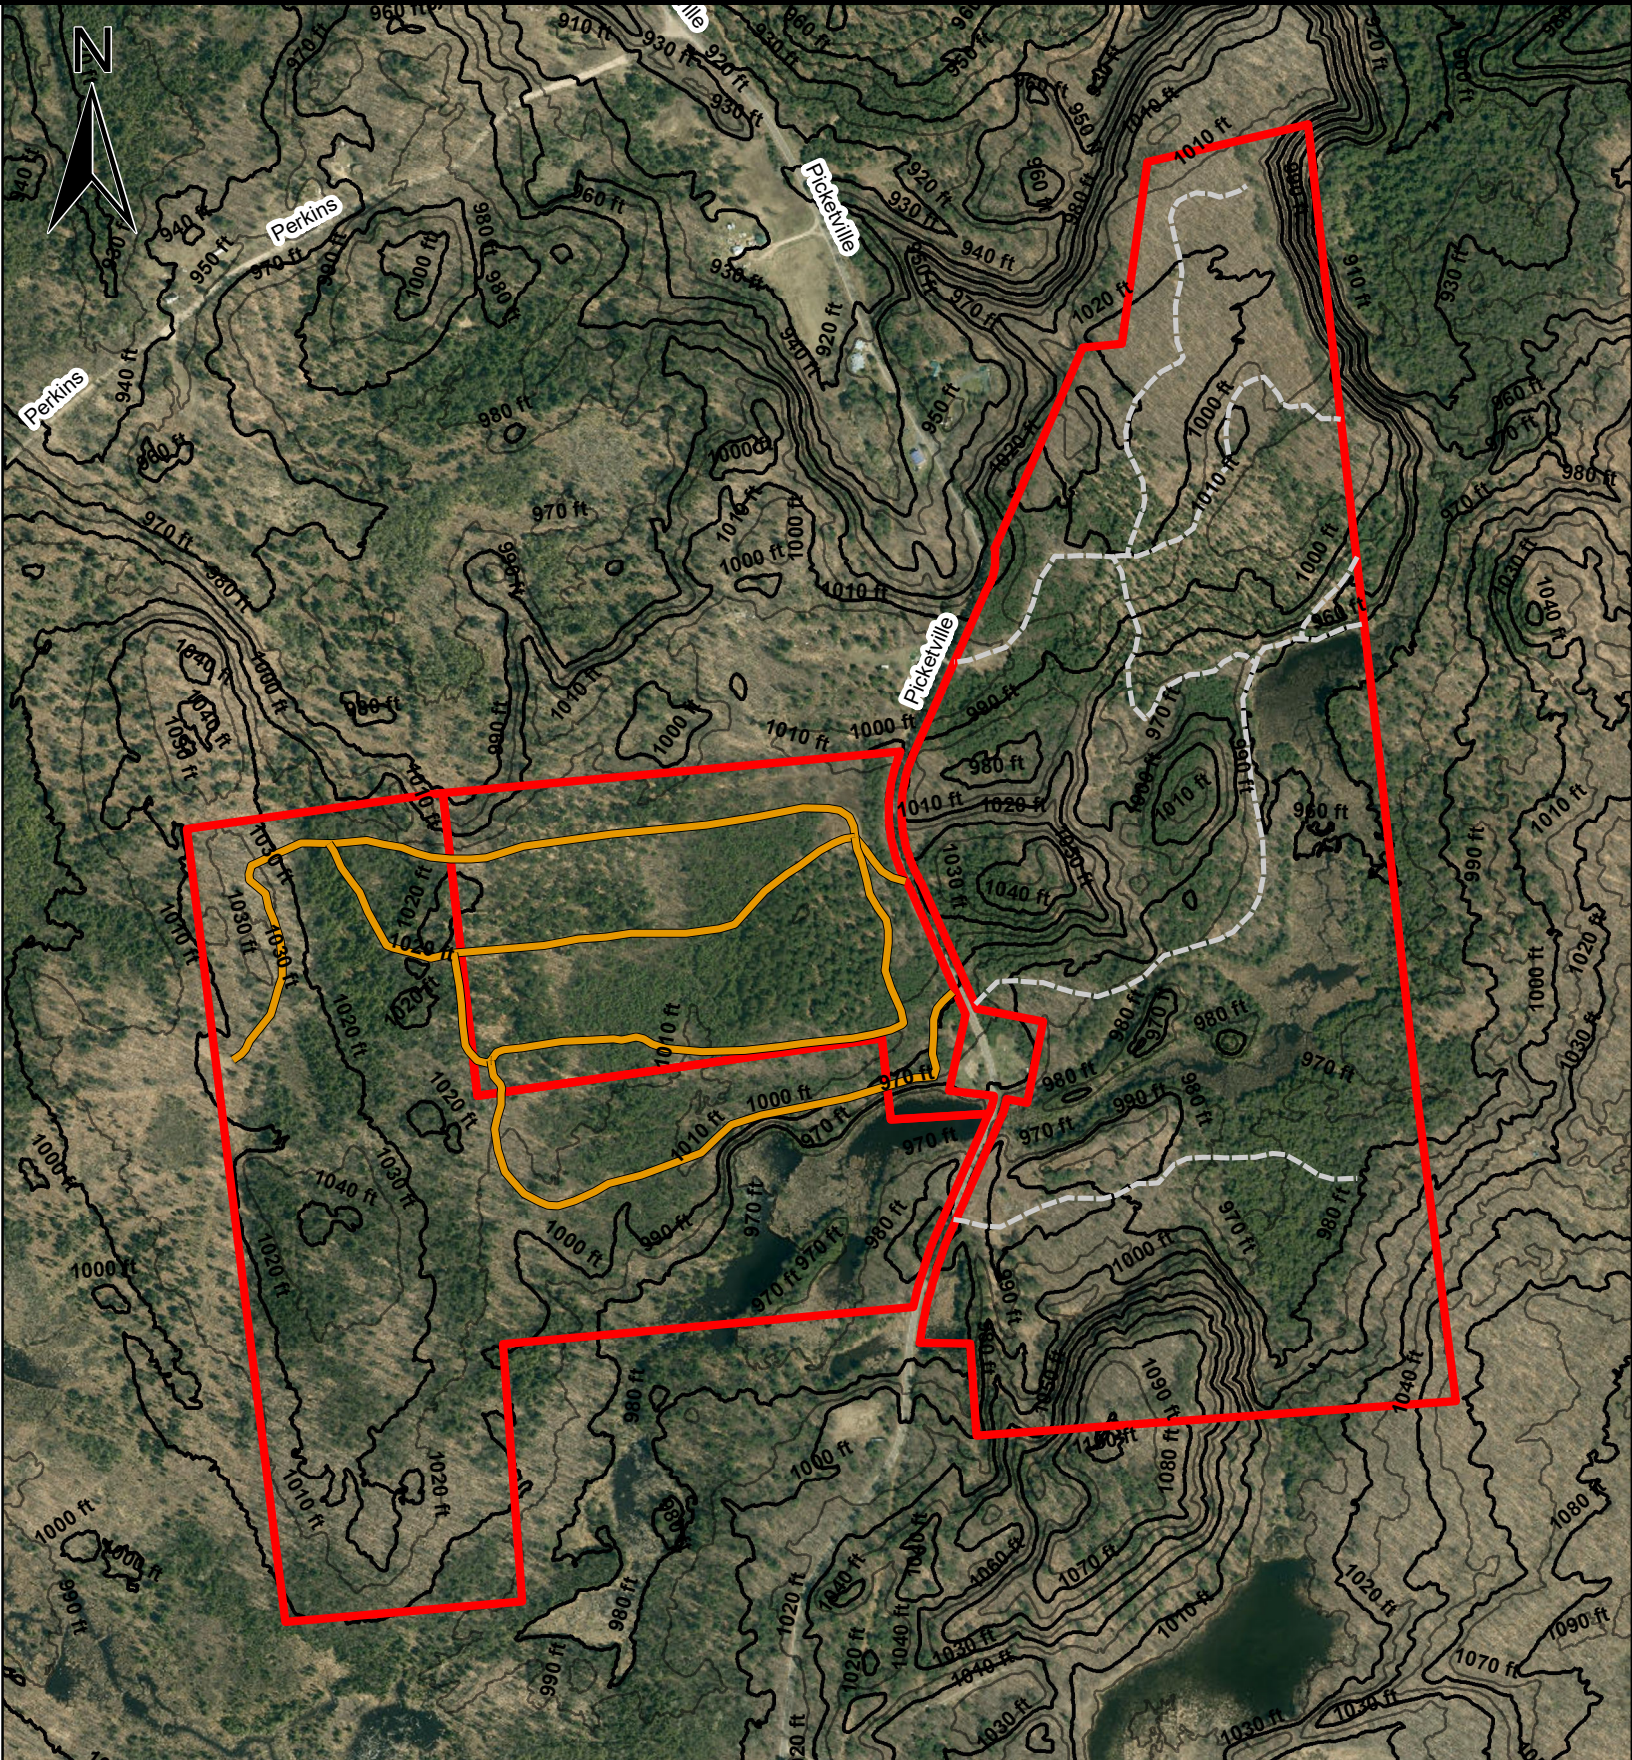

# Parcel 12,14 Trail Map

St. Lawrence County  
Reforestation Land

Parcel 12,14  
Town of Parishville  
Picketville Rd.  
326.6 acres

1 inch = 750 feet

- Multi-use Trail (2.2 mi)
- Forest Road (1.9 mi)
- County Forests