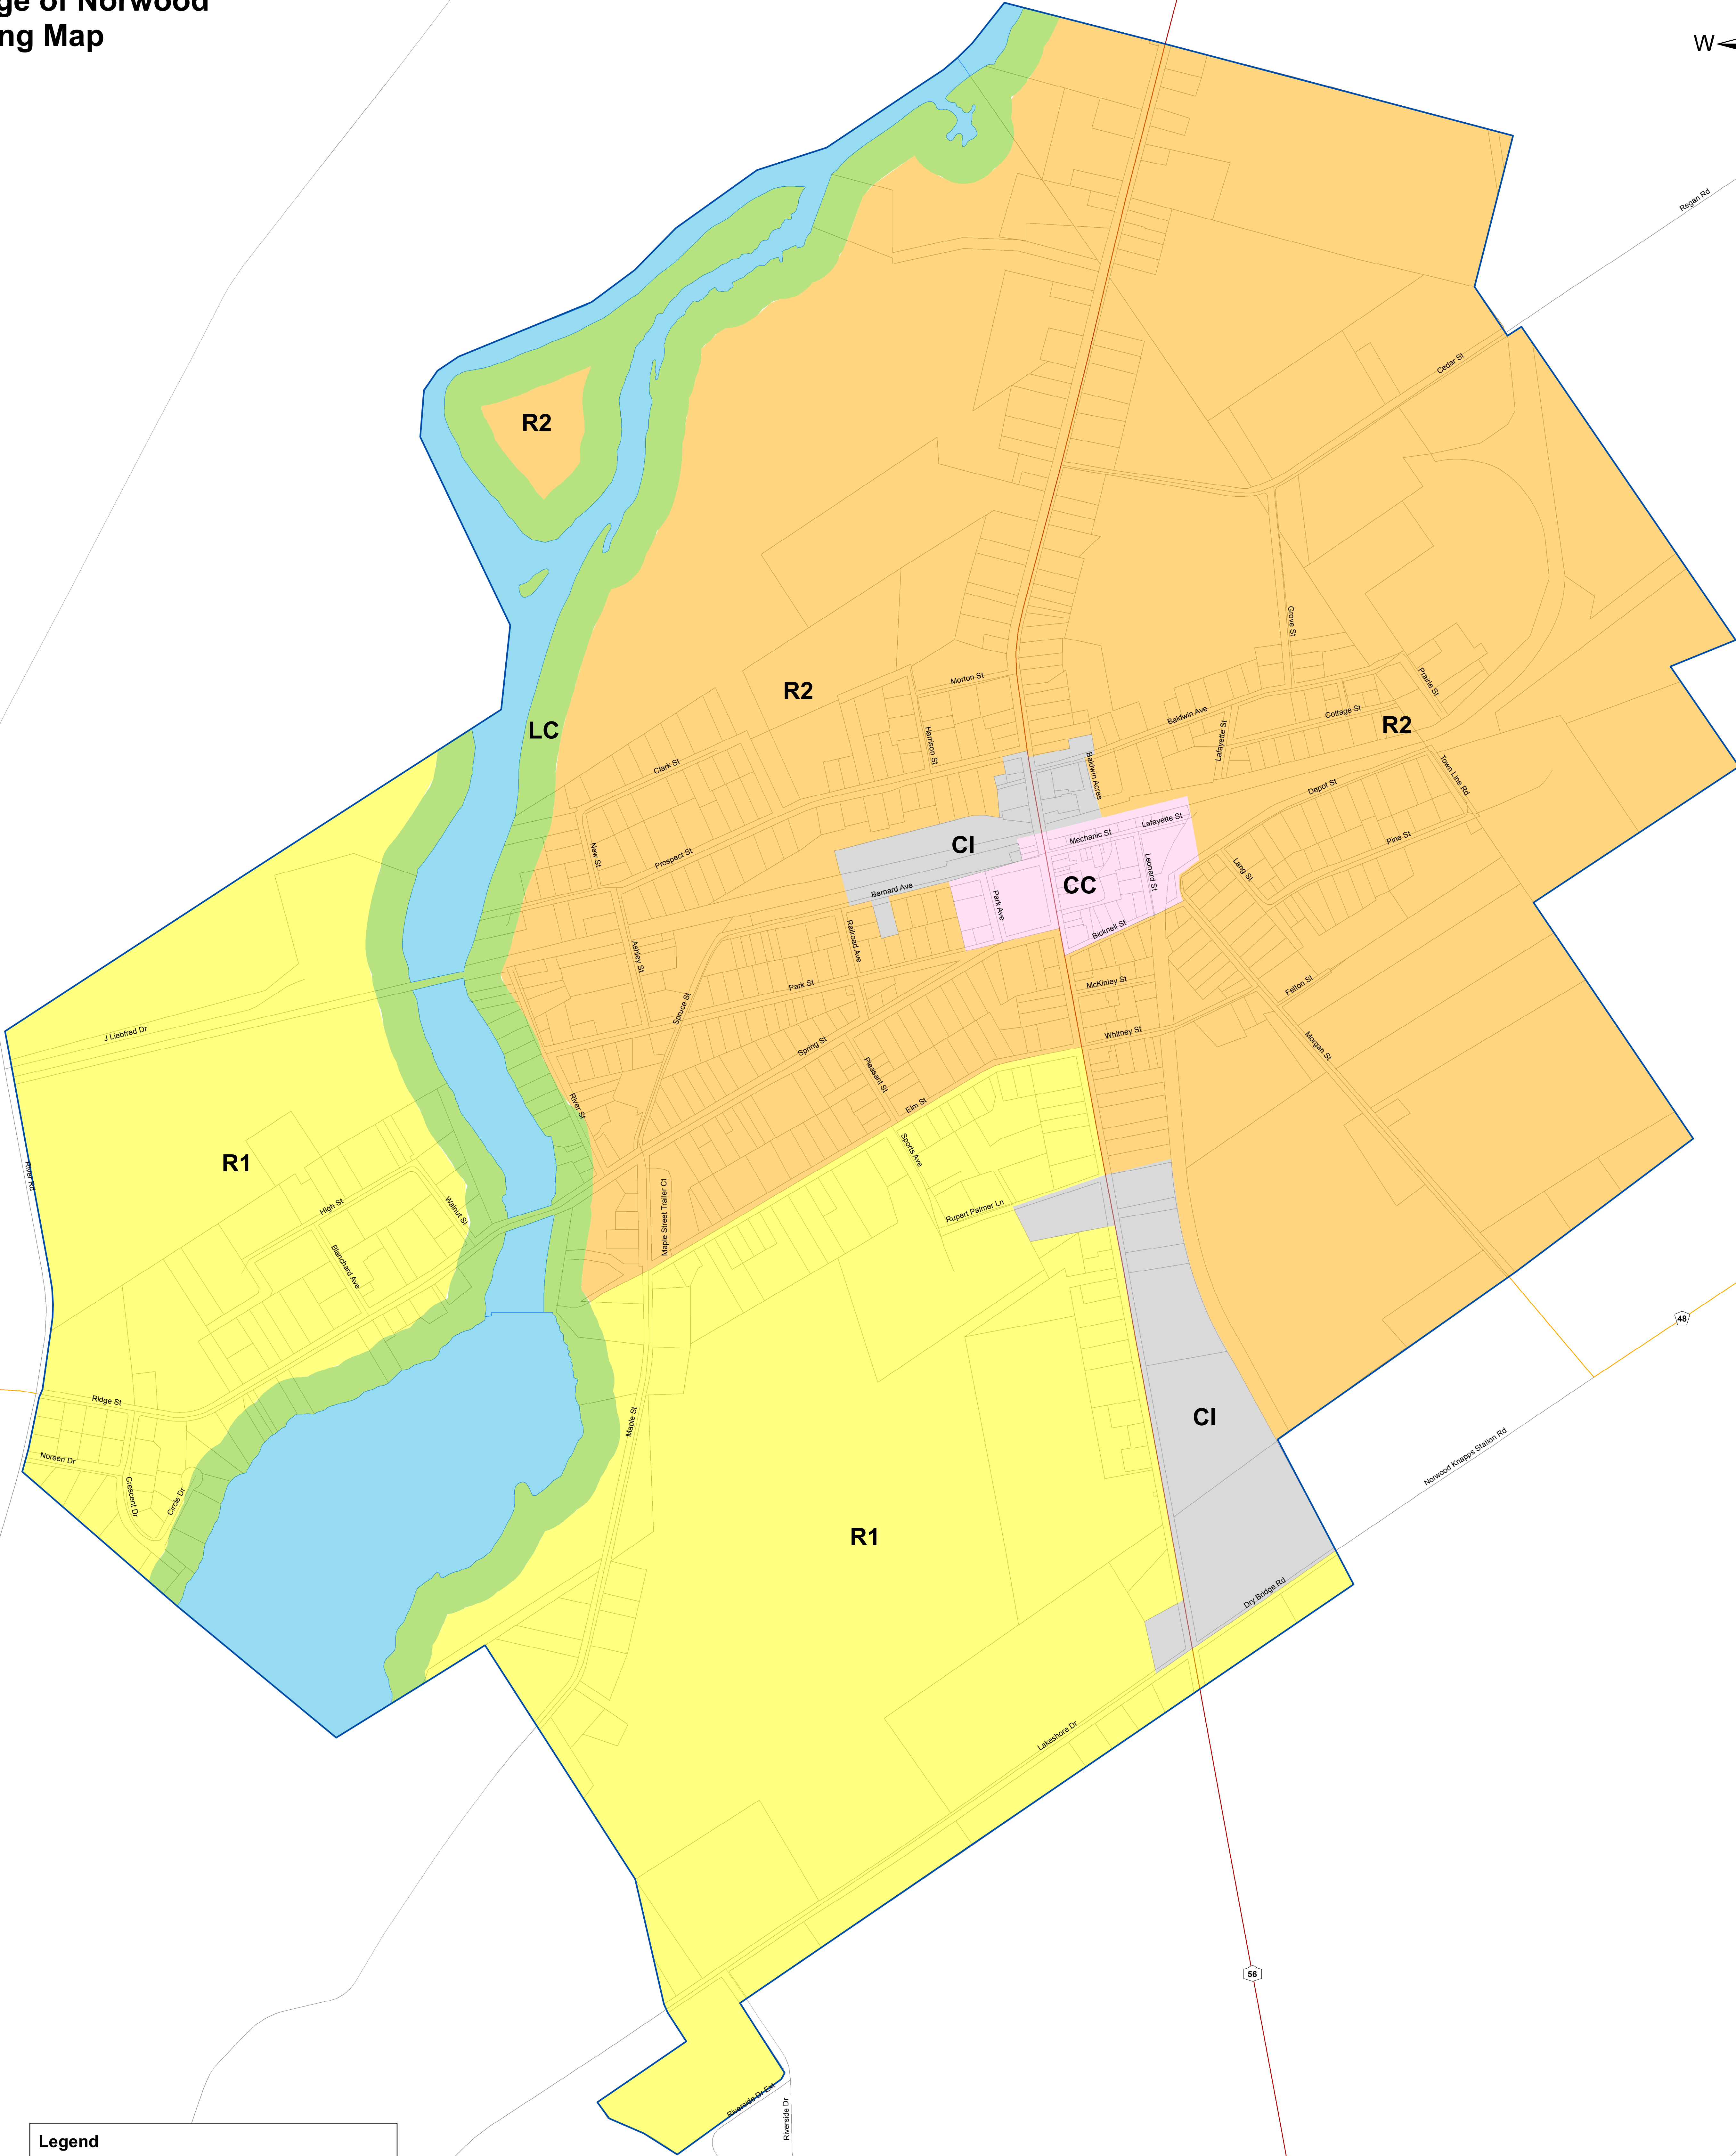

# Village of Norwood Zoning Map

Legend	
	Norwood in Potsdam
	Village Boundary
	Norwood Lake
	R1 - Single Family Residences
	R2 - Single and Two Family Residences
	CC - Commercial Center
	CI - Commercial Industrial
	LC - Land Conservation