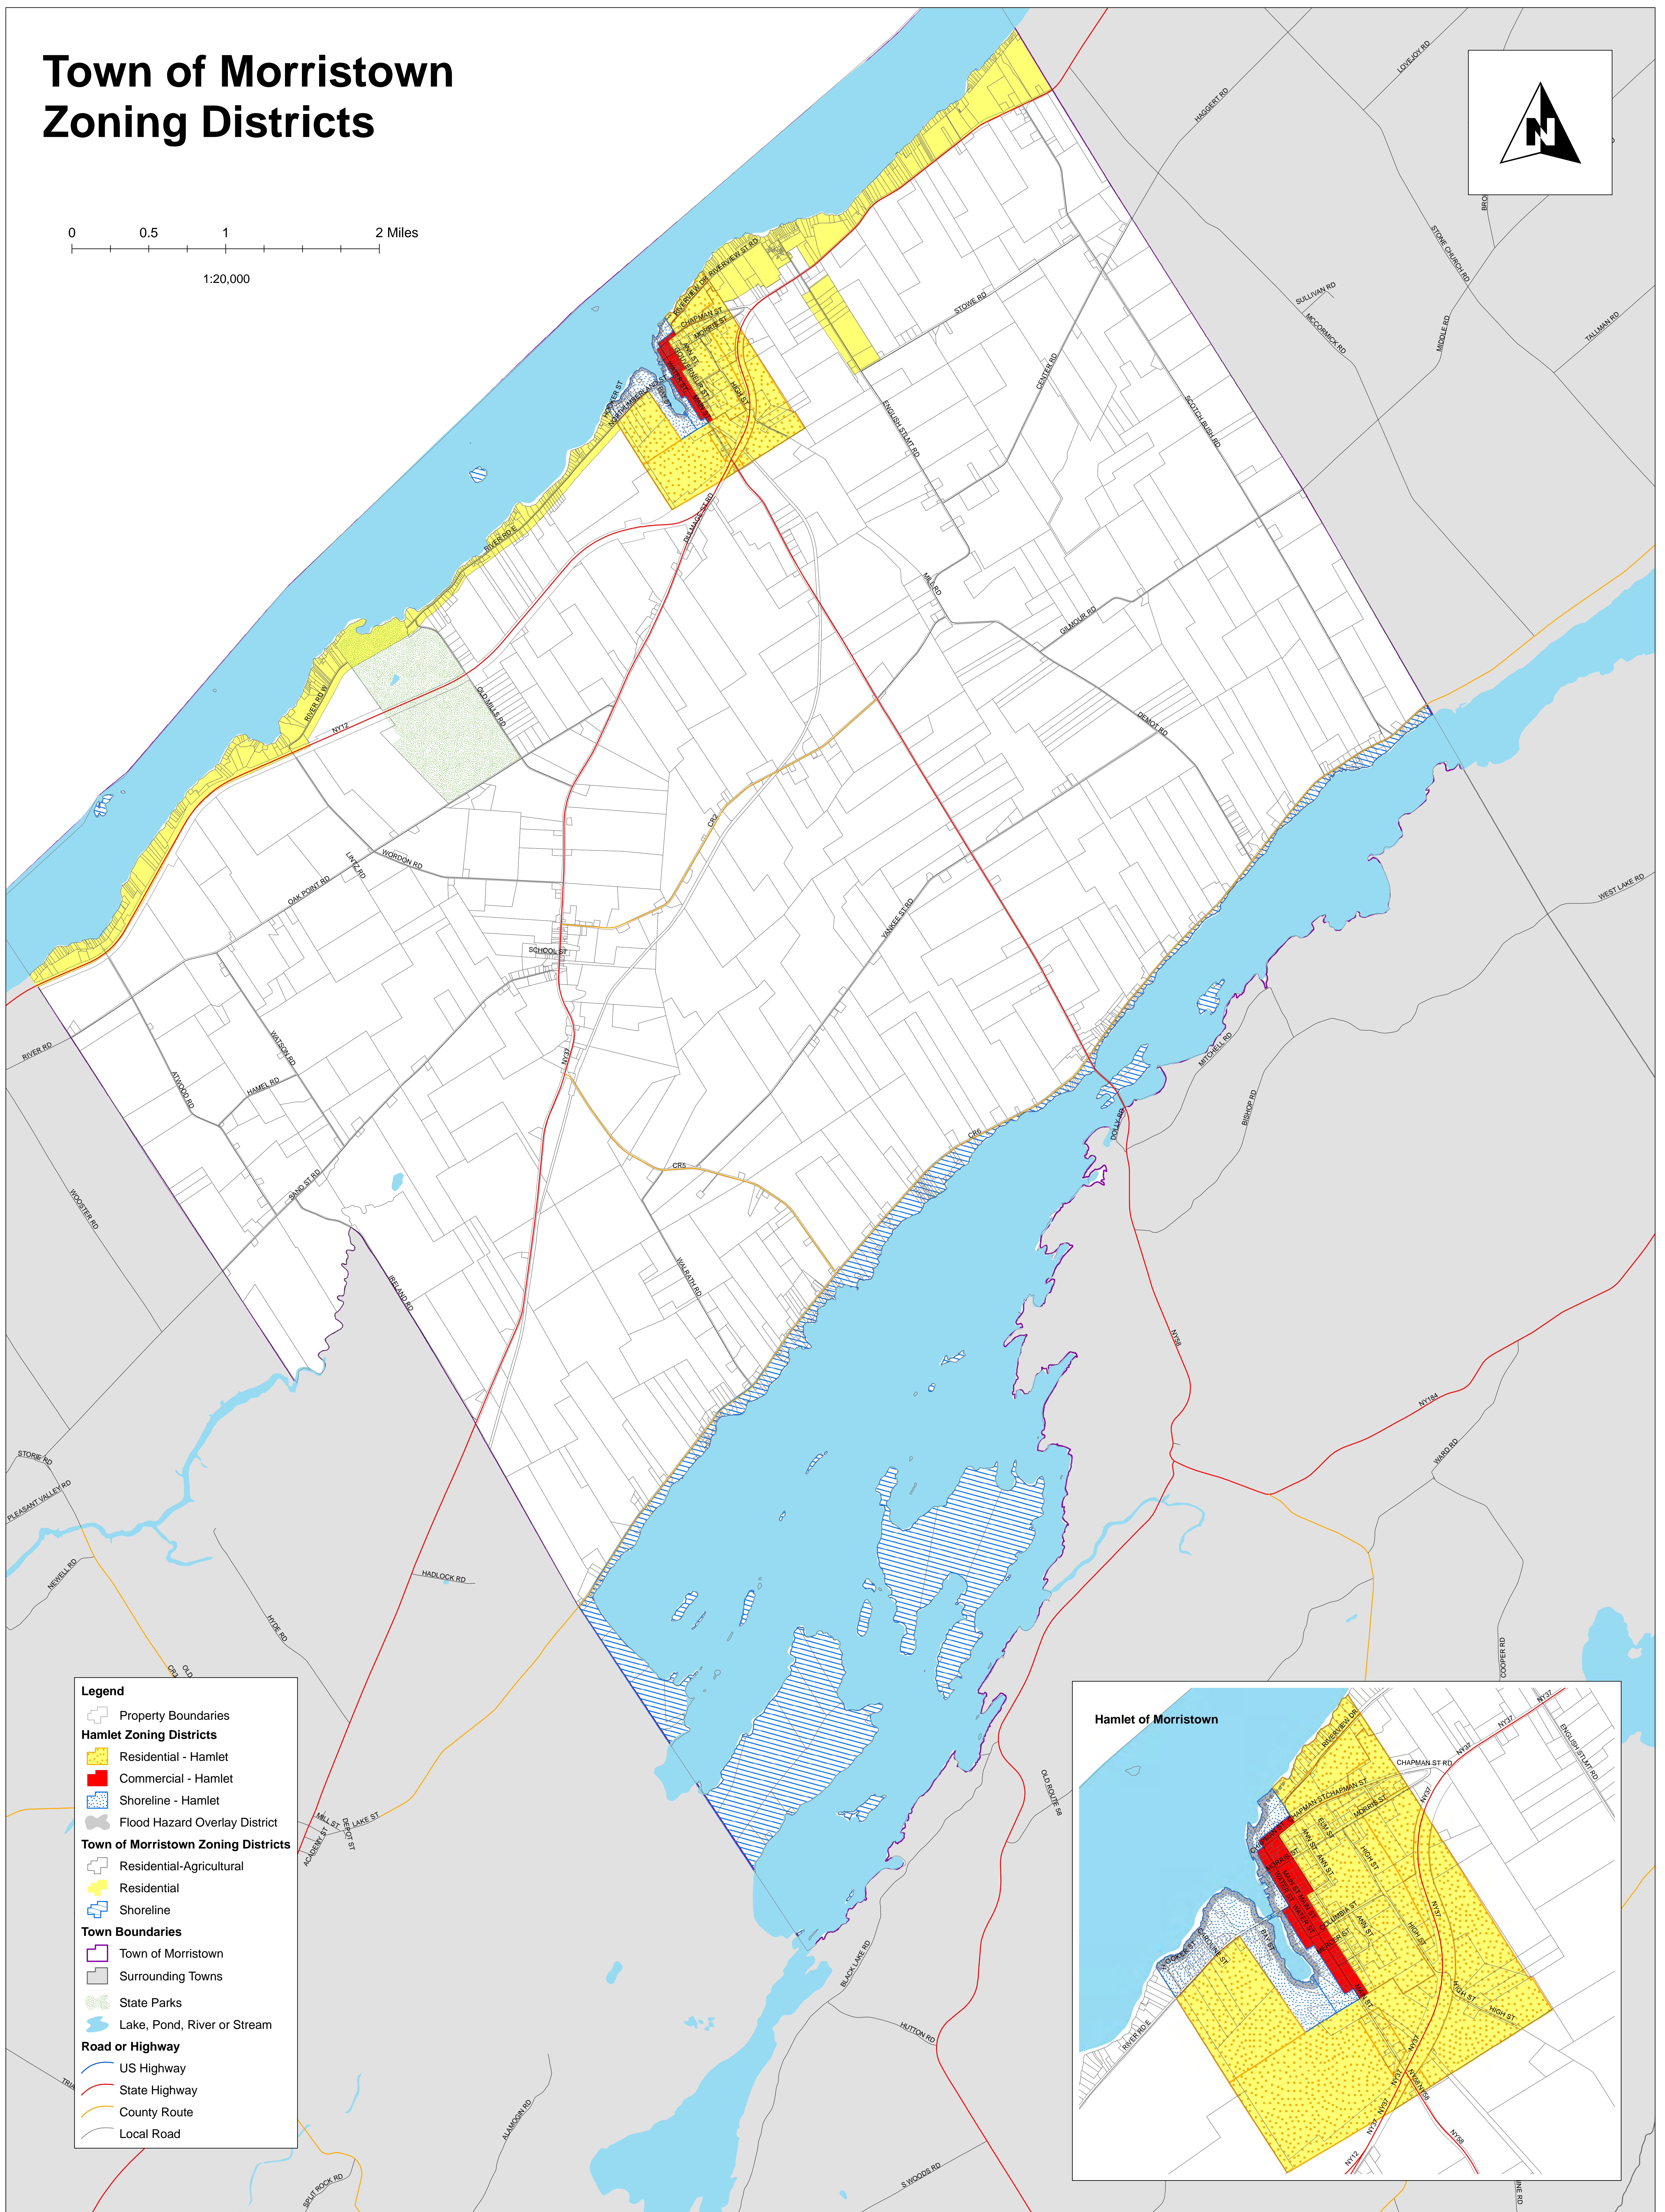

# Town of Morristown Zoning Districts

- Legend**
- Property Boundaries
  - Hamlet Zoning Districts**
    - Residential - Hamlet
    - Commercial - Hamlet
    - Shoreline - Hamlet
    - Flood Hazard Overlay District
  - Town of Morristown Overlay Districts**
    - Residential-Agricultural
    - Residential
    - Shoreline
  - Town Boundaries**
    - Town of Morristown
    - Surrounding Towns
    - State Parks
    - Lake, Pond, River or Stream
  - Road or Highway**
    - US Highway
    - State Highway
    - County Route
    - Local Road