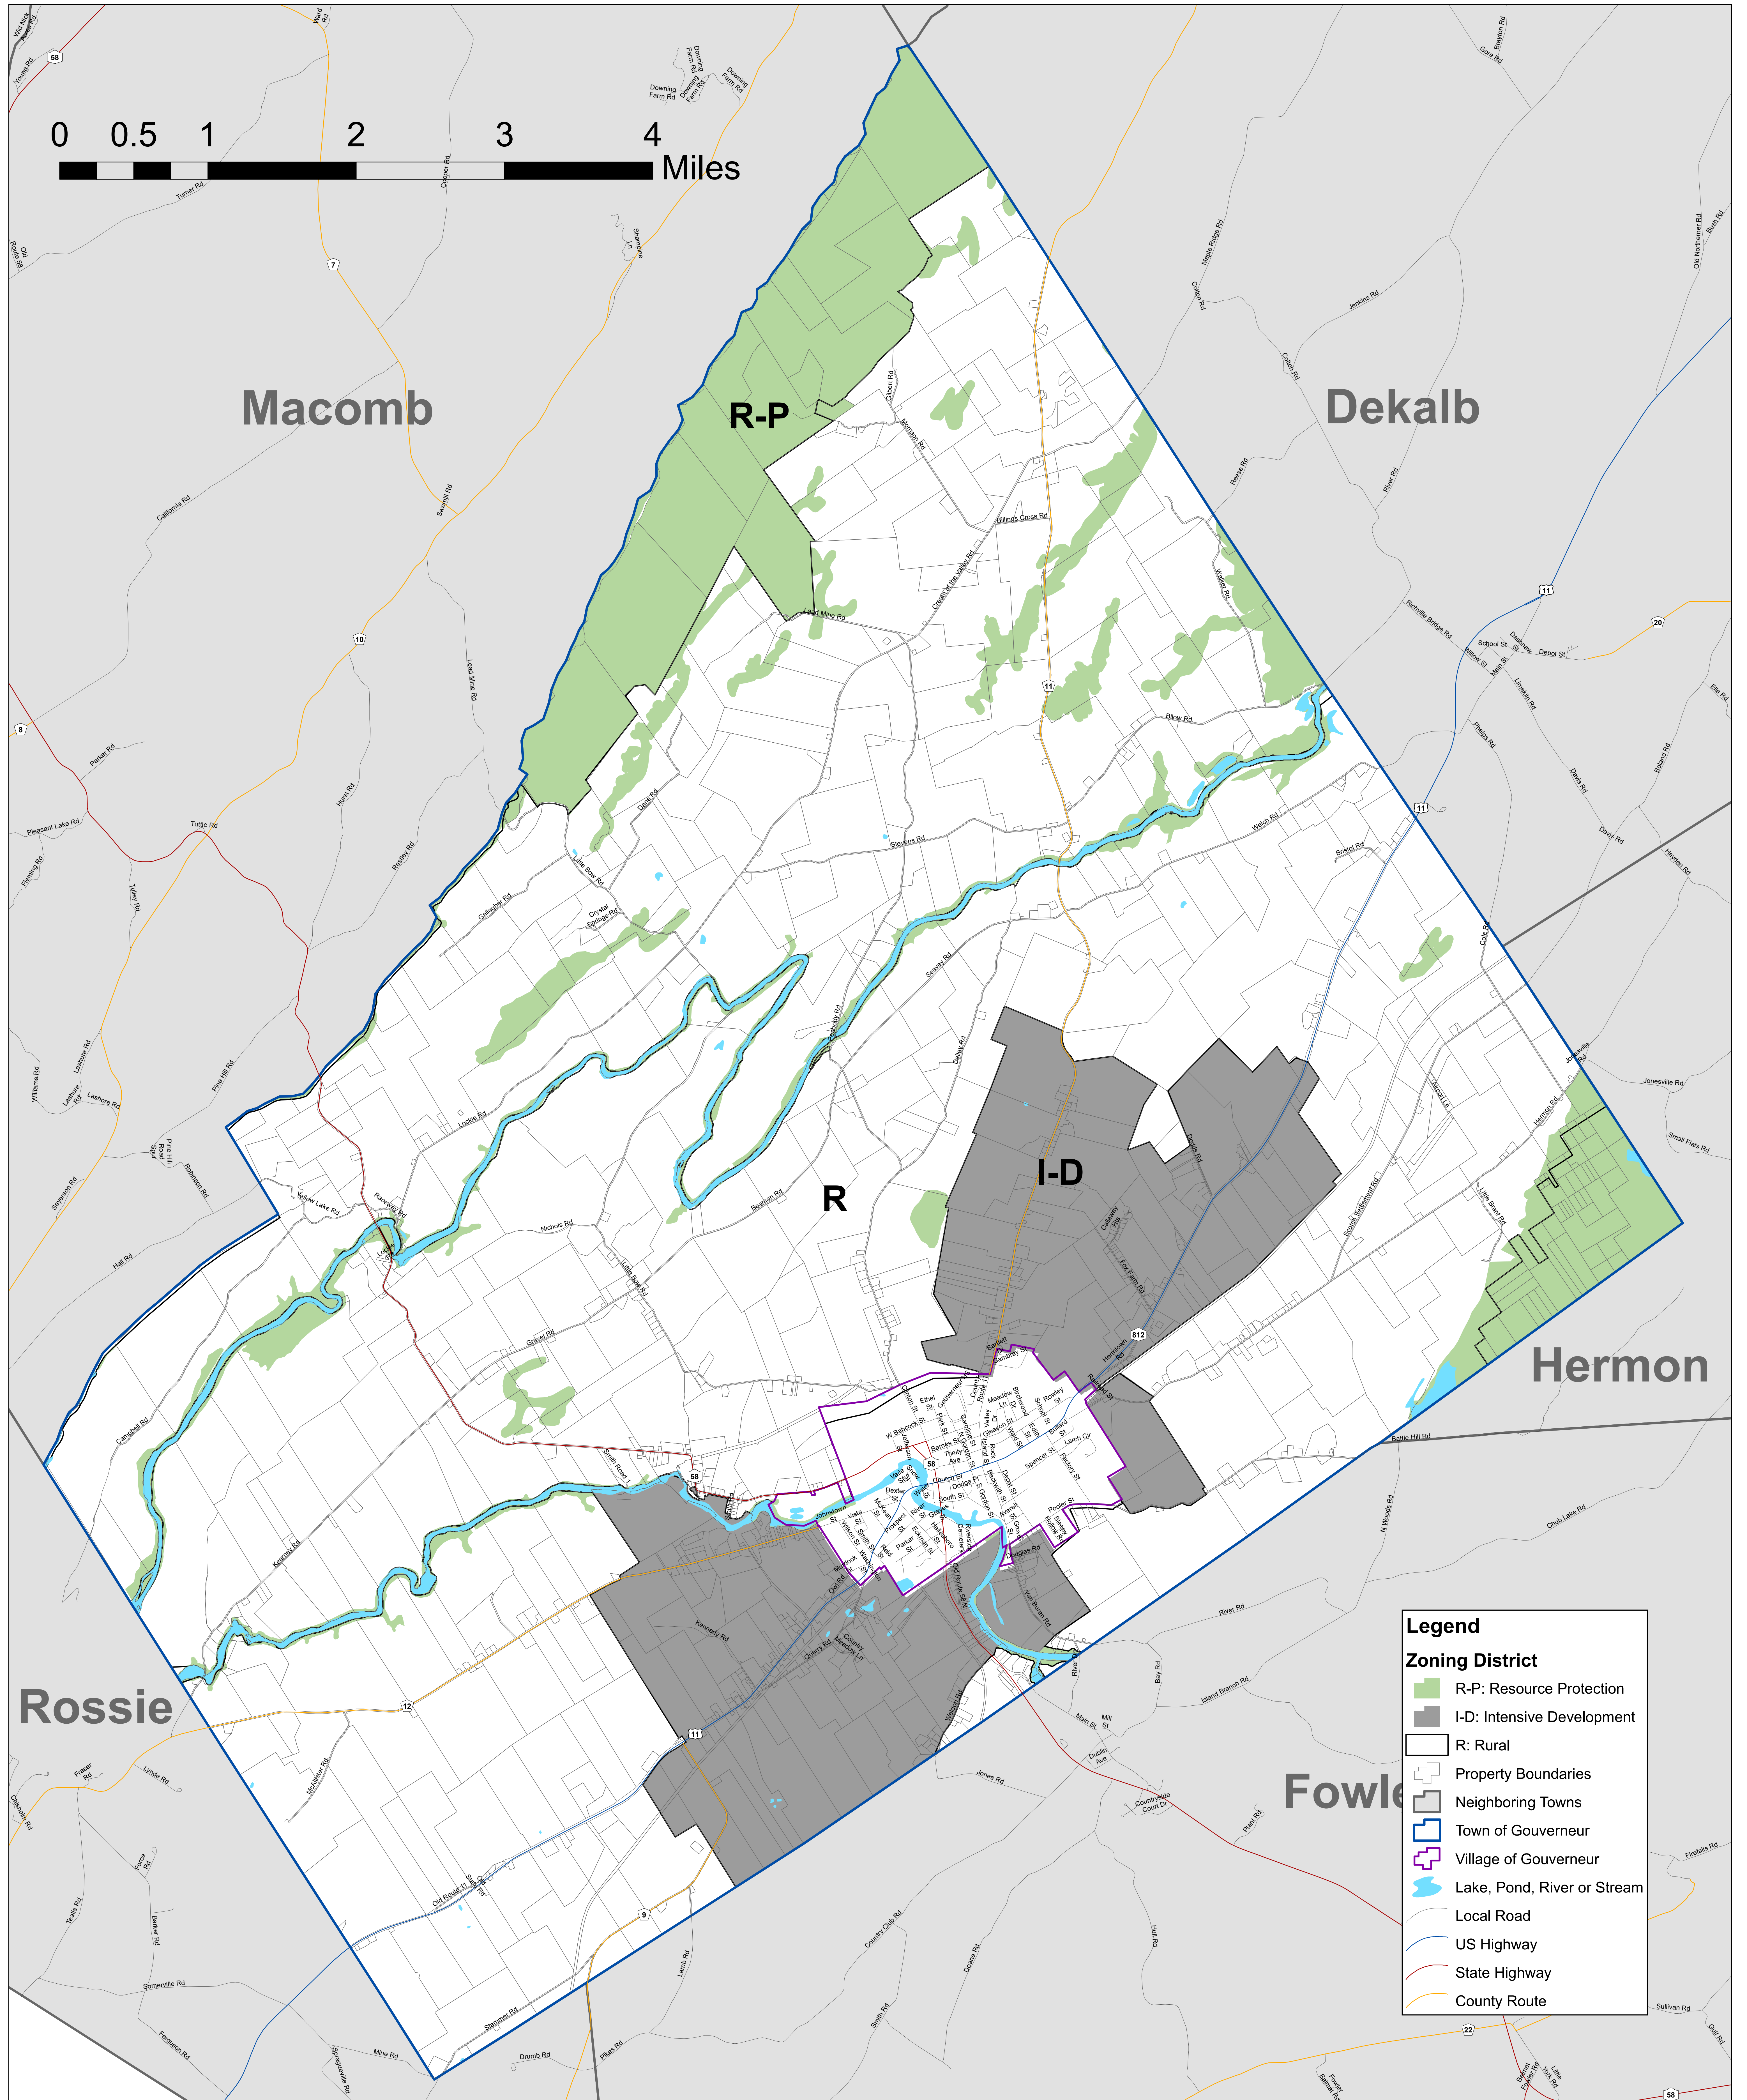

Town of Gouverneur Zoning Districts

0 1 2 Miles

0 0.5 1 2 3 4 Miles

Legend

Zoning District

- R-P: Resource Protection
- I-D: Intensive Development
- R: Rural

Other Features

- Property Boundaries
- Neighboring Towns
- Town of Gouverneur
- Village of Gouverneur
- Lake, Pond, River or Stream
- Local Road
- US Highway
- State Highway
- County Route