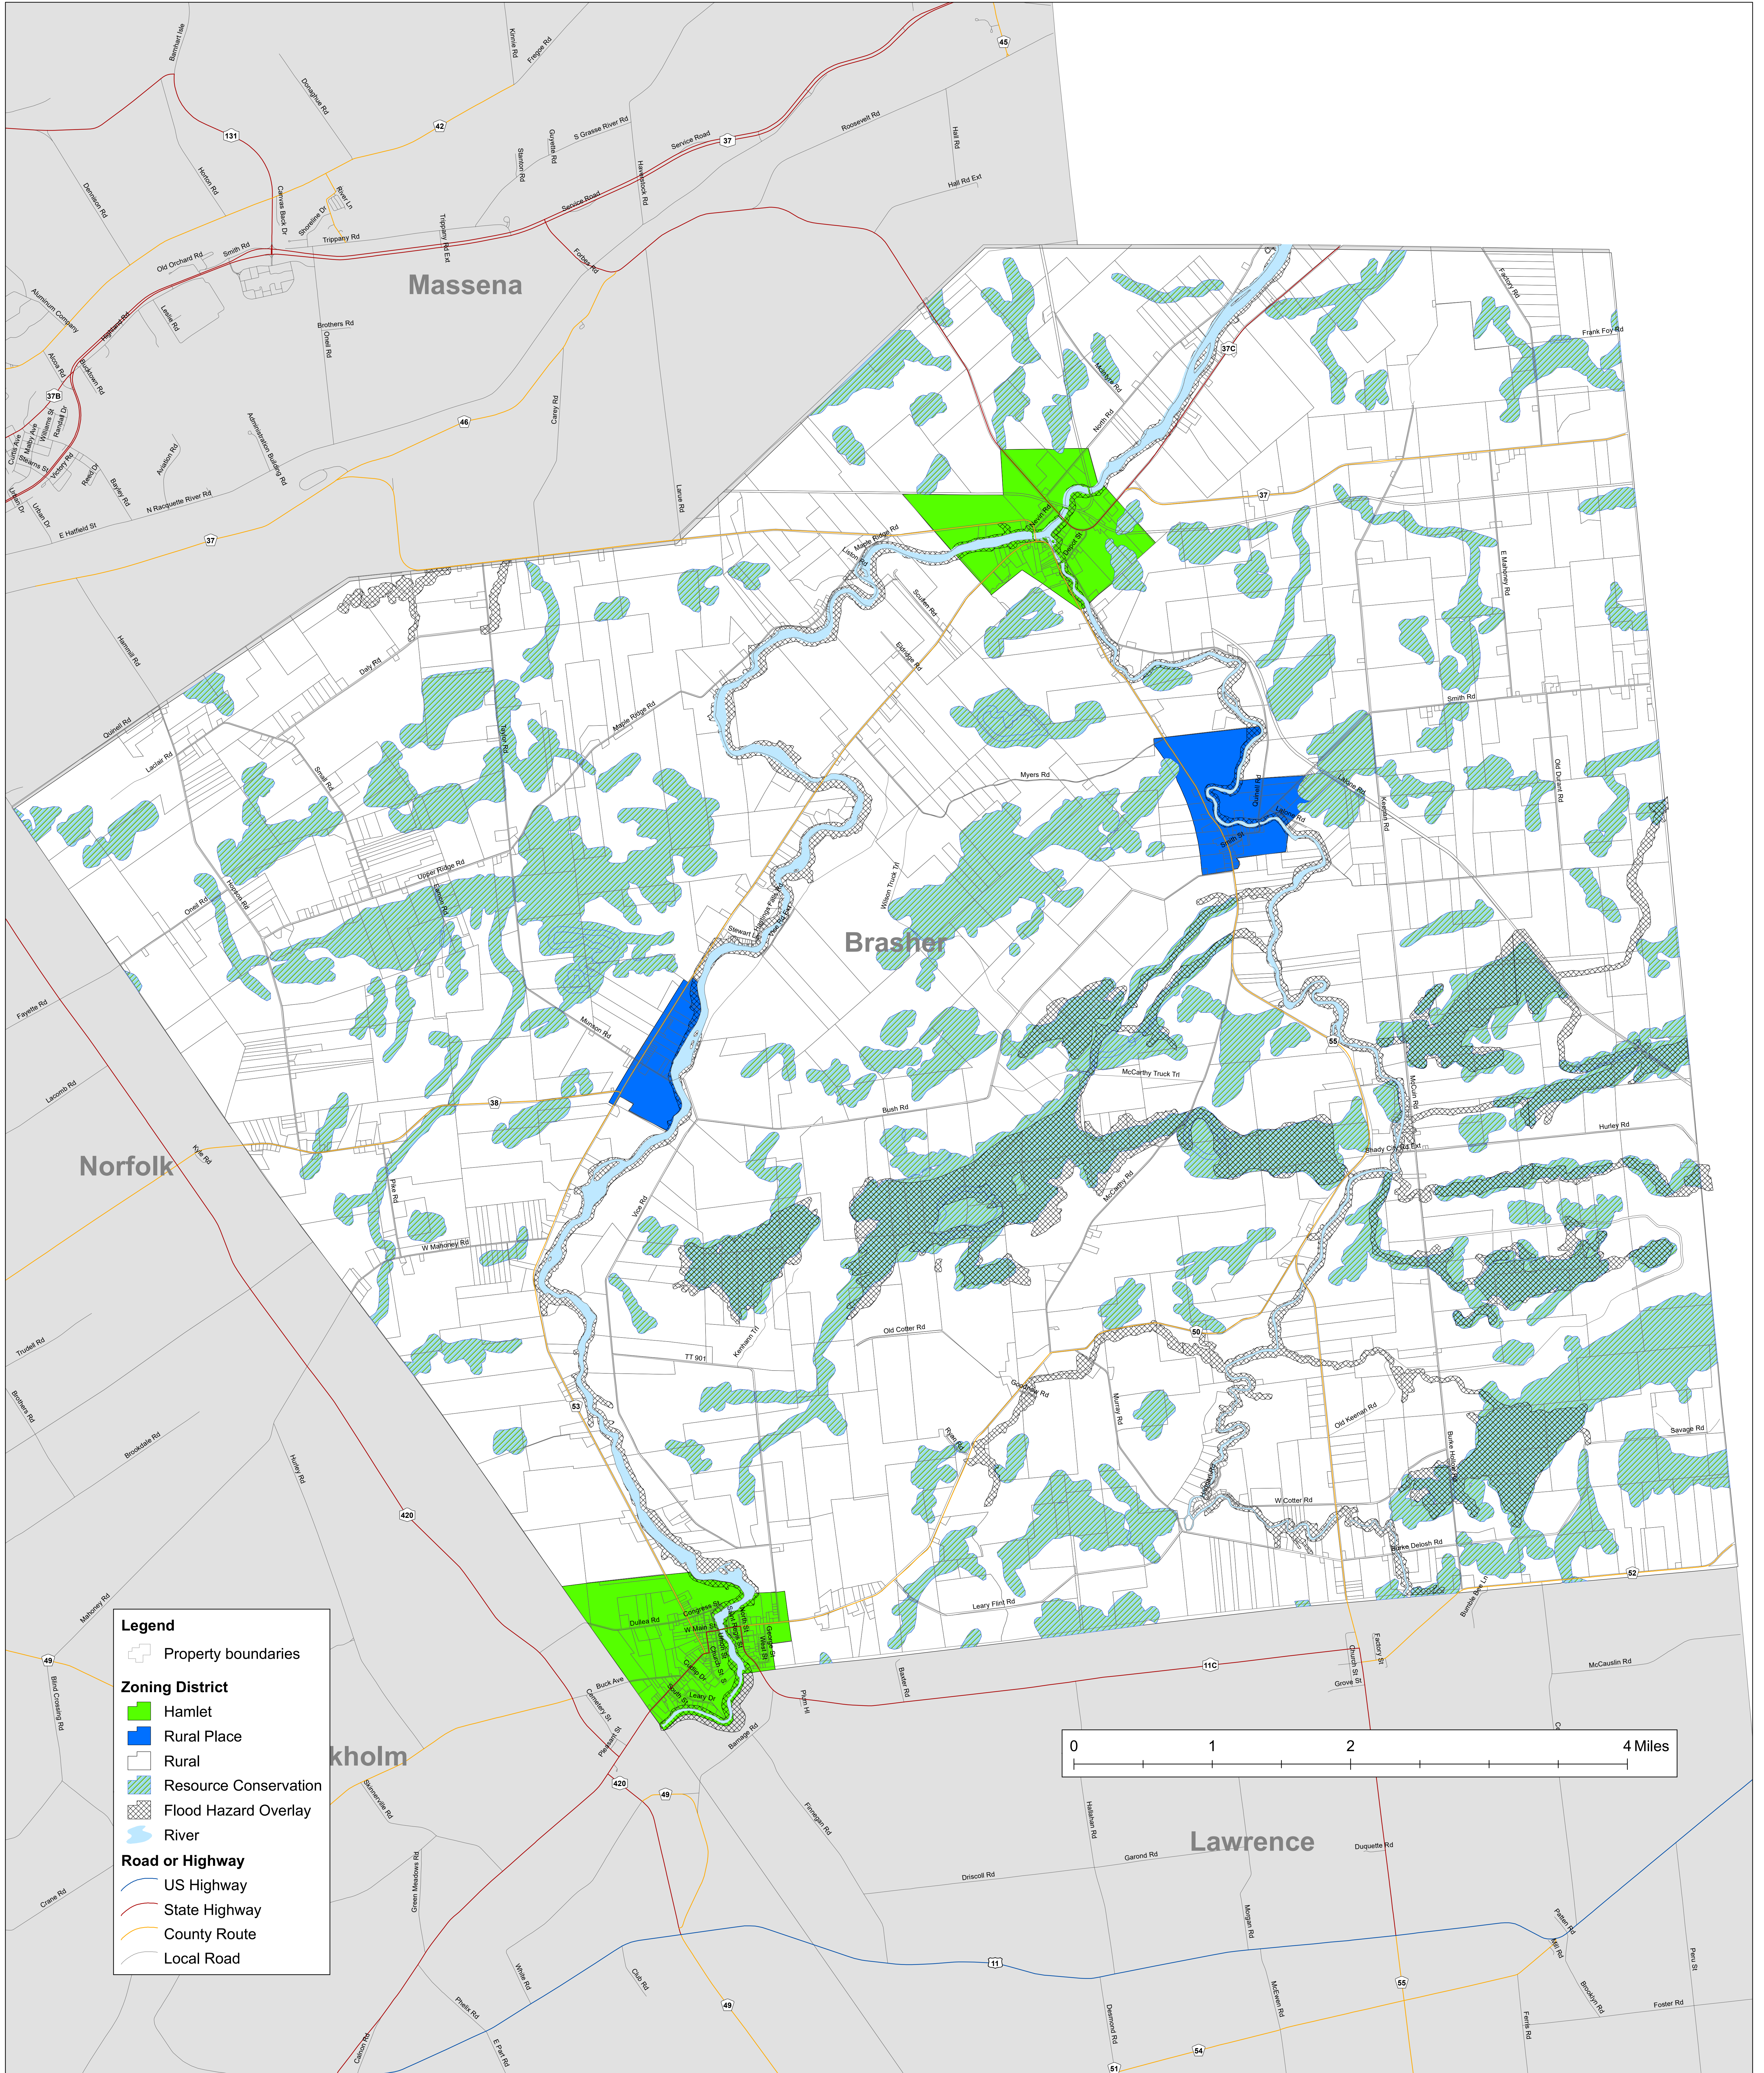

Town of Brasher, New York Zoning Districts

Legend

- Property boundaries
- Zoning District**
- Hamlet
- Rural Place
- Rural
- Resource Conservation
- Flood Hazard Overlay
- River
- Road or Highway**
- US Highway
- State Highway
- County Route
- Local Road