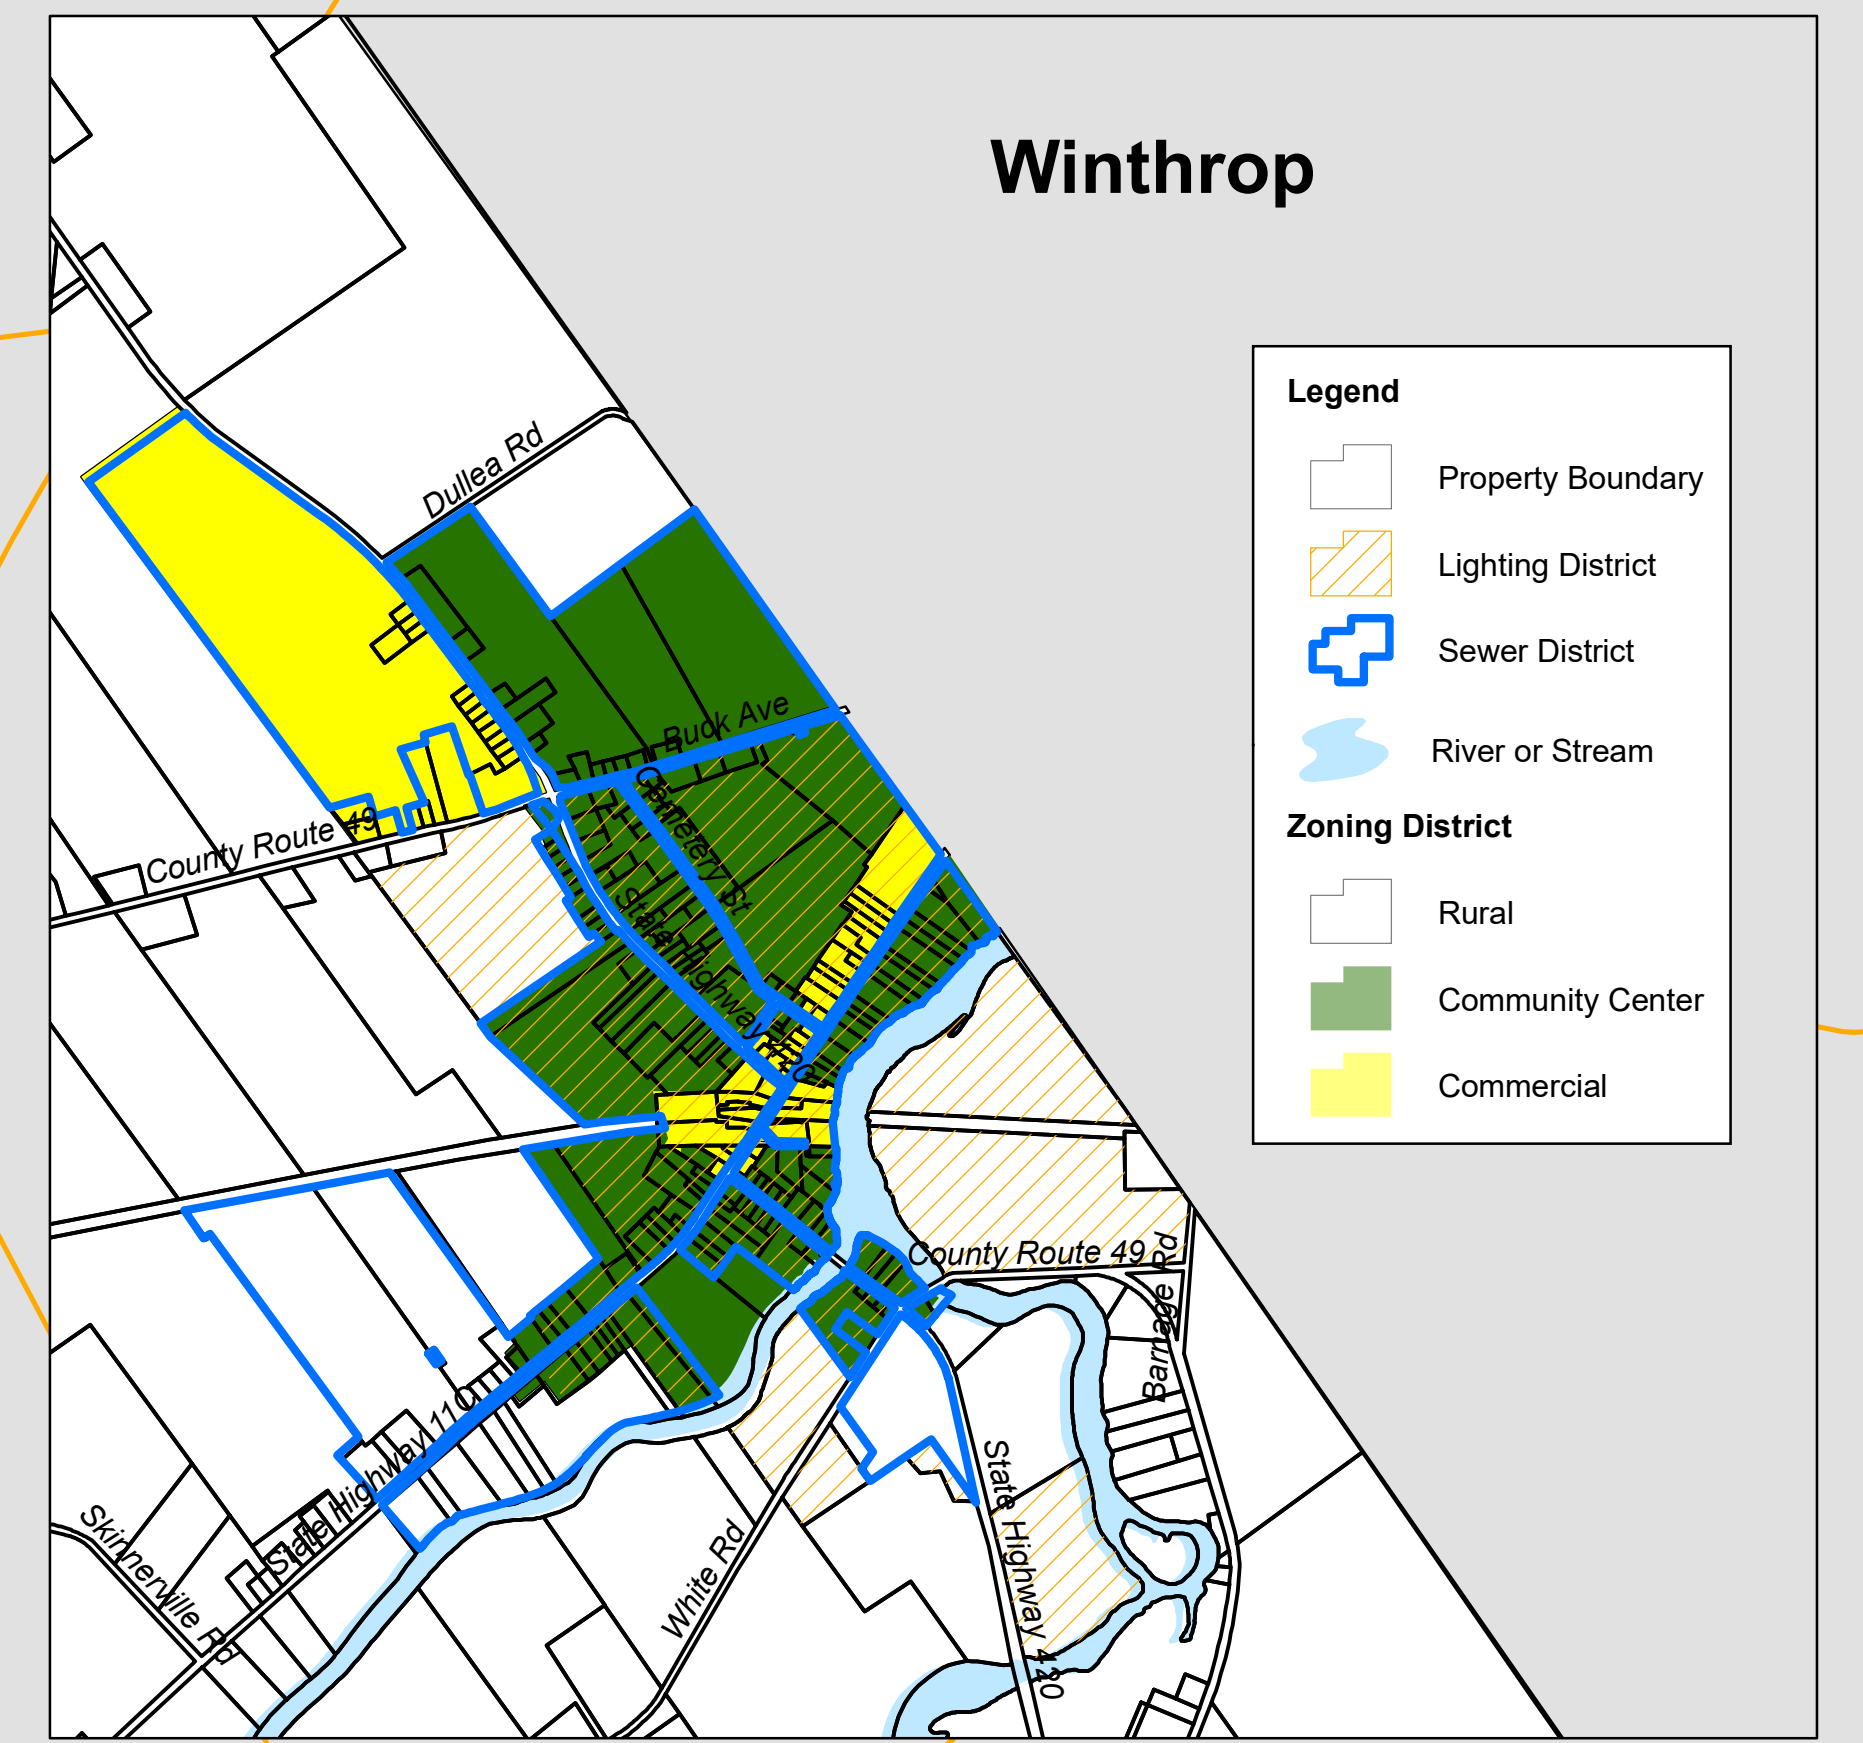

Tons of Stockholm Zoning Map - - 2019

1:30,000

Winthrop

- Legend**
- Property Boundary
 - Lighting District
 - Sewer District
 - River or Stream
- Zoning District**
- Rural
 - Community Center
 - Commercial

West Stockholm

- Legend**
- Property Boundary
 - Lighting District
 - River or Stream
- Zoning District**
- Rural
 - Community Center
 - Commercial

- Legend**
- Property Boundary
 - Town Boundary
 - River or Stream
- Zoning District**
- Rural
 - Community Center
 - Commercial
- Road or Highway**
- US Highway
 - State Highway
 - County Route
 - Local Road