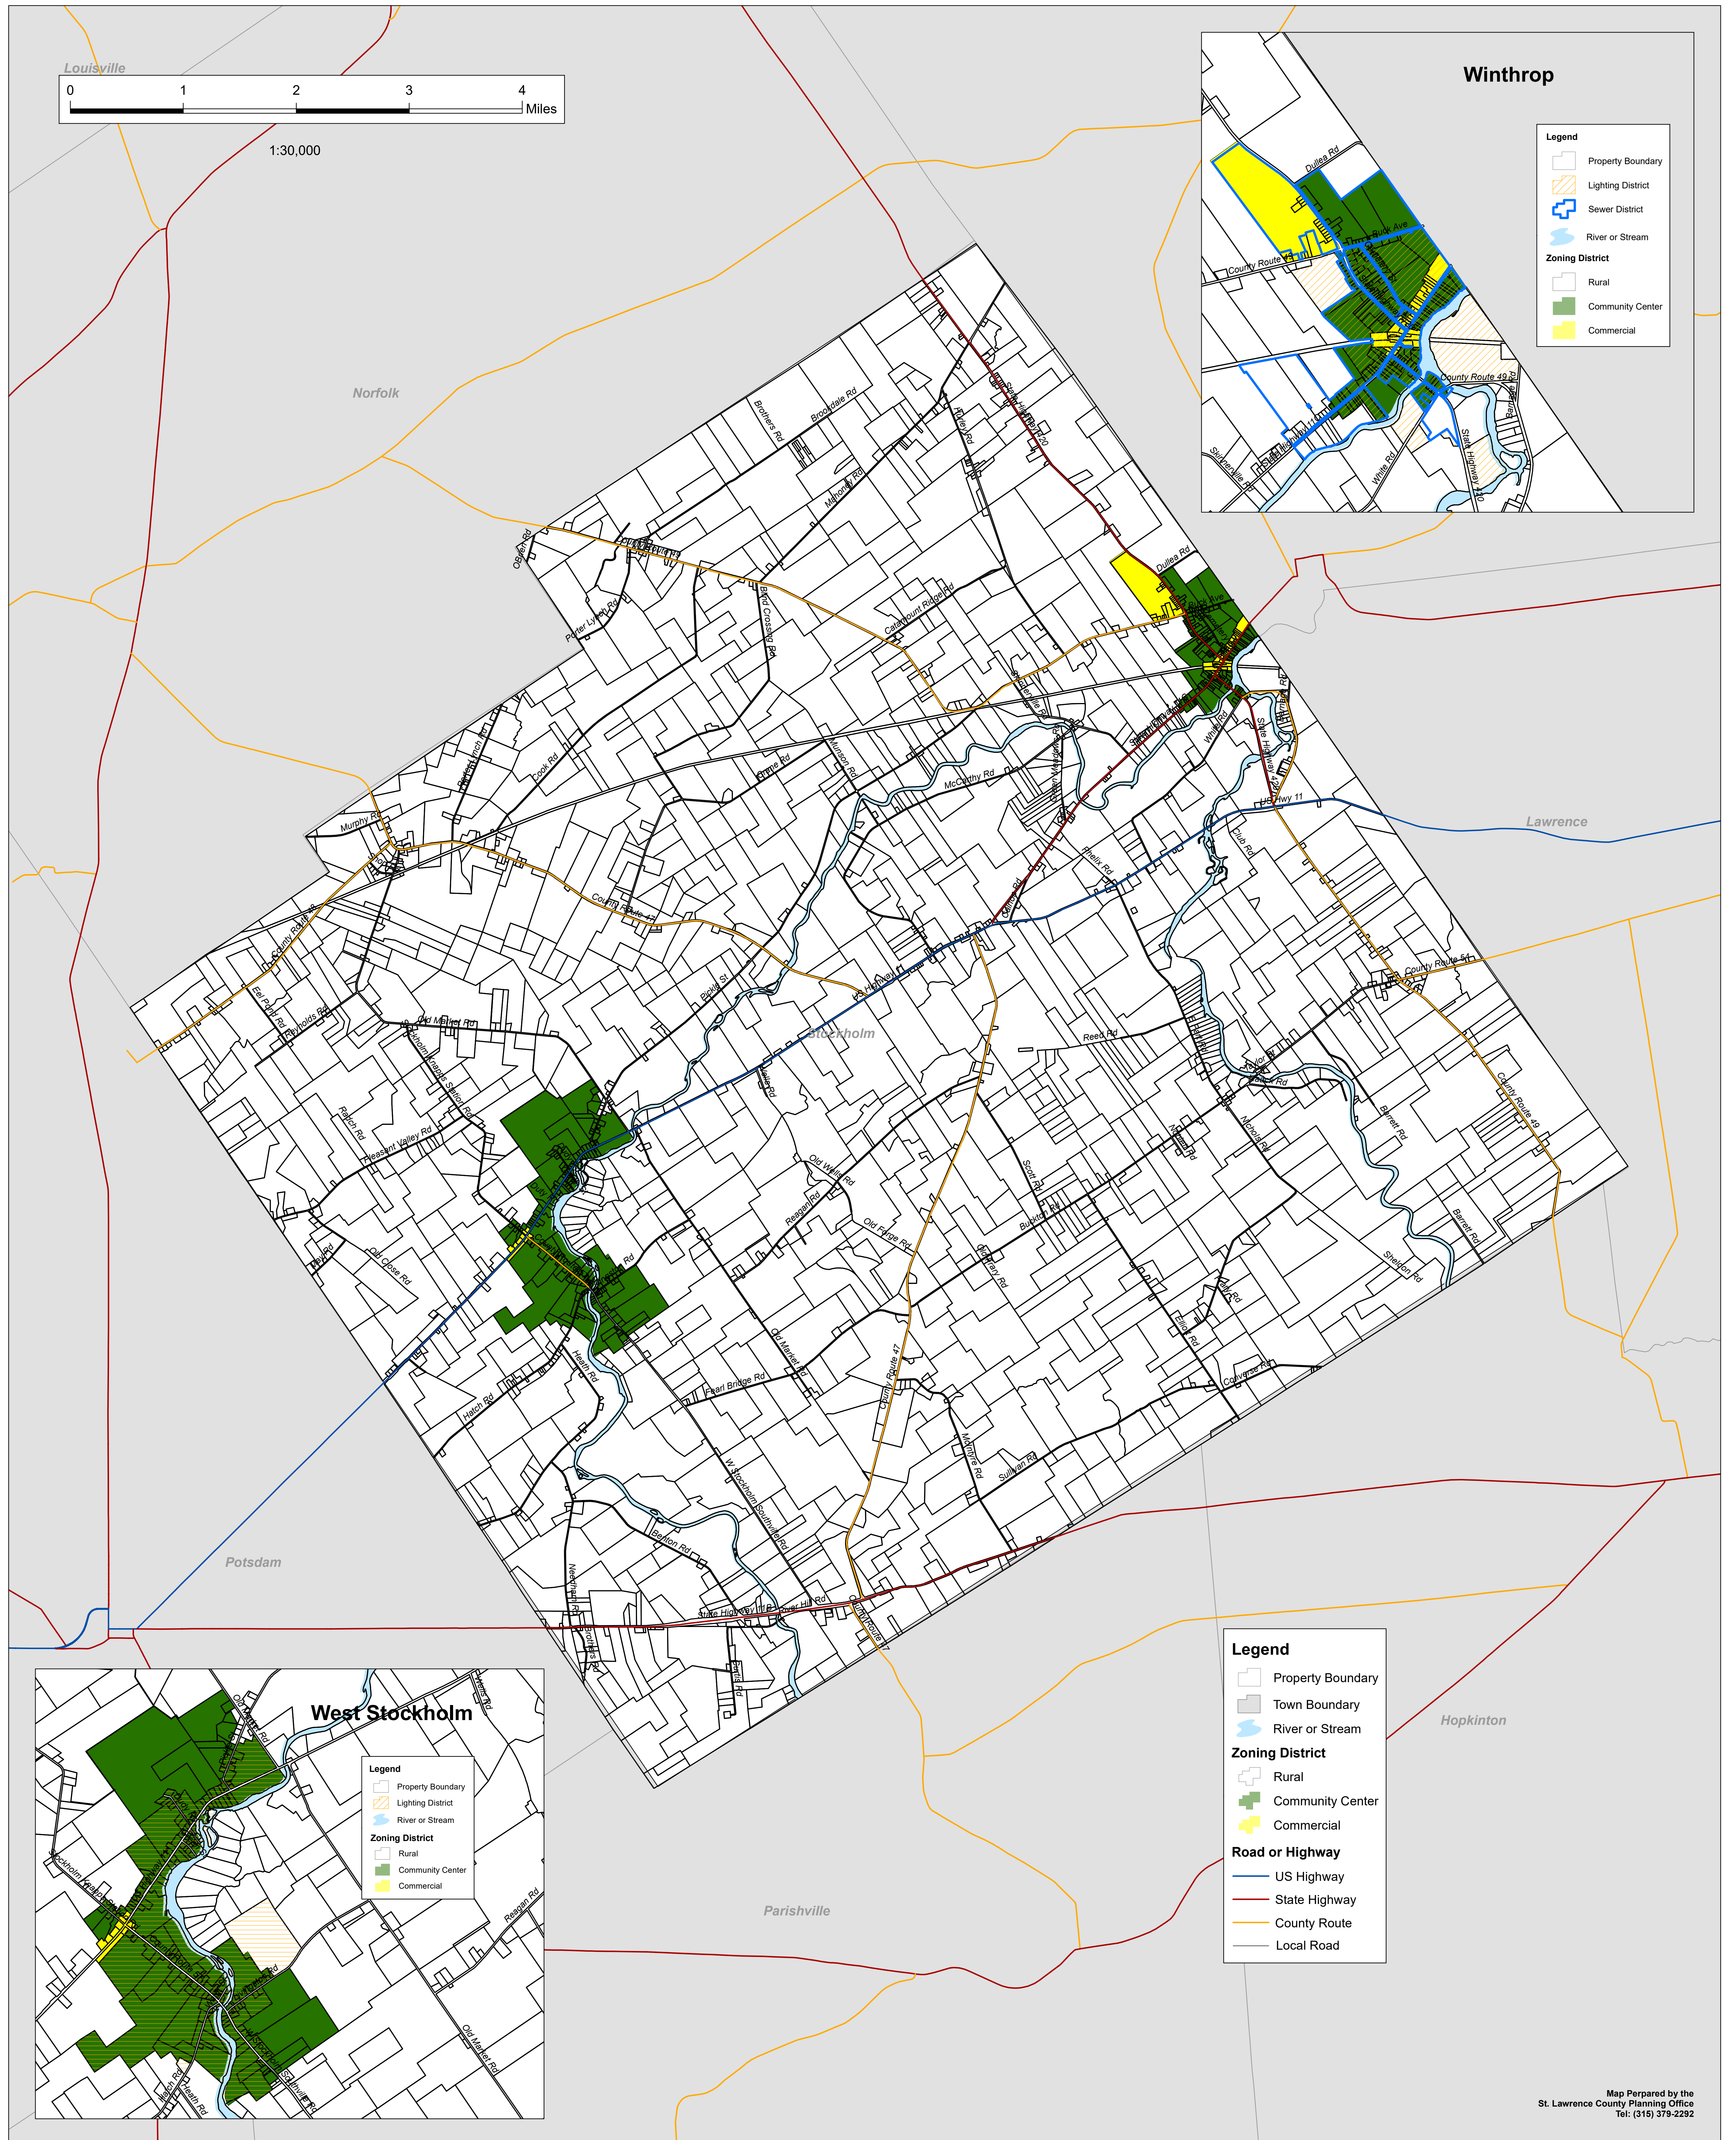

Tons of Stockholm Zoning Map - - 2019

1:30,000

Winthrop

- Legend**
- Property Boundary
 - Lighting District
 - Sewer District
 - River or Stream
- Zoning District**
- Rural
 - Community Center
 - Commercial

West Stockholm

- Legend**
- Property Boundary
 - Lighting District
 - River or Stream
- Zoning District**
- Rural
 - Community Center
 - Commercial

- Legend**
- Property Boundary
 - Town Boundary
 - River or Stream
- Zoning District**
- Rural
 - Community Center
 - Commercial
- Road or Highway**
- US Highway
 - State Highway
 - County Route
 - Local Road