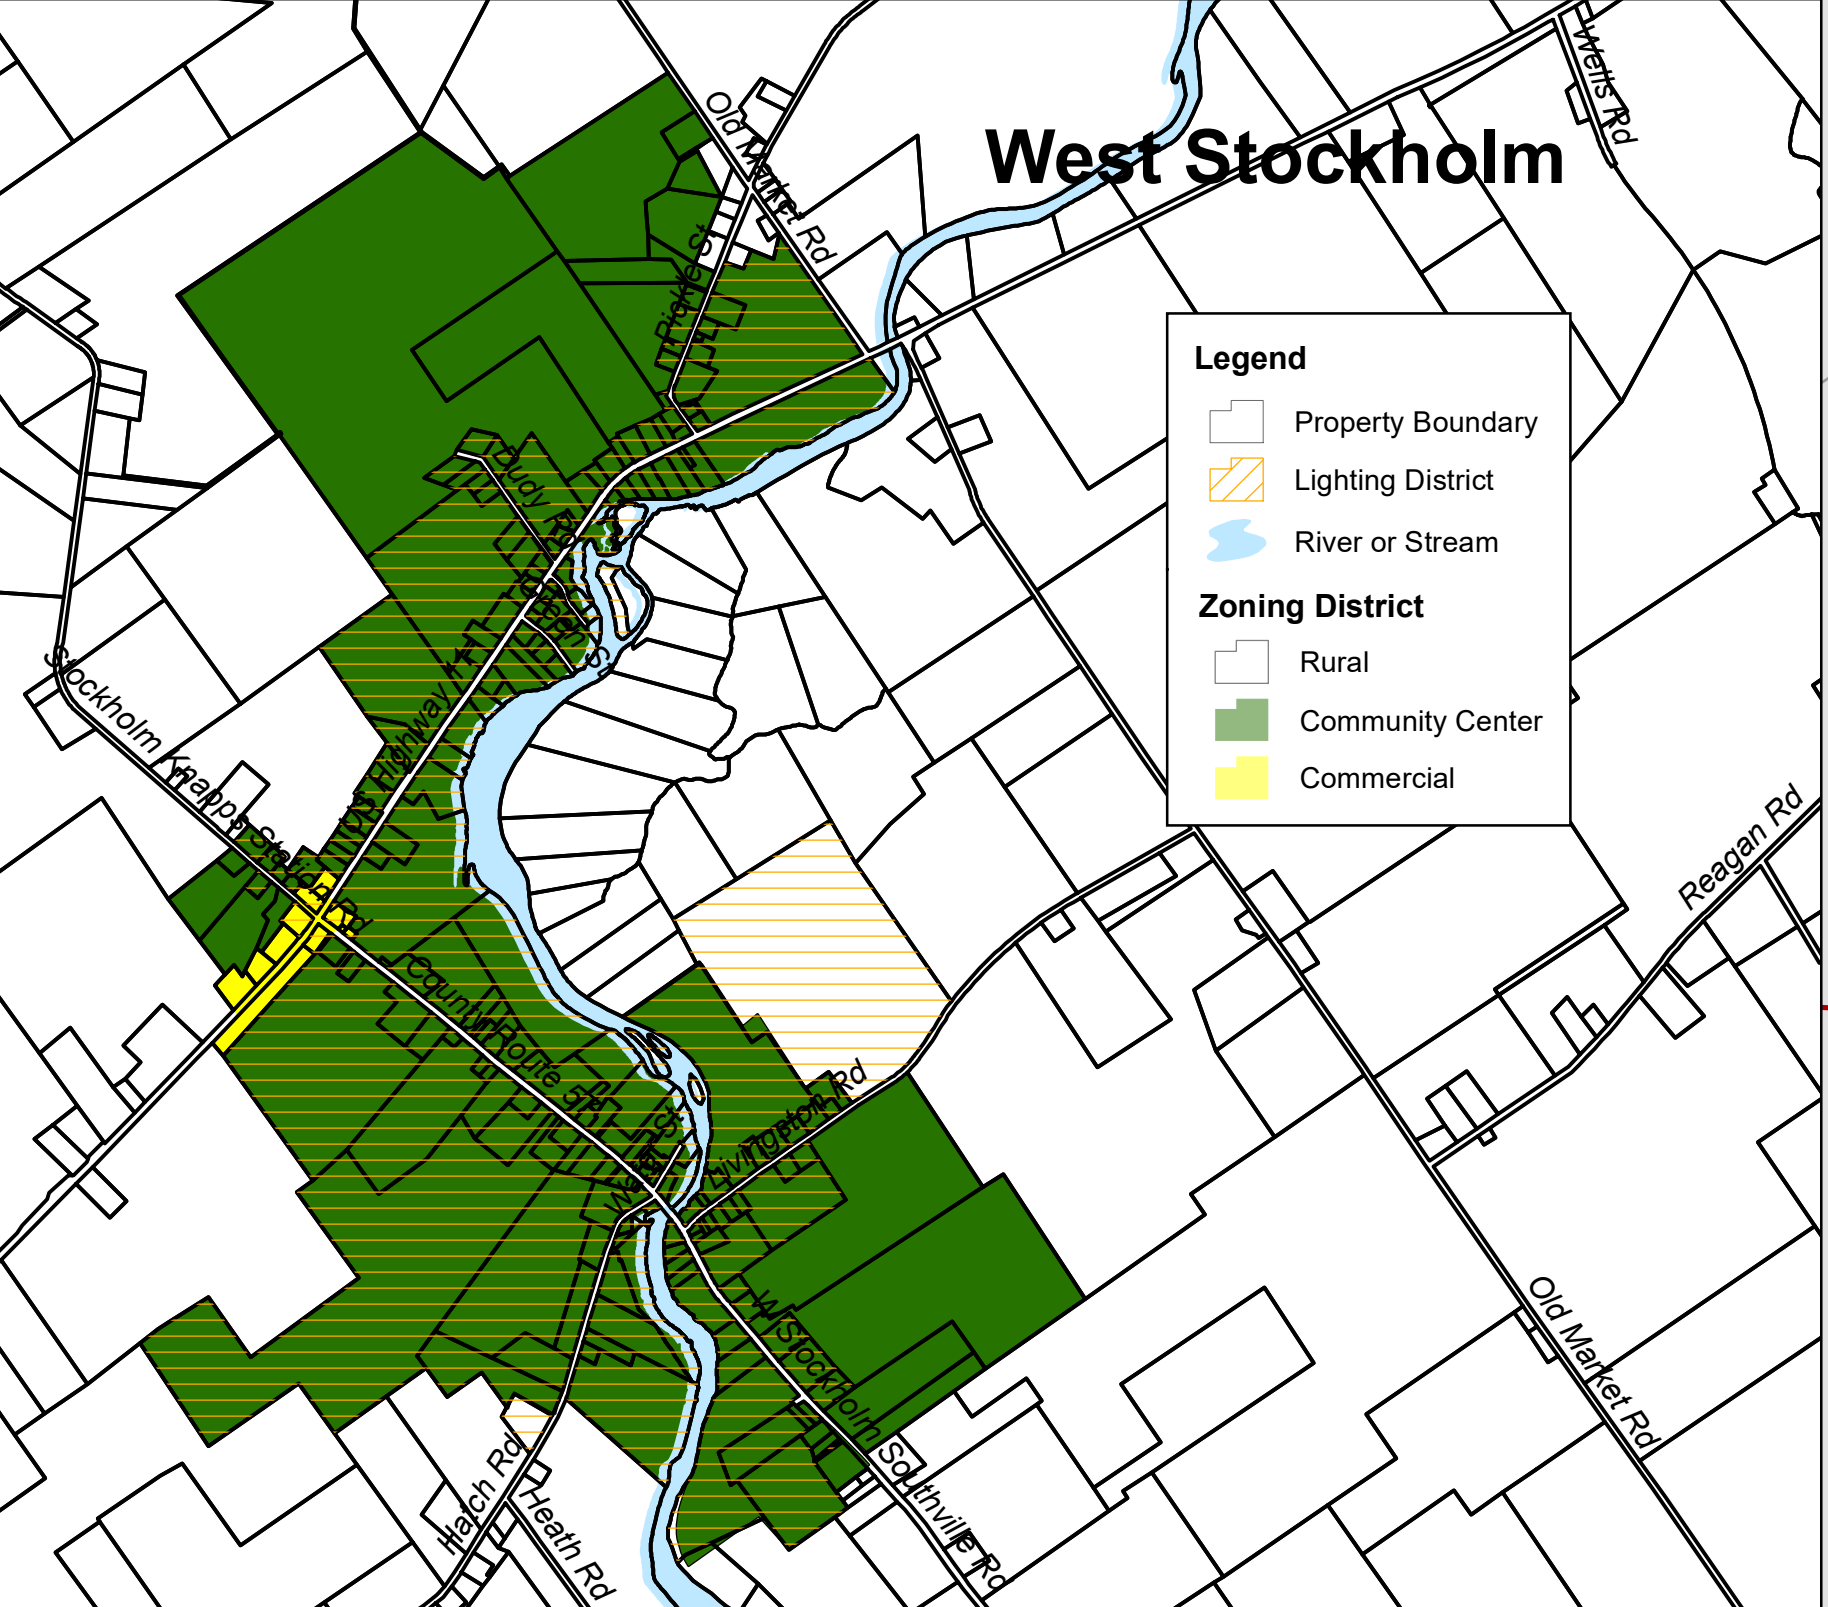

Tons of Stockholm Zoning Map - - 2019

1:30,000

Winthrop

- Legend**
- Property Boundary
 - Lighting District
 - Sewer District
 - River or Stream
- Zoning District**
- Rural
 - Community Center
 - Commercial

West Stockholm

- Legend**
- Property Boundary
 - Lighting District
 - River or Stream
- Zoning District**
- Rural
 - Community Center
 - Commercial

- Legend**
- Property Boundary
 - Town Boundary
 - River or Stream
- Zoning District**
- Rural
 - Community Center
 - Commercial
- Road or Highway**
- US Highway
 - State Highway
 - County Route
 - Local Road