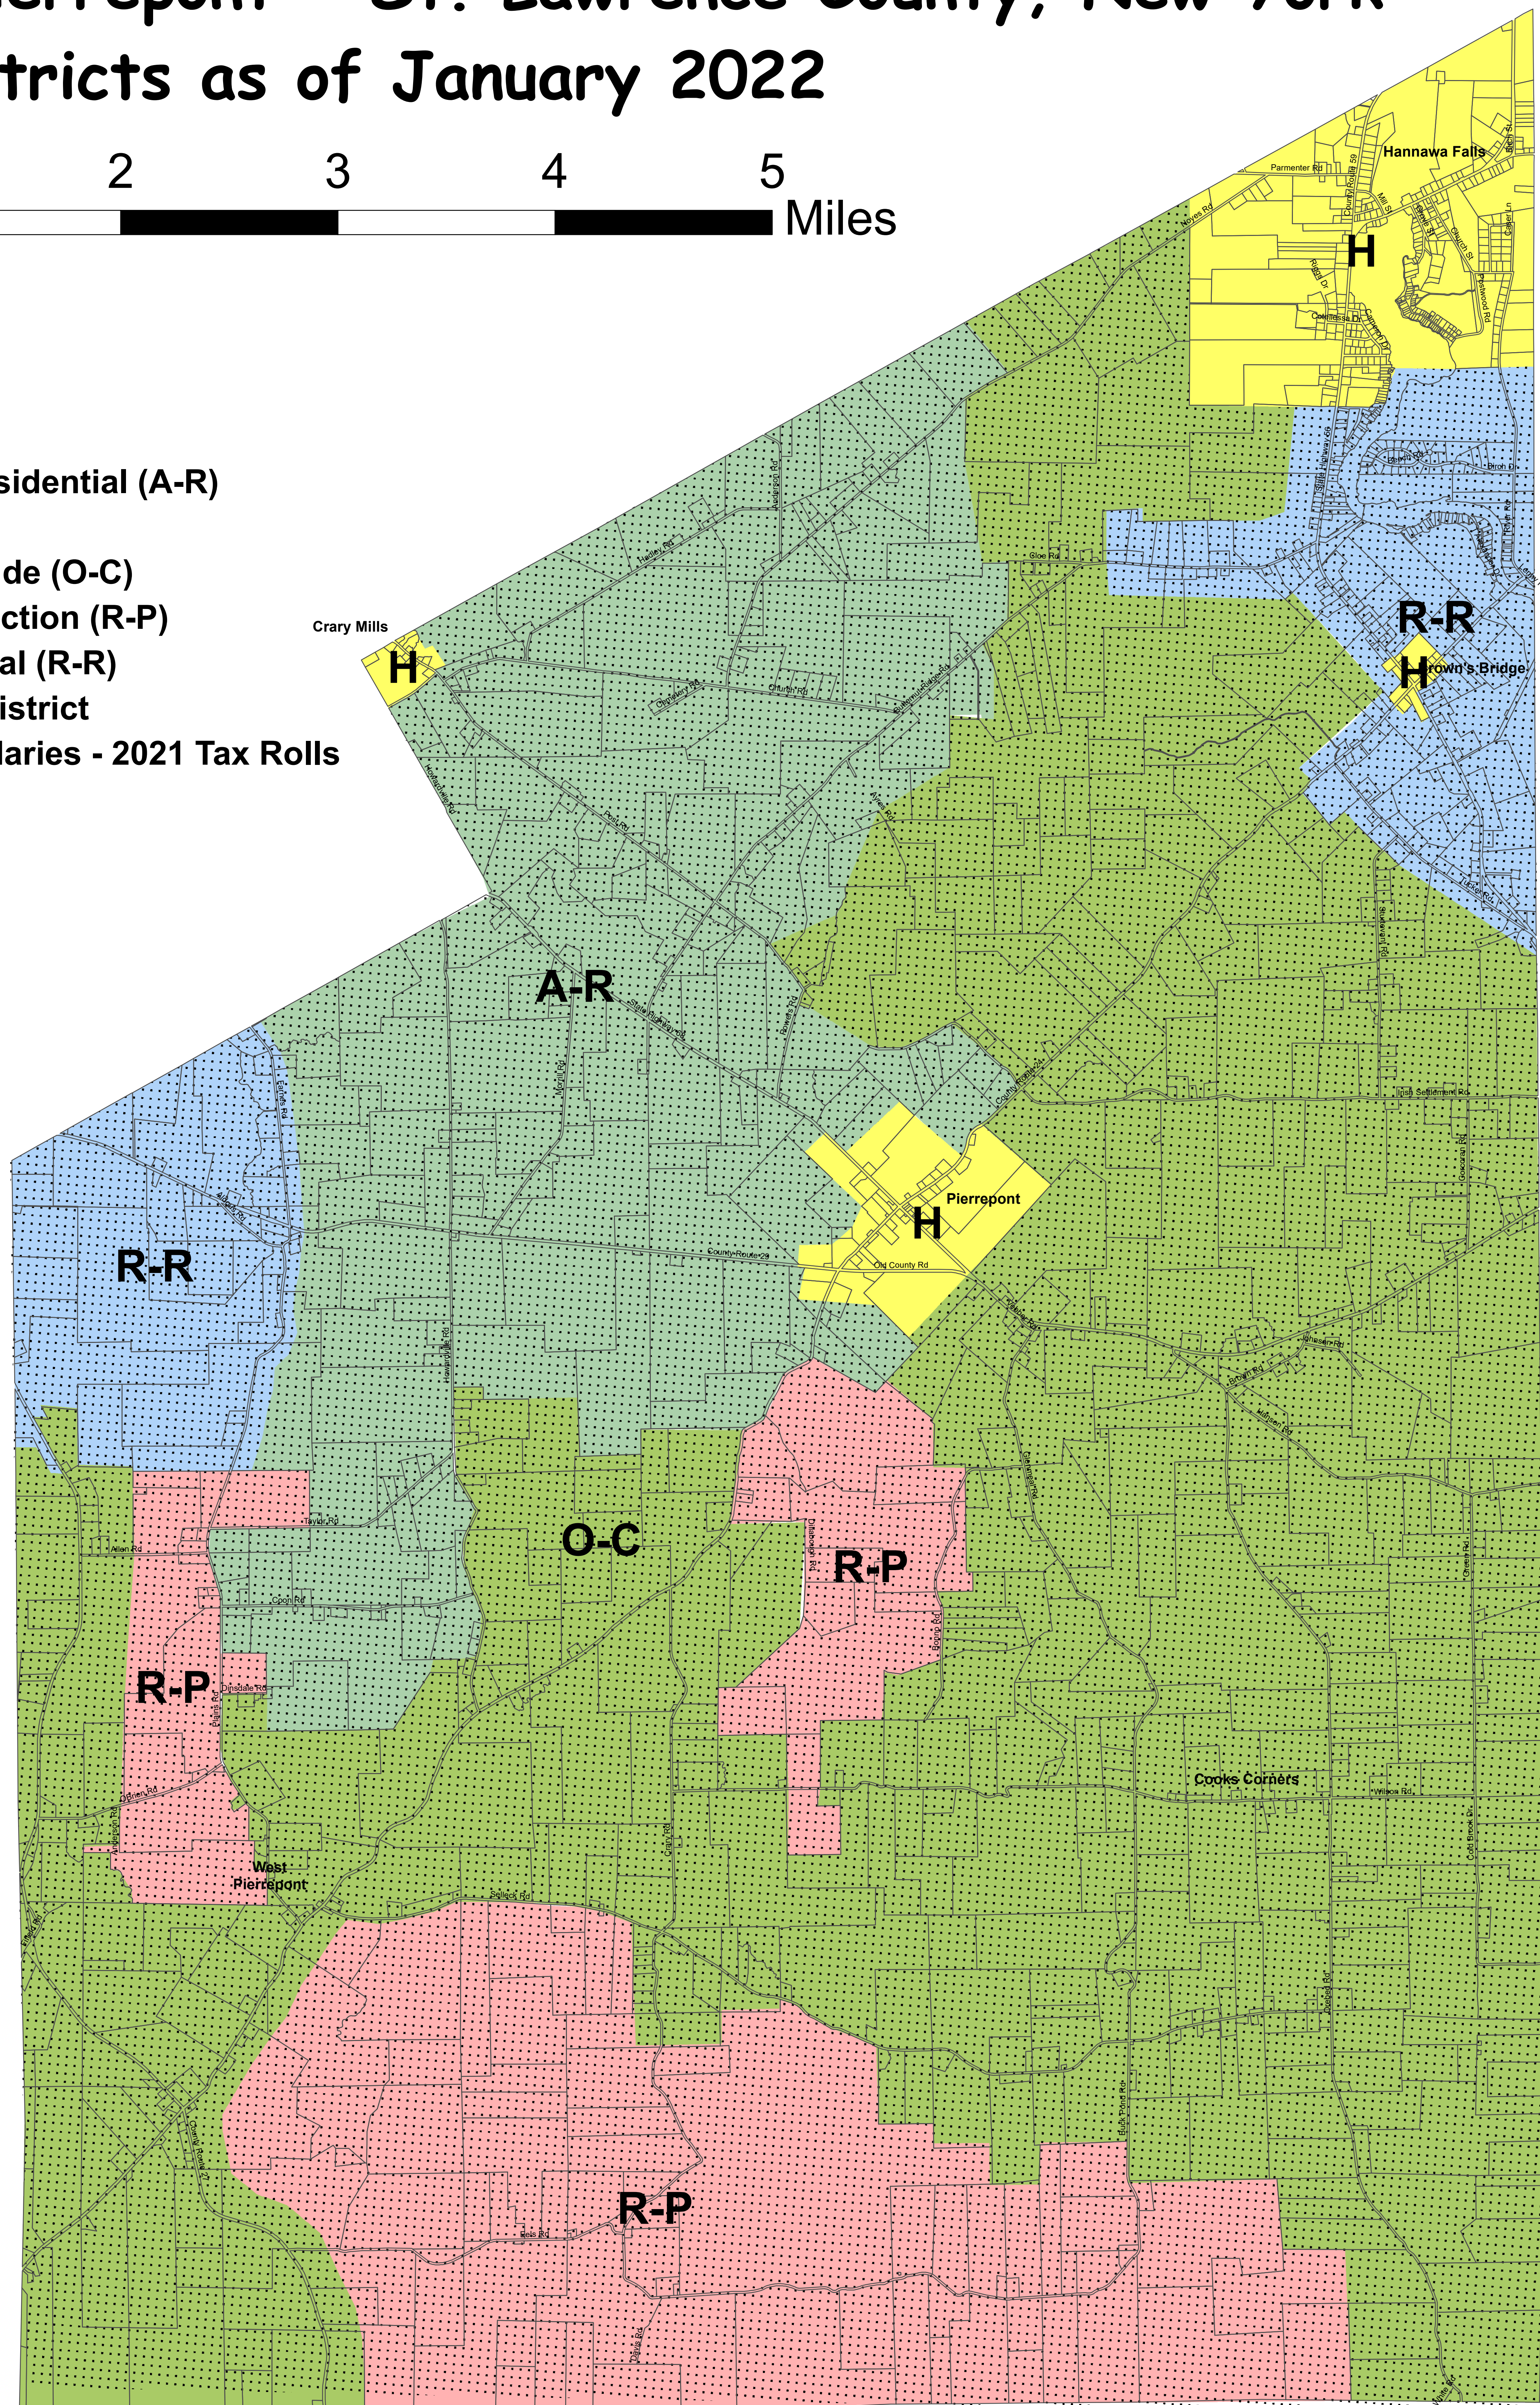

Town of Pierrepont - St. Lawrence County, New York

Zoning Districts as of January 2022

Legend

Zoning Districts

- Agricultural-Residential (A-R)
- Hamlet (H)
- Open Countryside (O-C)
- Resource-Protection (R-P)
- Rural-Residential (R-R)
- Wind Overlay District
- Property Boundaries - 2021 Tax Rolls

St. Law. Co. Planning Office
 379-2292
 Boundaries estimated from
 hand-drawn map in current
 zoning regulations.
 G:/arcgis/Pierrepont/NYSP83
 Zoning Map-Jan1-2016.mxd