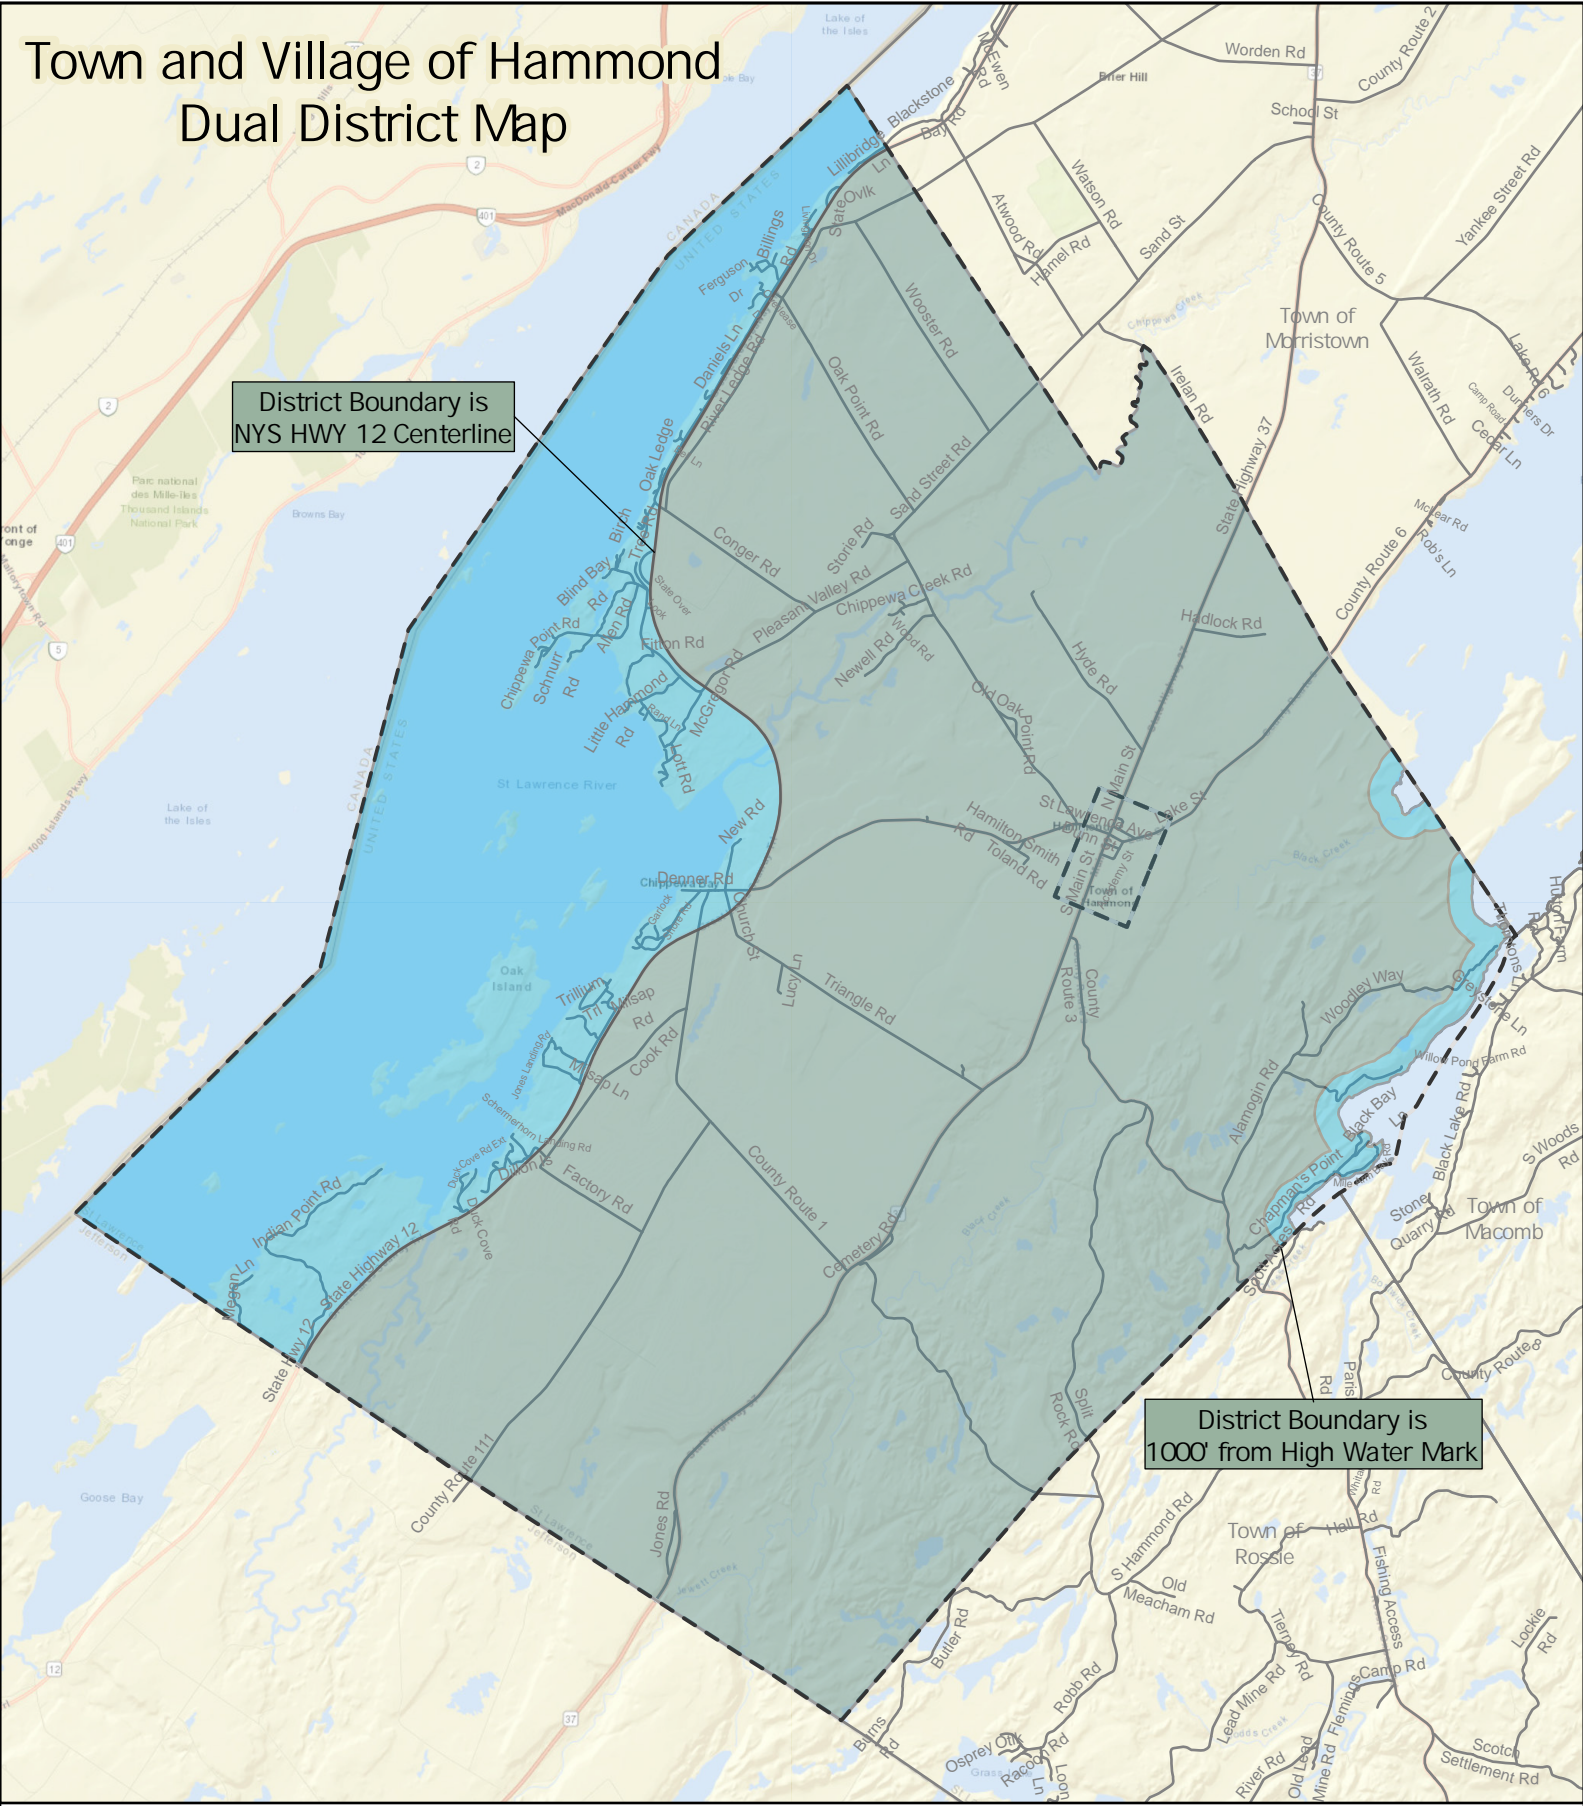

# Town and Village of Hammond Dual District Map

District Boundary is  
NYS HWY 12 Centerline

District Boundary is  
1000' from High Water Mark

-  Hammond - Town and Village Boundary
-  Residential Agriculture (R-A) District
-  Shoreline (S) District