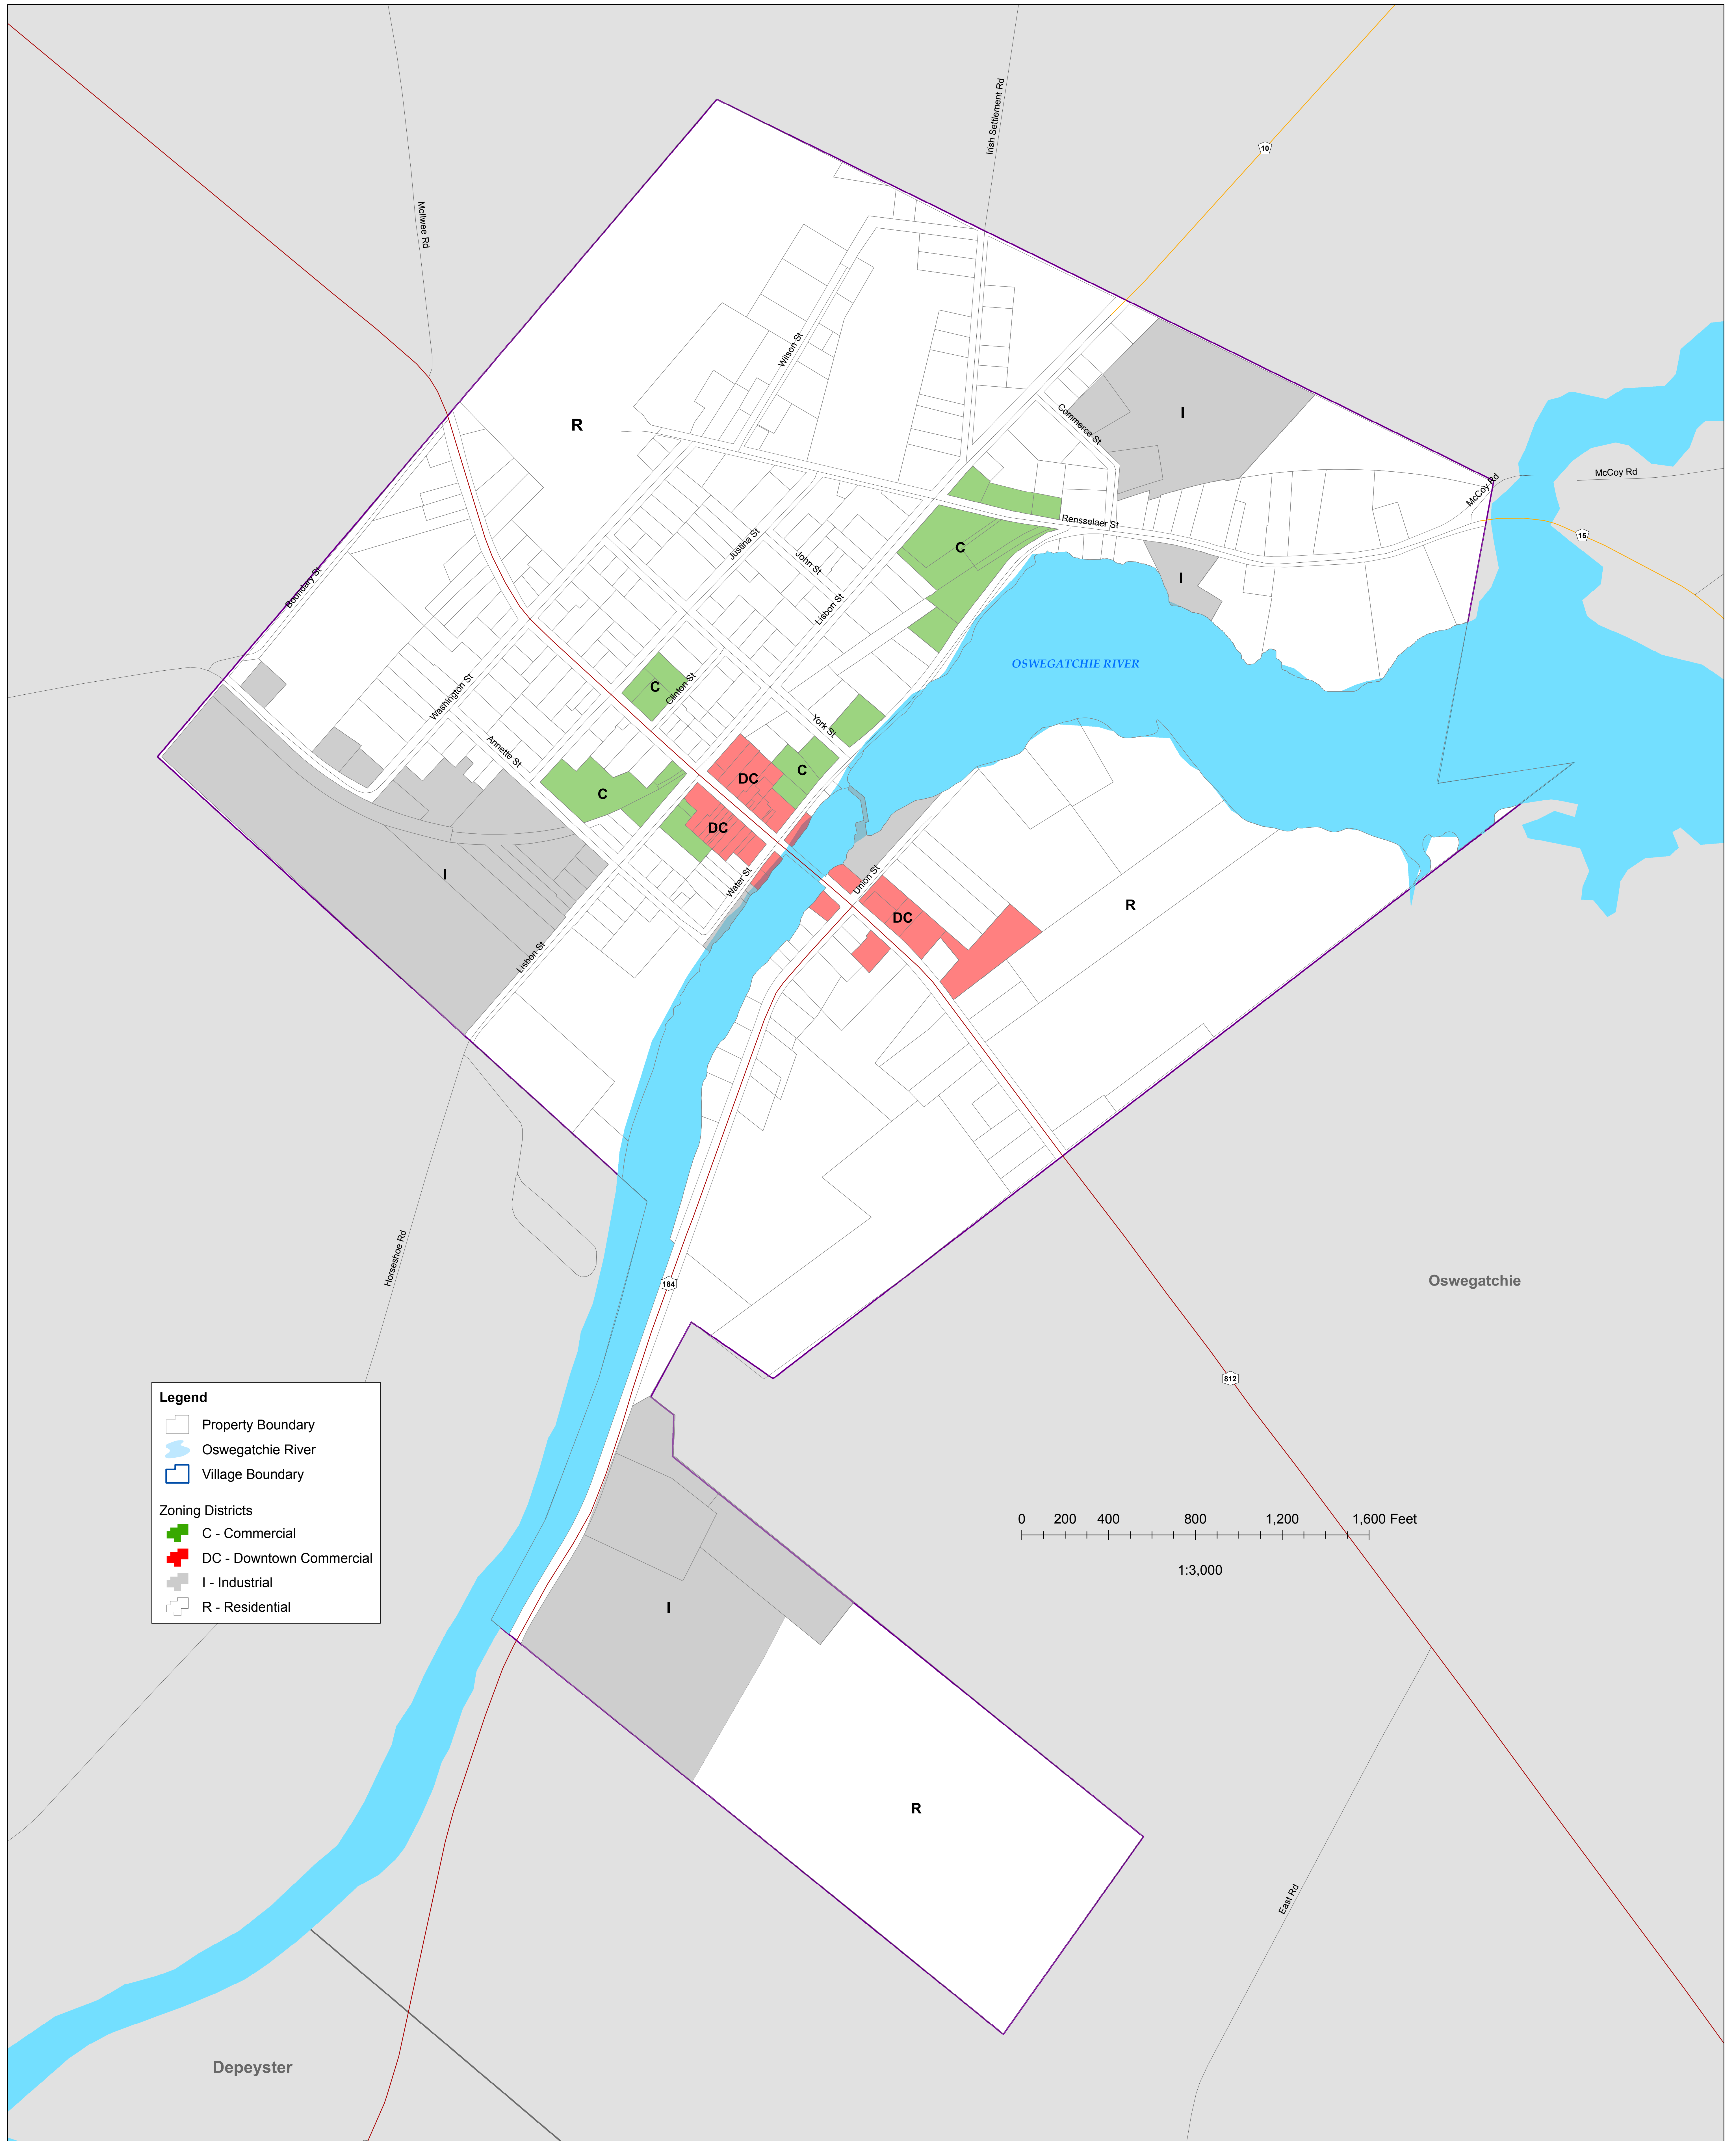

Village of Heuvelton
Zoning Districts 2016

Legend

- Property Boundary
- Oswegatchie River
- Village Boundary

Zoning Districts

- C - Commercial
- DC - Downtown Commercial
- I - Industrial
- R - Residential