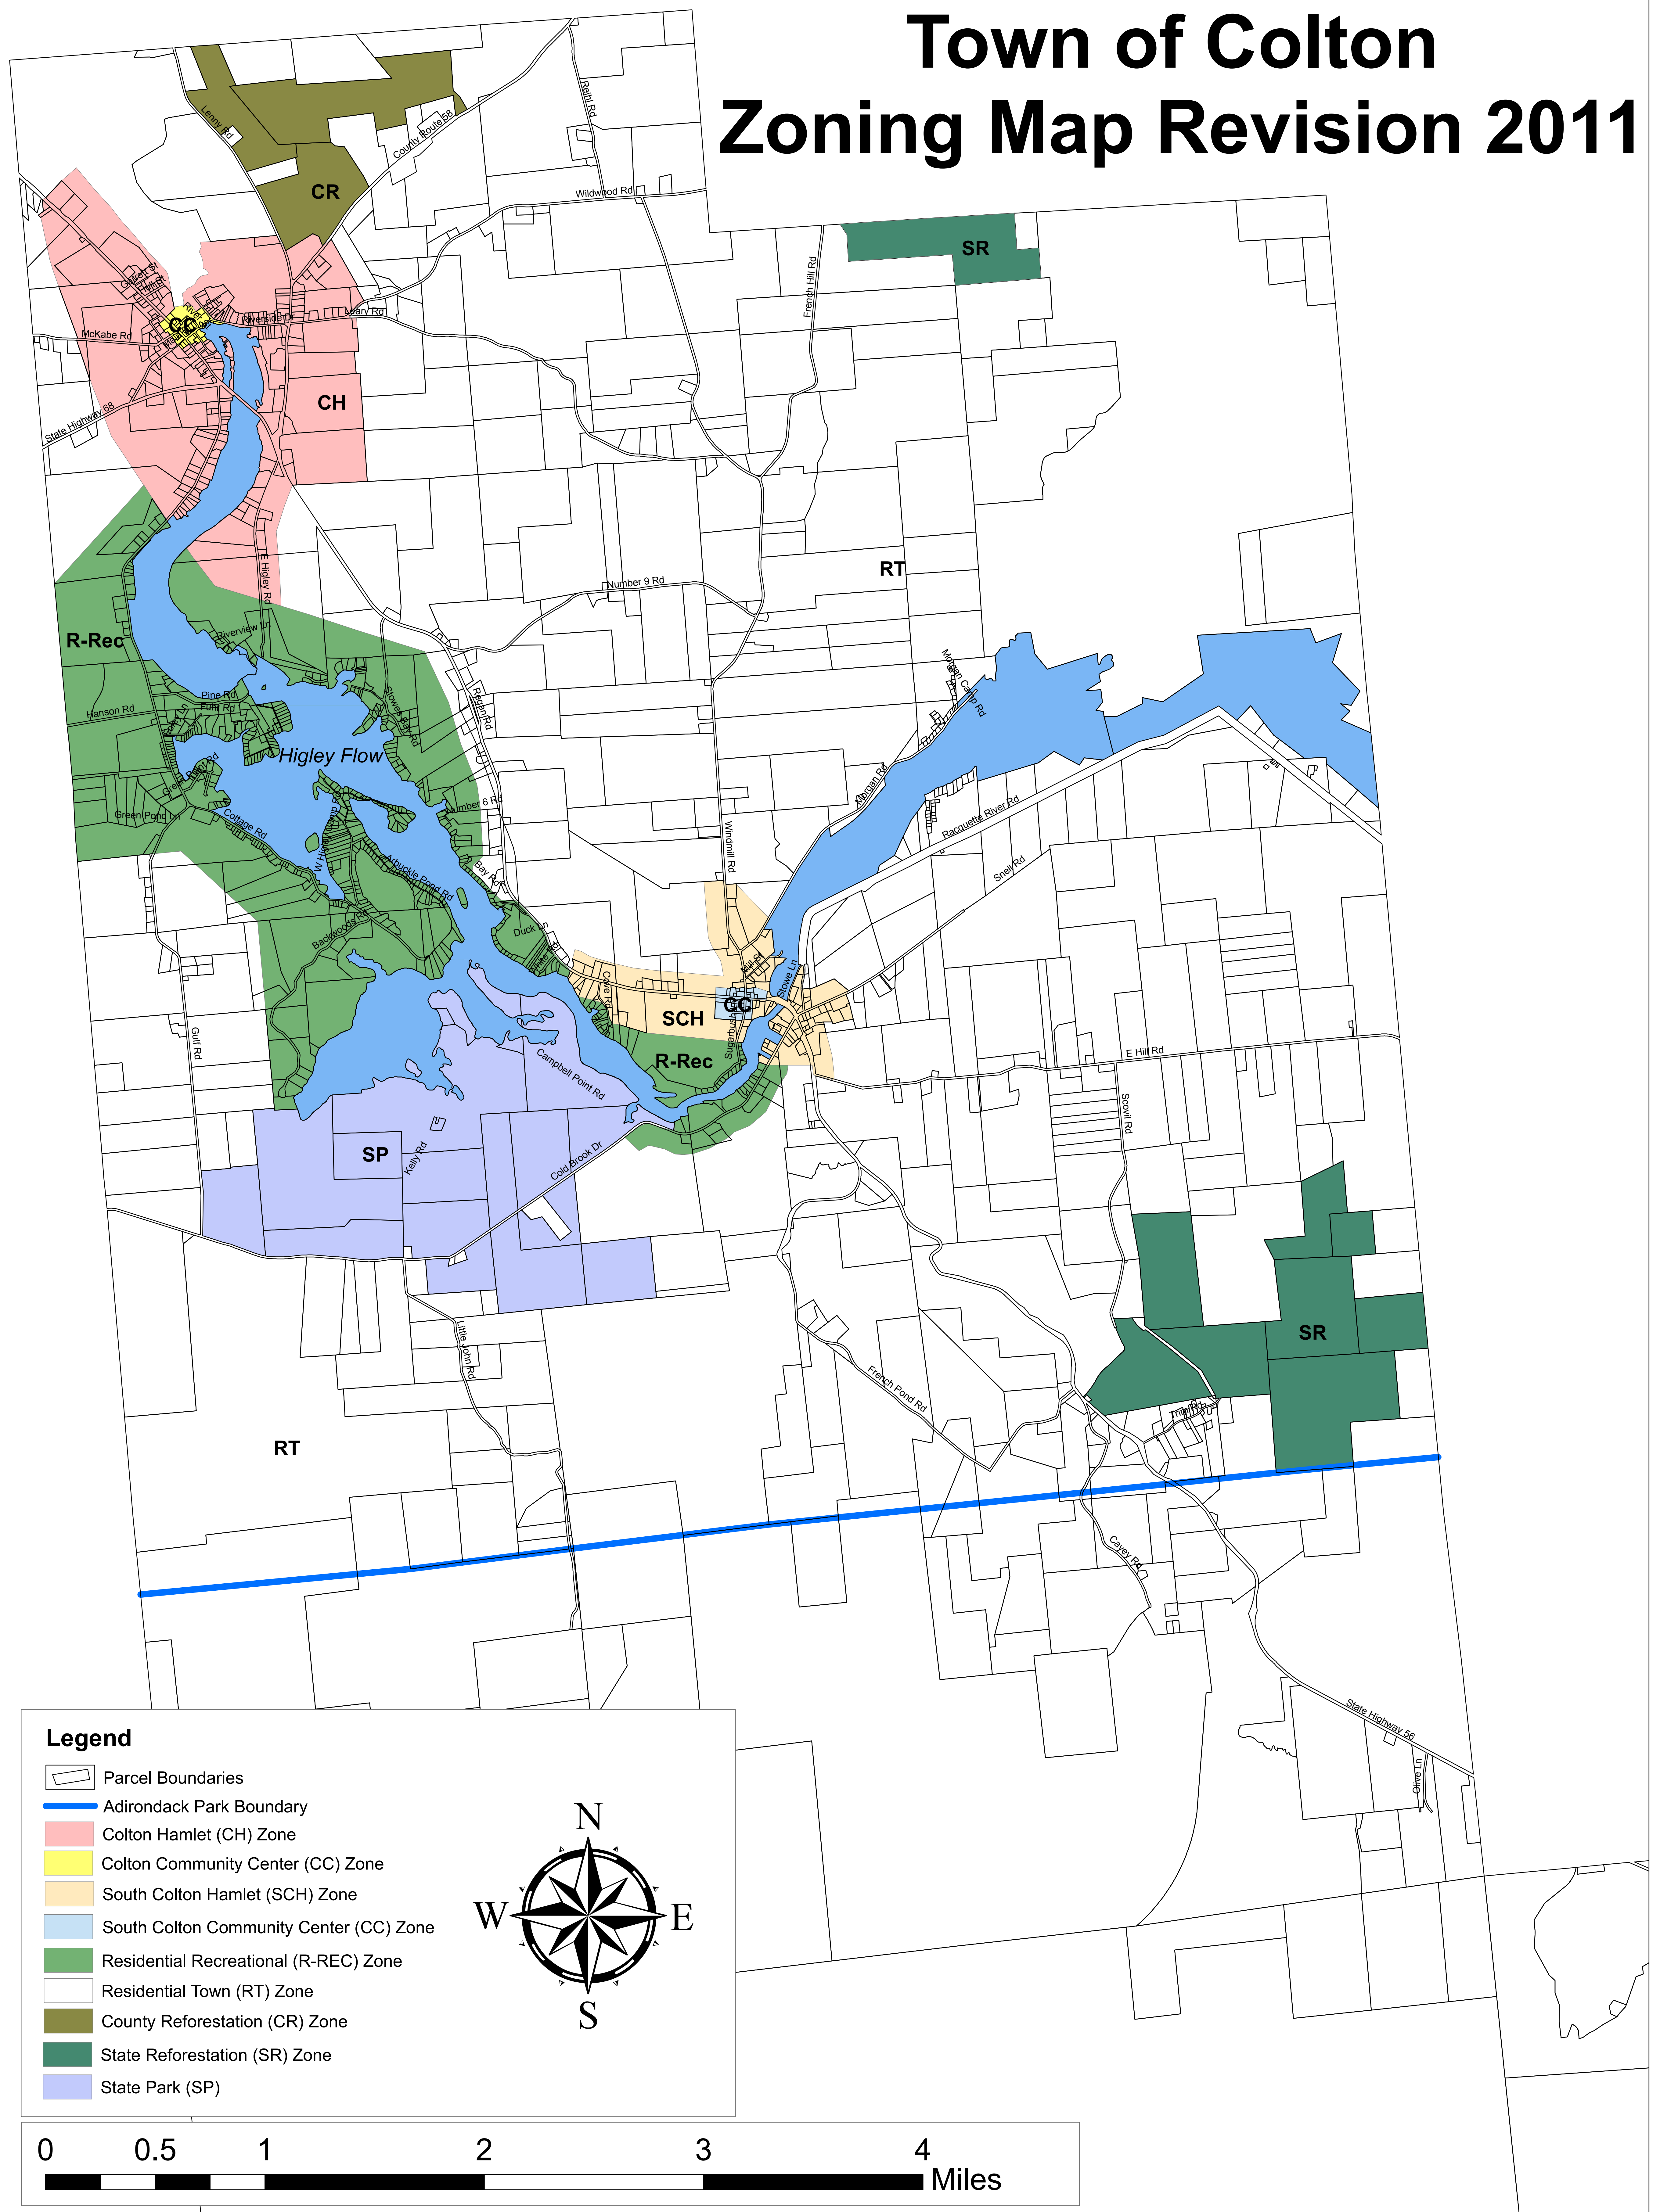

Town of Colton Zoning Map Revision 2011

Legend

- Parcel Boundaries
- Adirondack Park Boundary
- Colton Hamlet (CH) Zone
- Colton Community Center (CC) Zone
- South Colton Hamlet (SCH) Zone
- South Colton Community Center (CC) Zone
- Residential Recreational (R-REC) Zone
- Residential Town (RT) Zone
- County Reforestation (CR) Zone
- State Reforestation (SR) Zone
- State Park (SP)