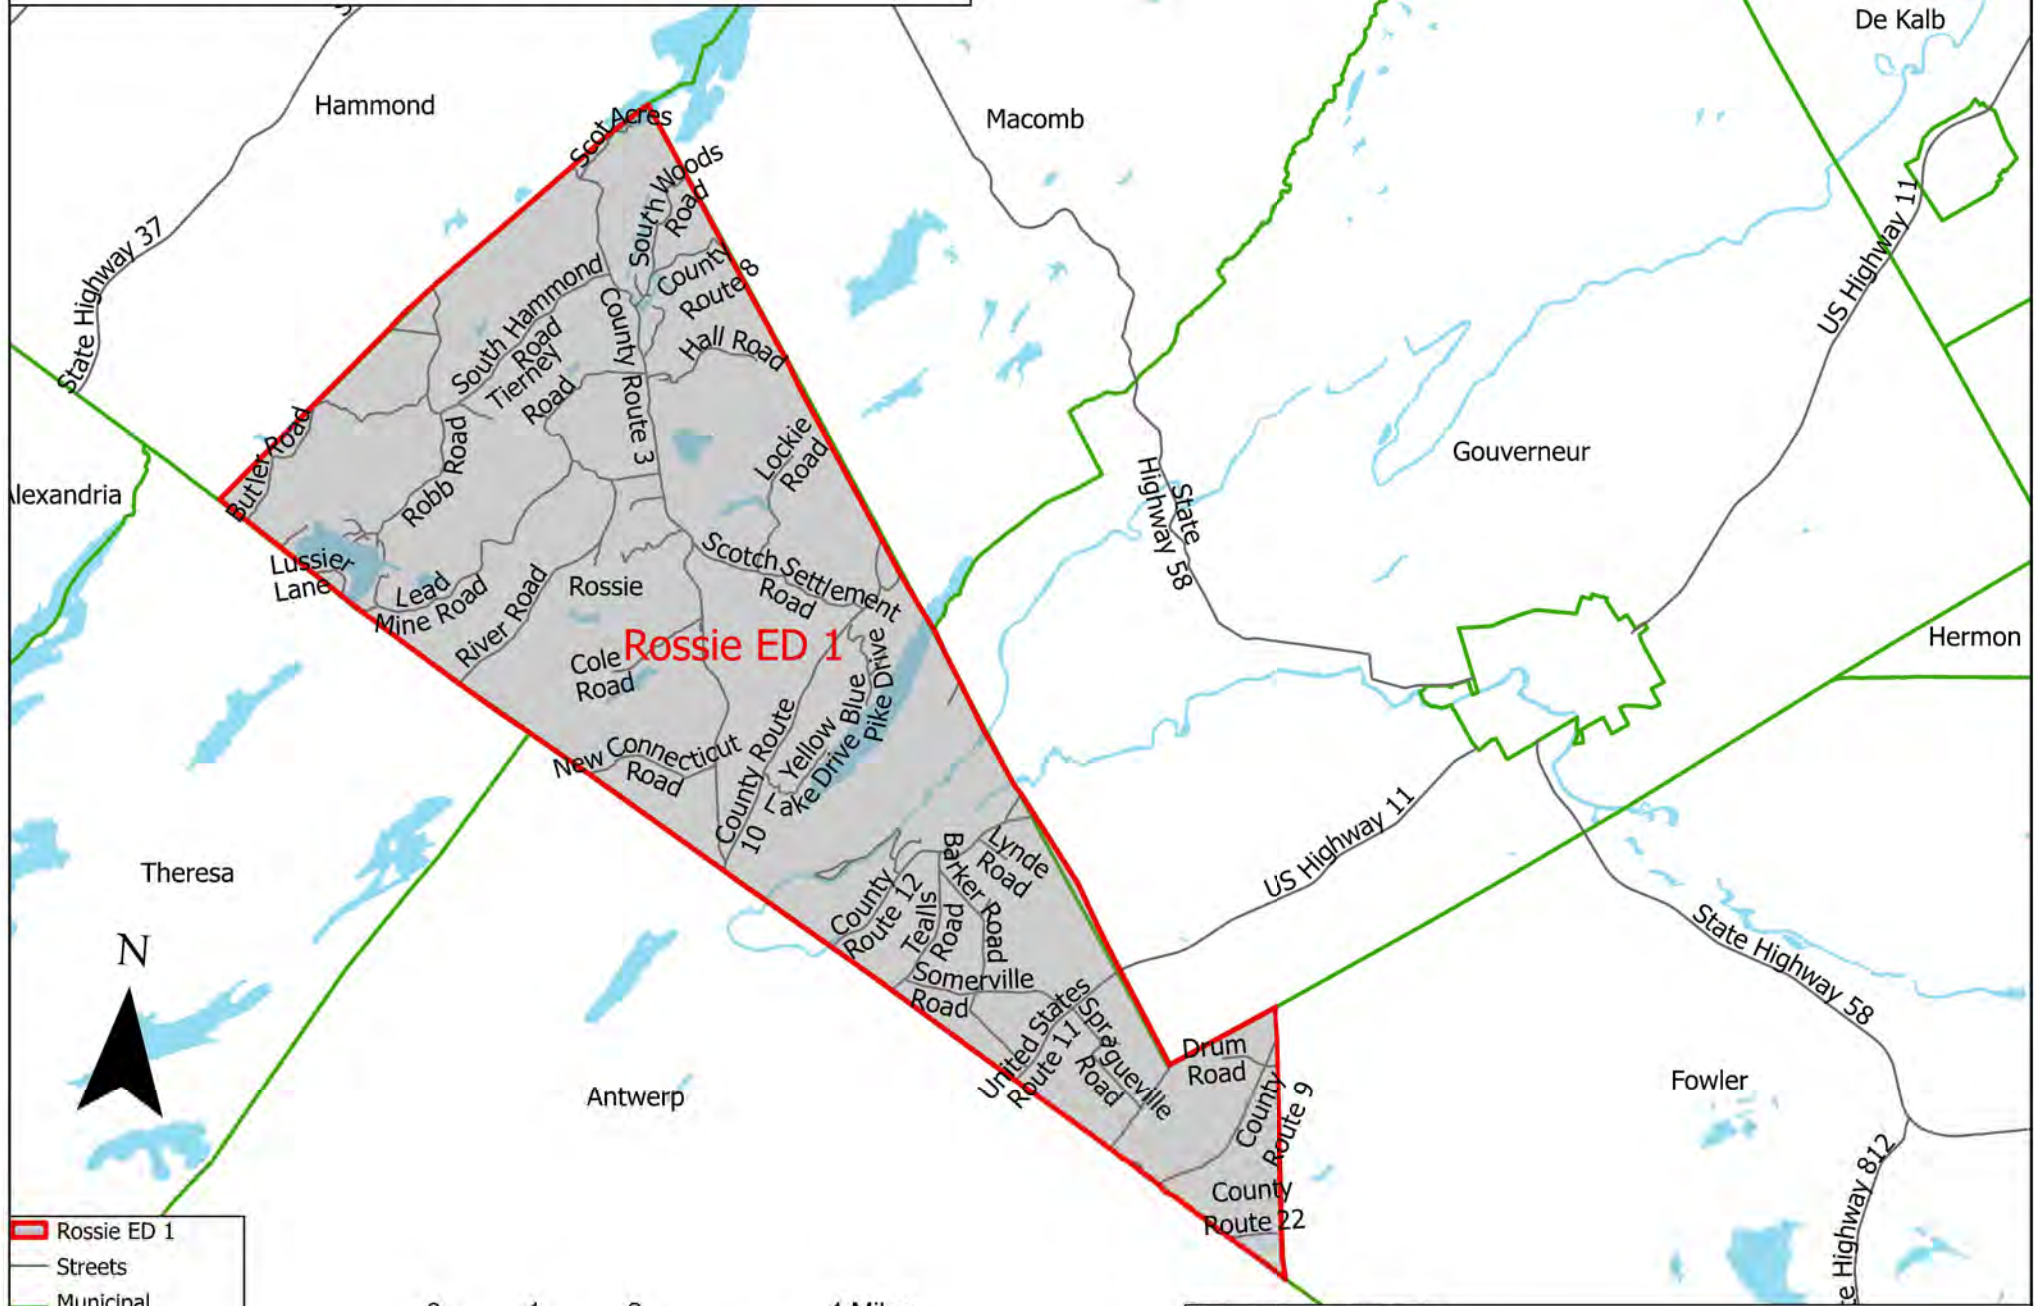

St. Lawrence County Rossie Election District 1

- Rossie ED 1
- Streets
- Municipal Boundaries
- Water