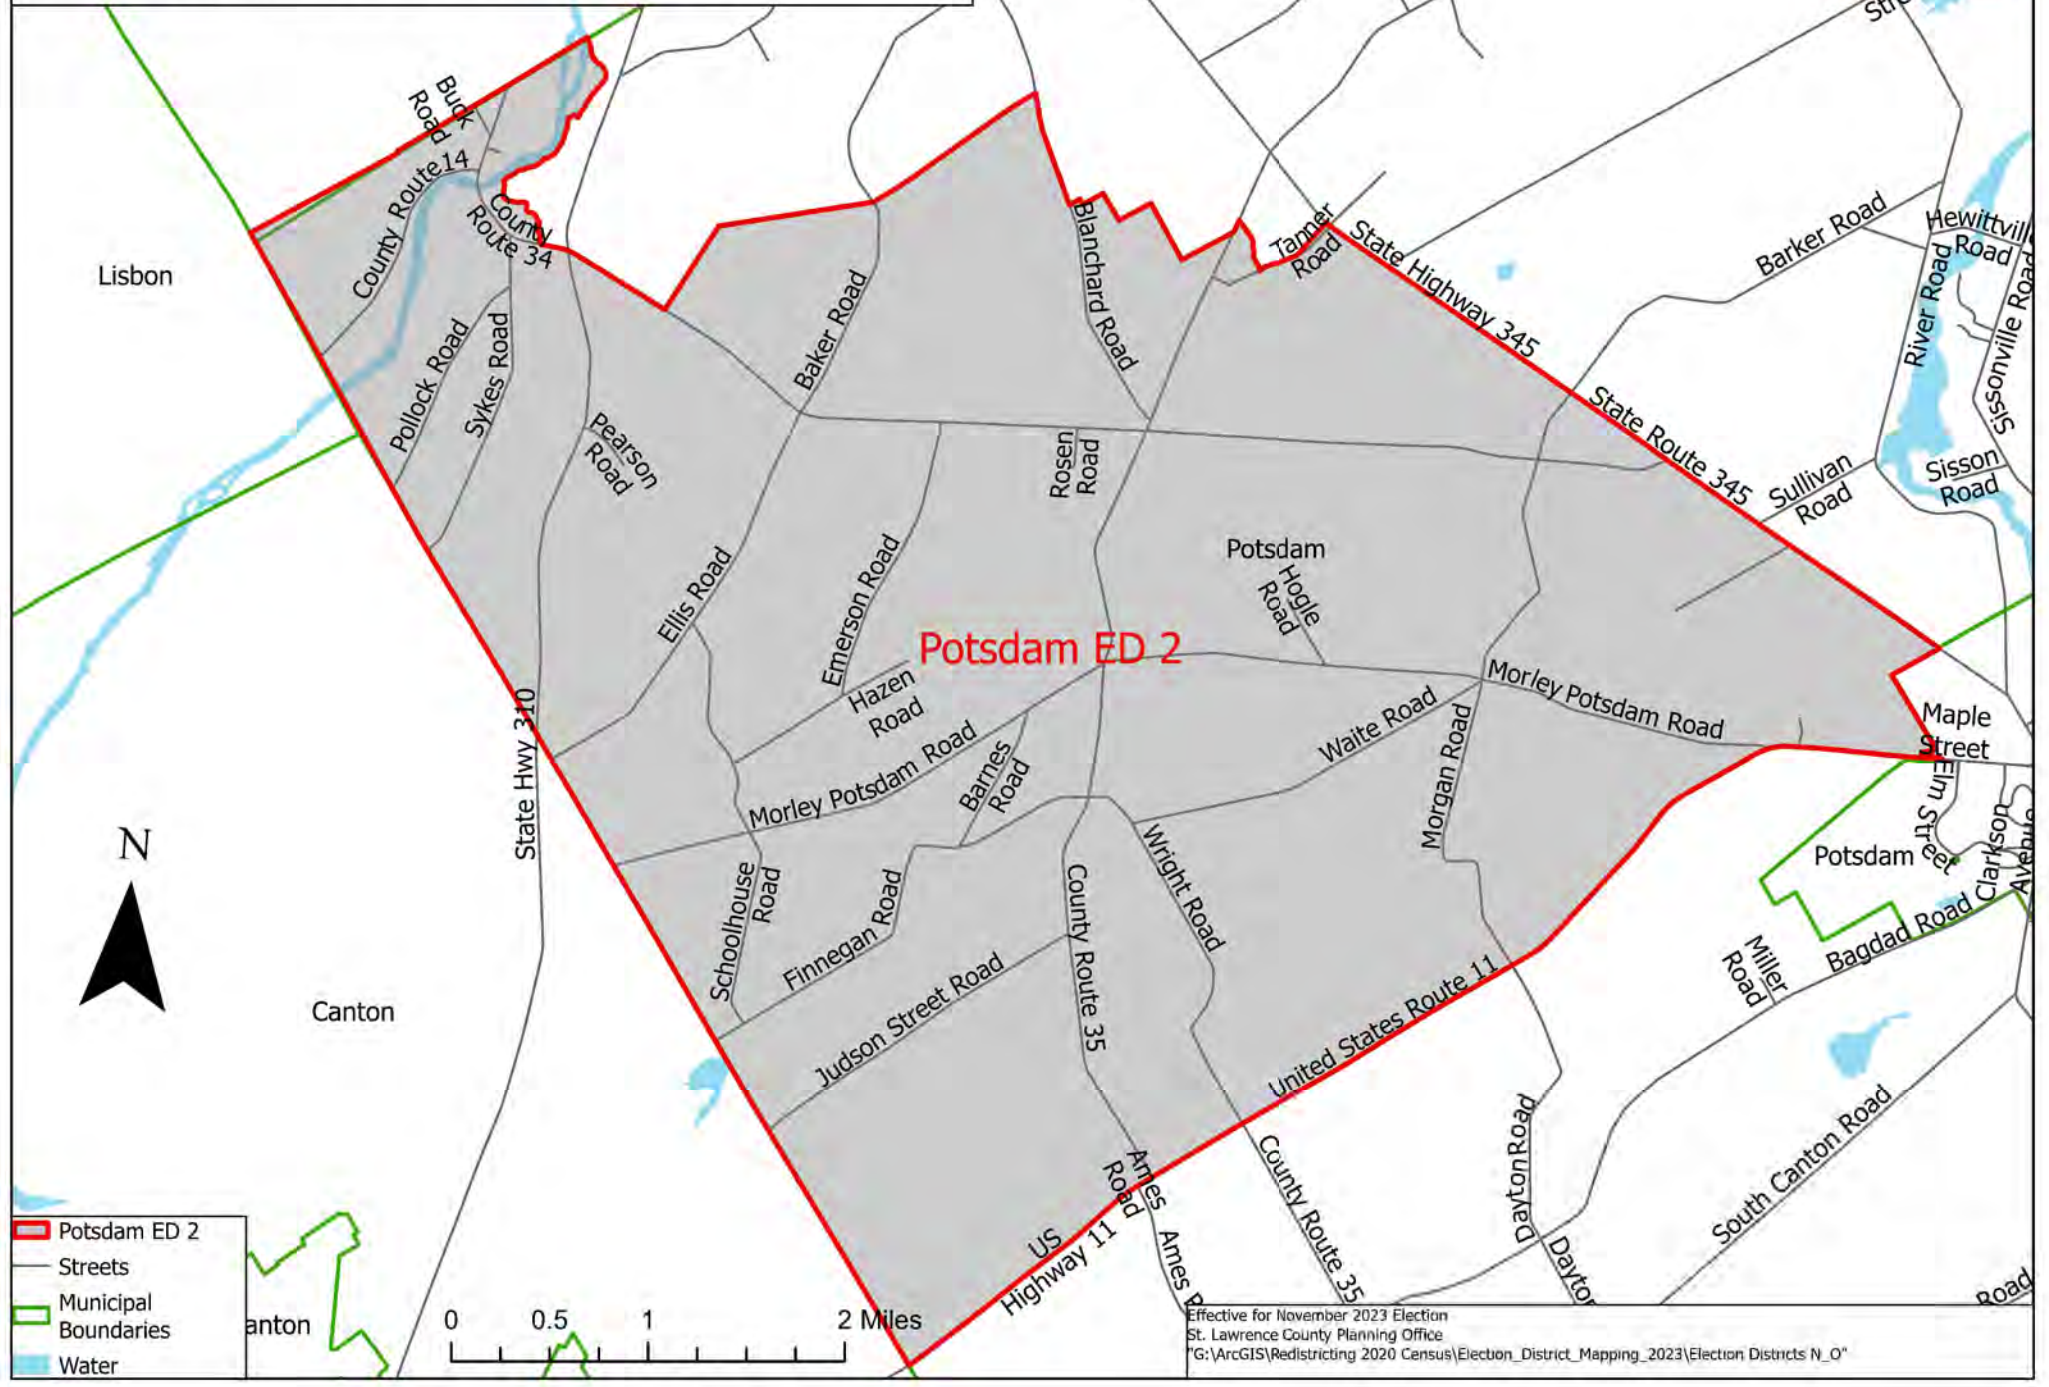

# St. Lawrence County Potsdam Election District 2

- Potsdam ED 2
- Streets
- Municipal Boundaries
- Water