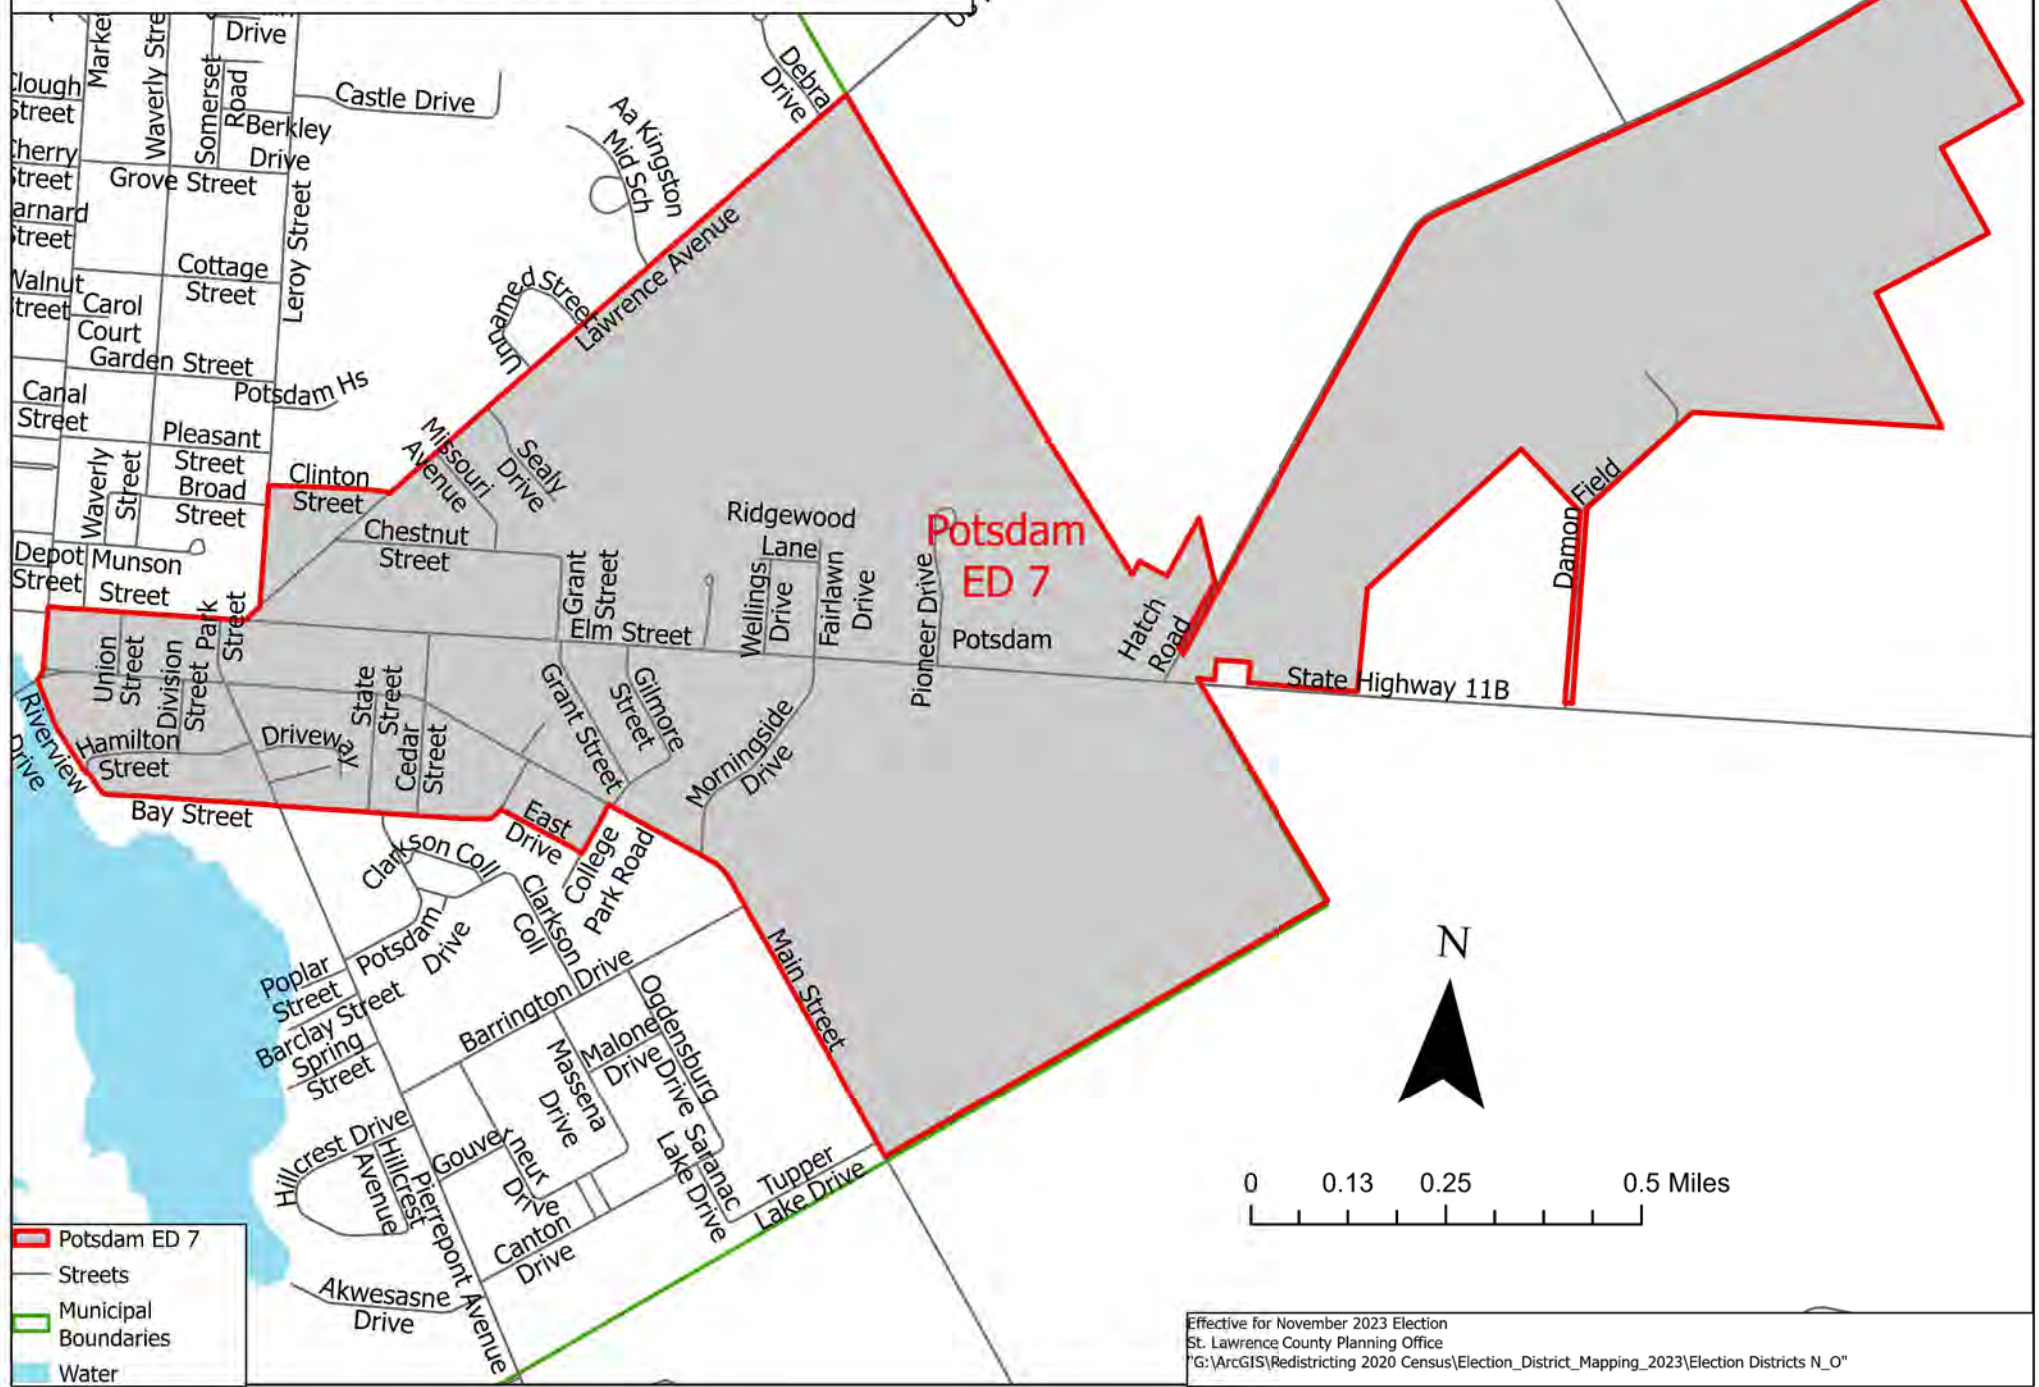

St. Lawrence County Potsdam Election District 7

- Potsdam ED 7
- Streets
- Municipal Boundaries
- Water