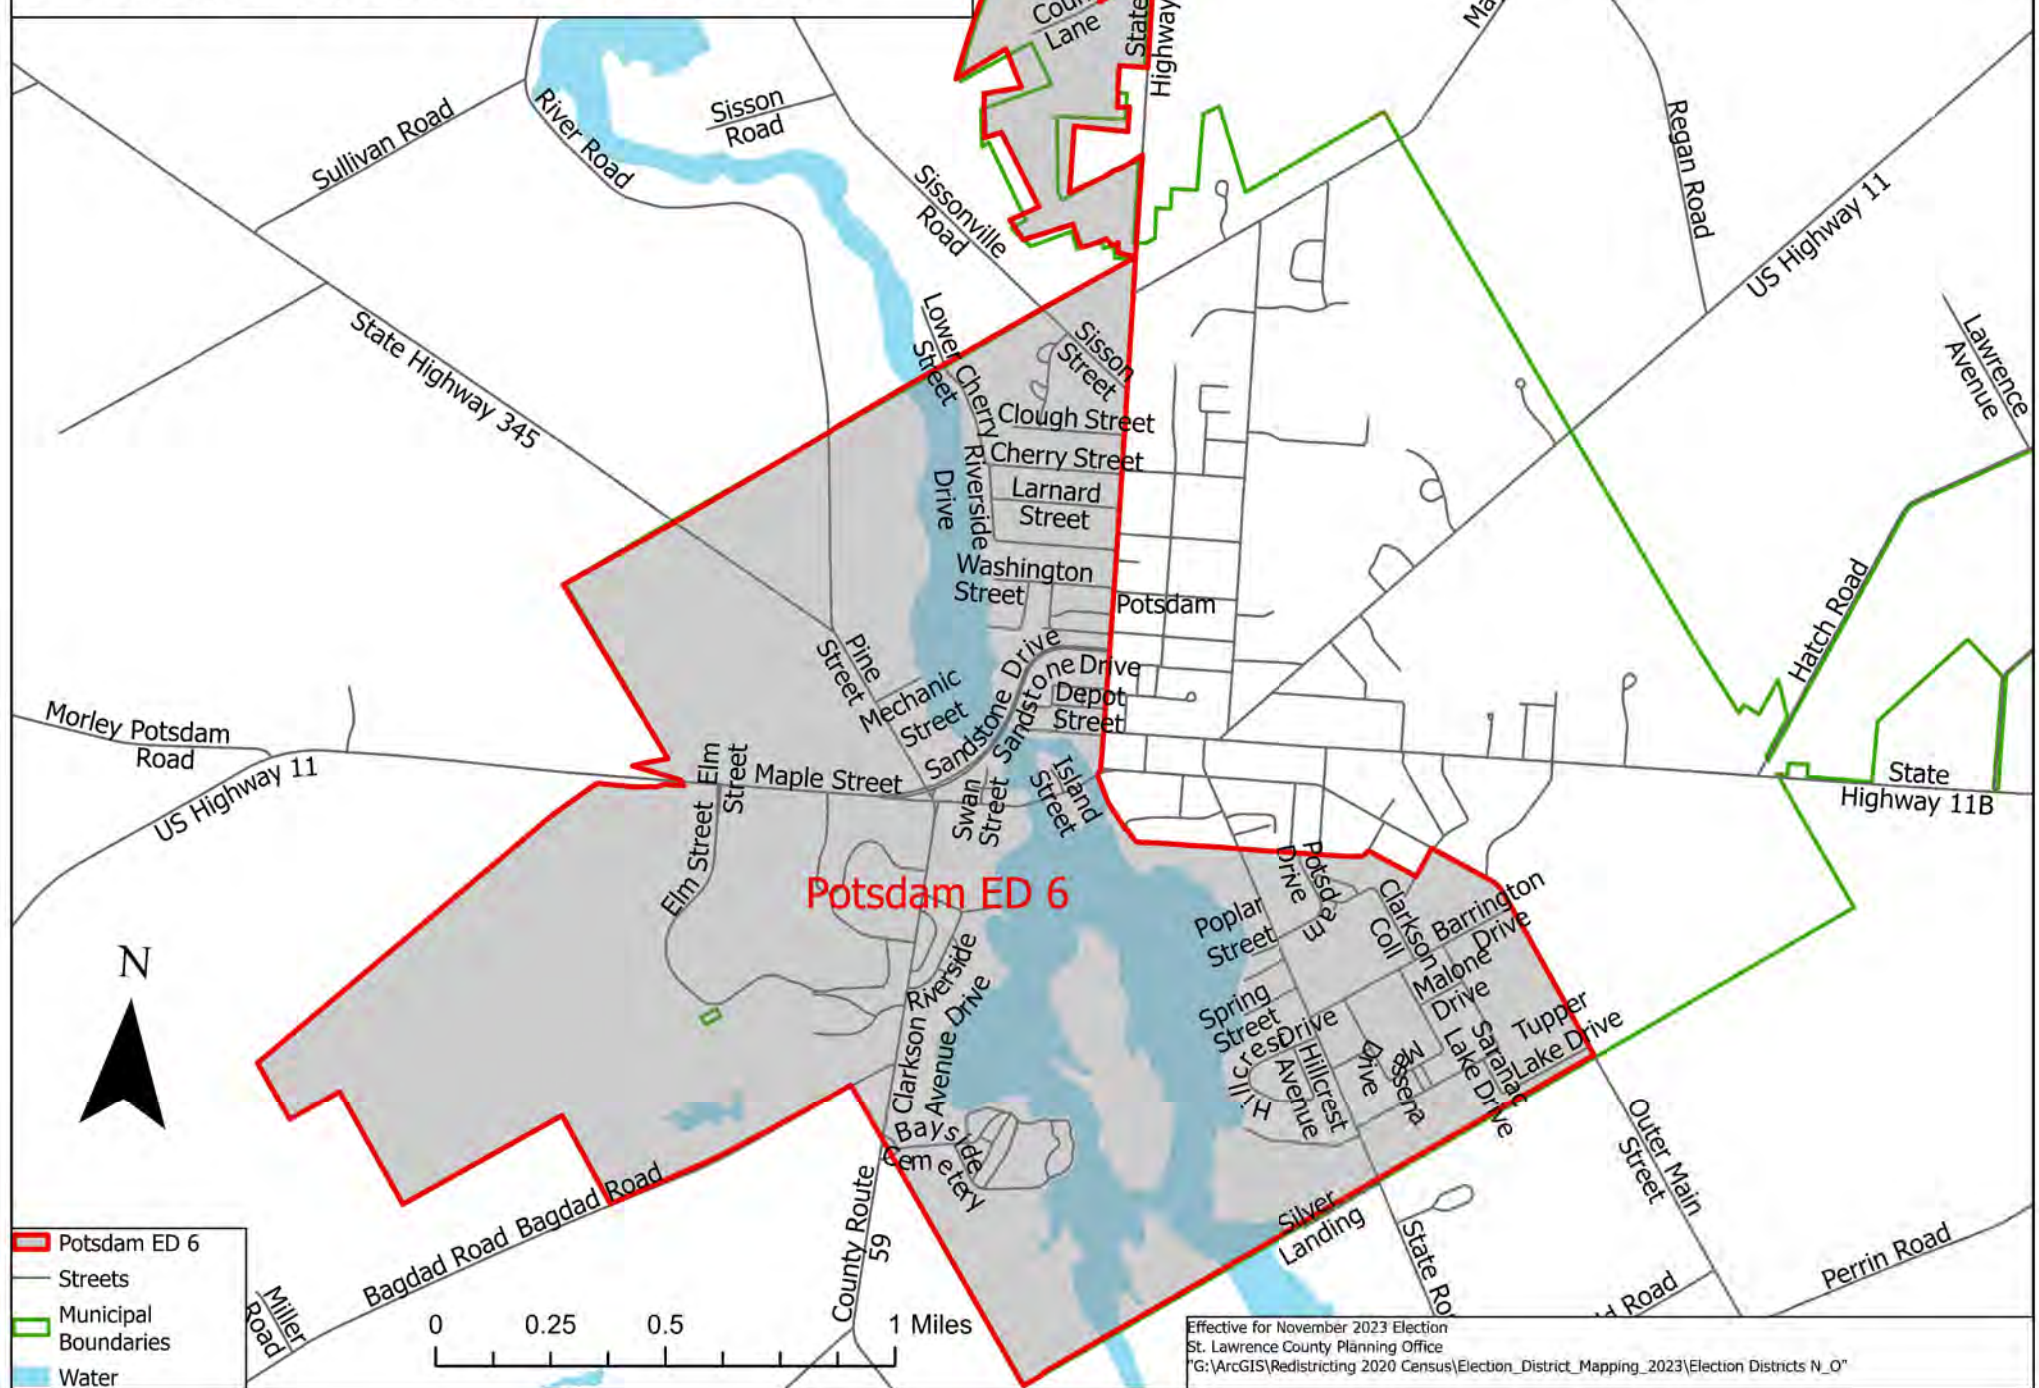

St. Lawrence County Potsdam Election District 6

Potsdam ED 6

- Potsdam ED 6
- Streets
- Municipal Boundaries
- Water

Effective for November 2023 Election
 St. Lawrence County Planning Office
 "G:\ArcGIS\Redistricting 2020 Census\Election_District_Mapping_2023\Election Districts N_0"