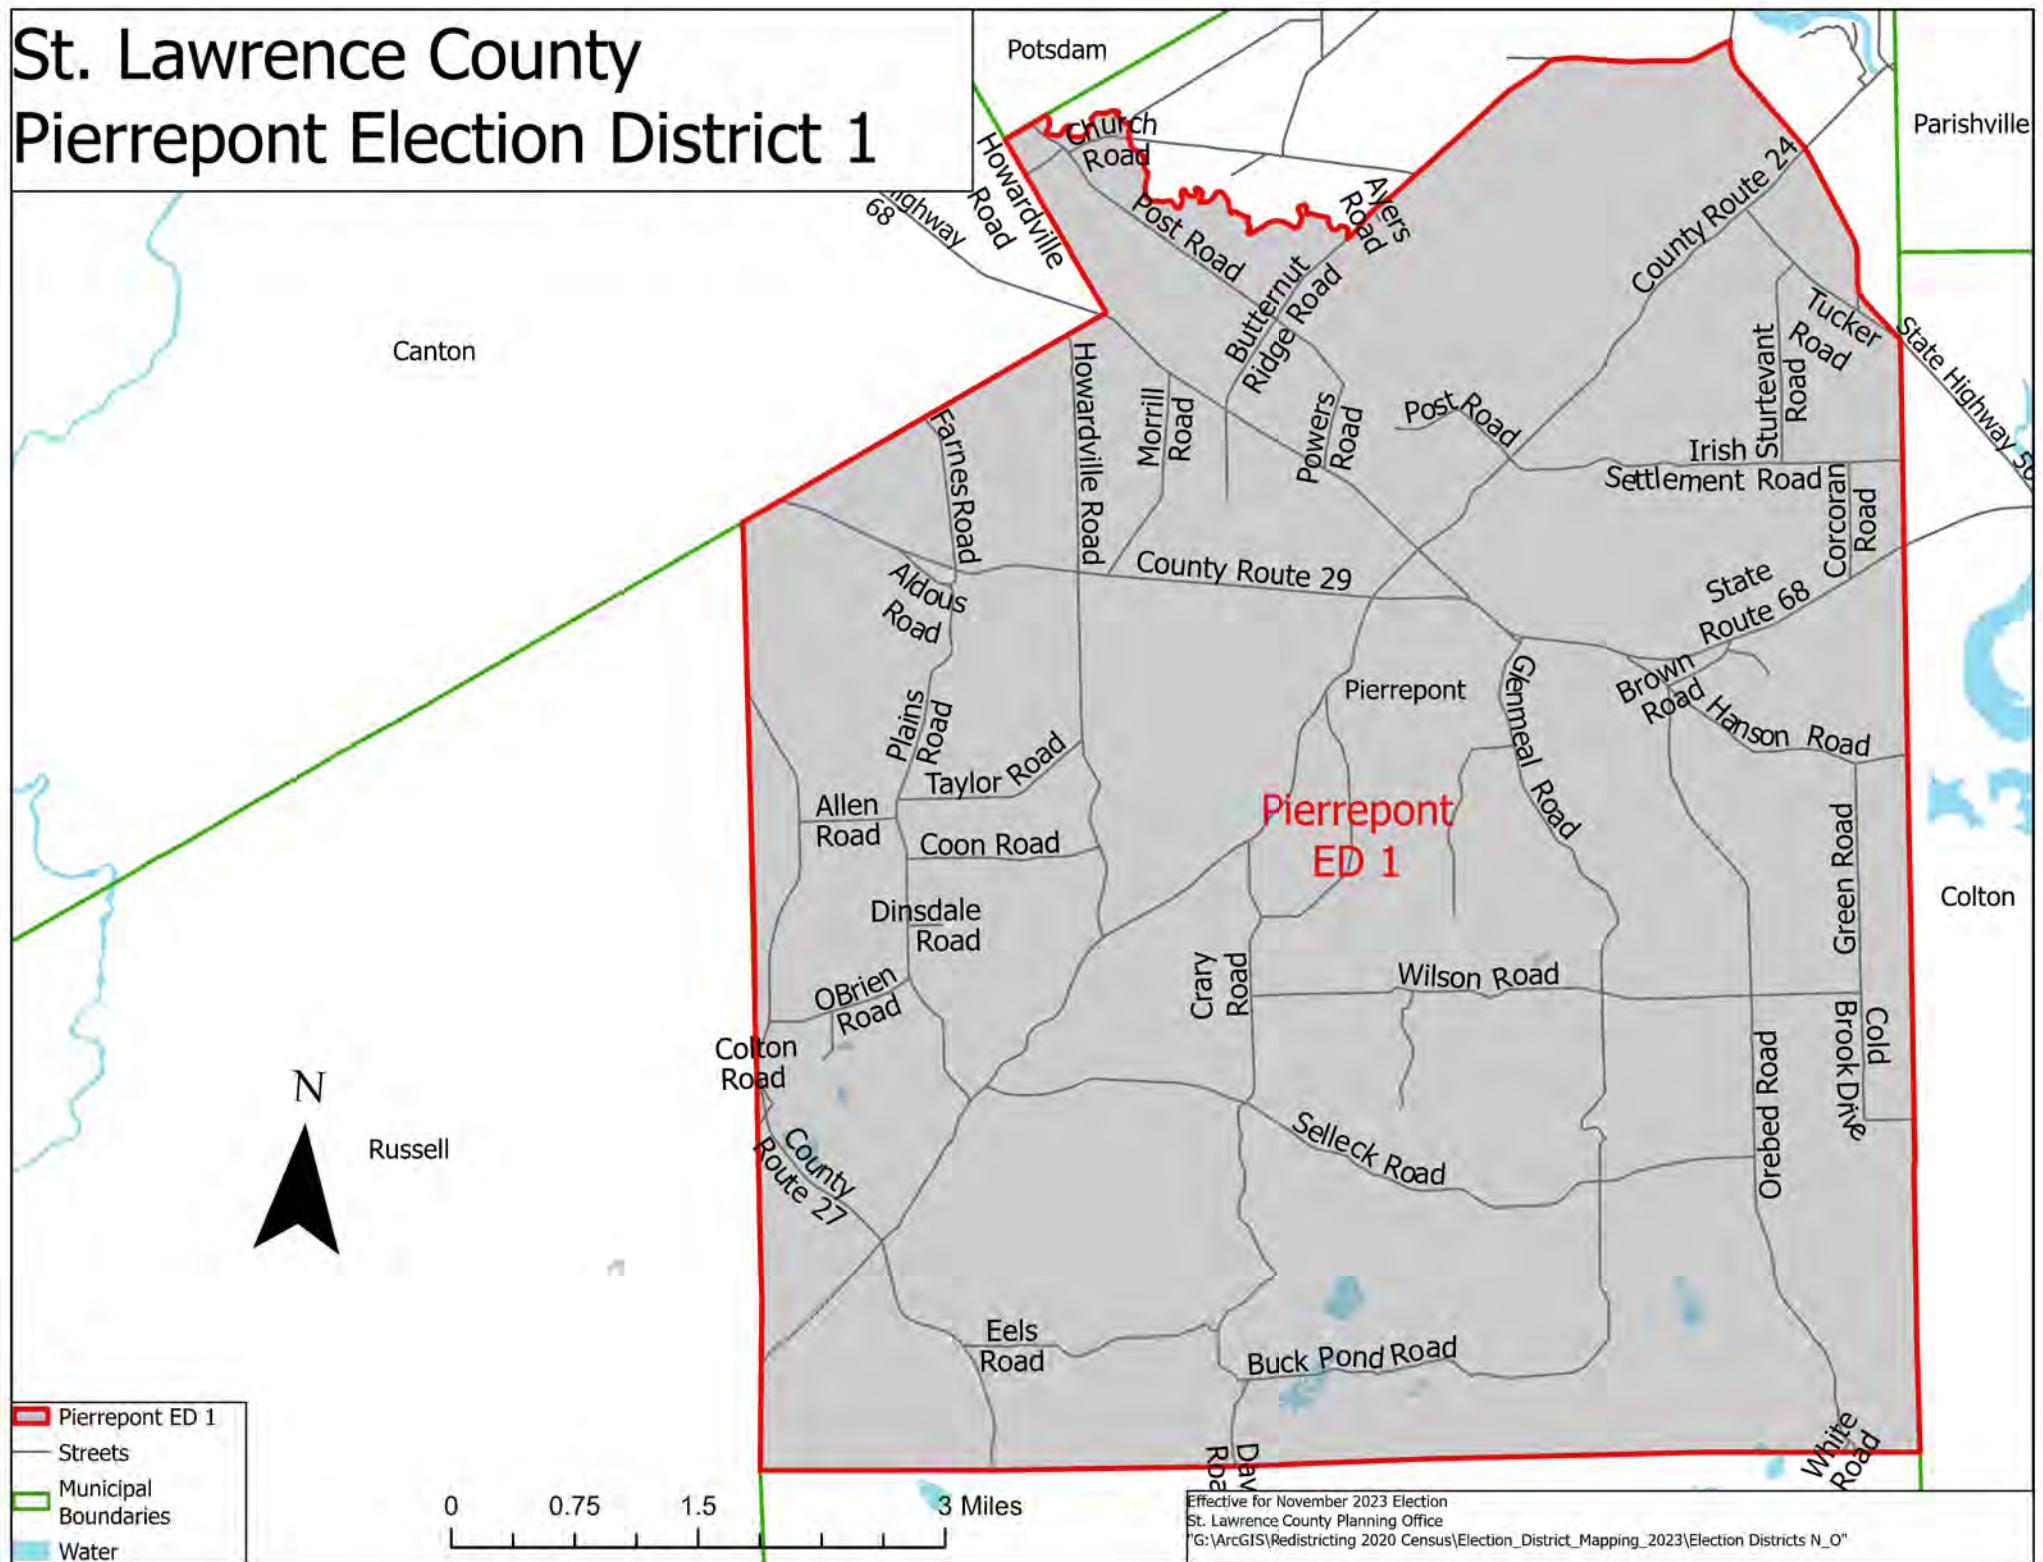

St. Lawrence County Pierrepoint Election District 1

- Pierrepoint ED 1
- Streets
- Municipal Boundaries
- Water

0 0.75 1.5 3 Miles

Effective for November 2023 Election
St. Lawrence County Planning Office
"G:\ArcGIS\Redistricting 2020 Census\Election_District_Mapping_2023\Election Districts N_0"