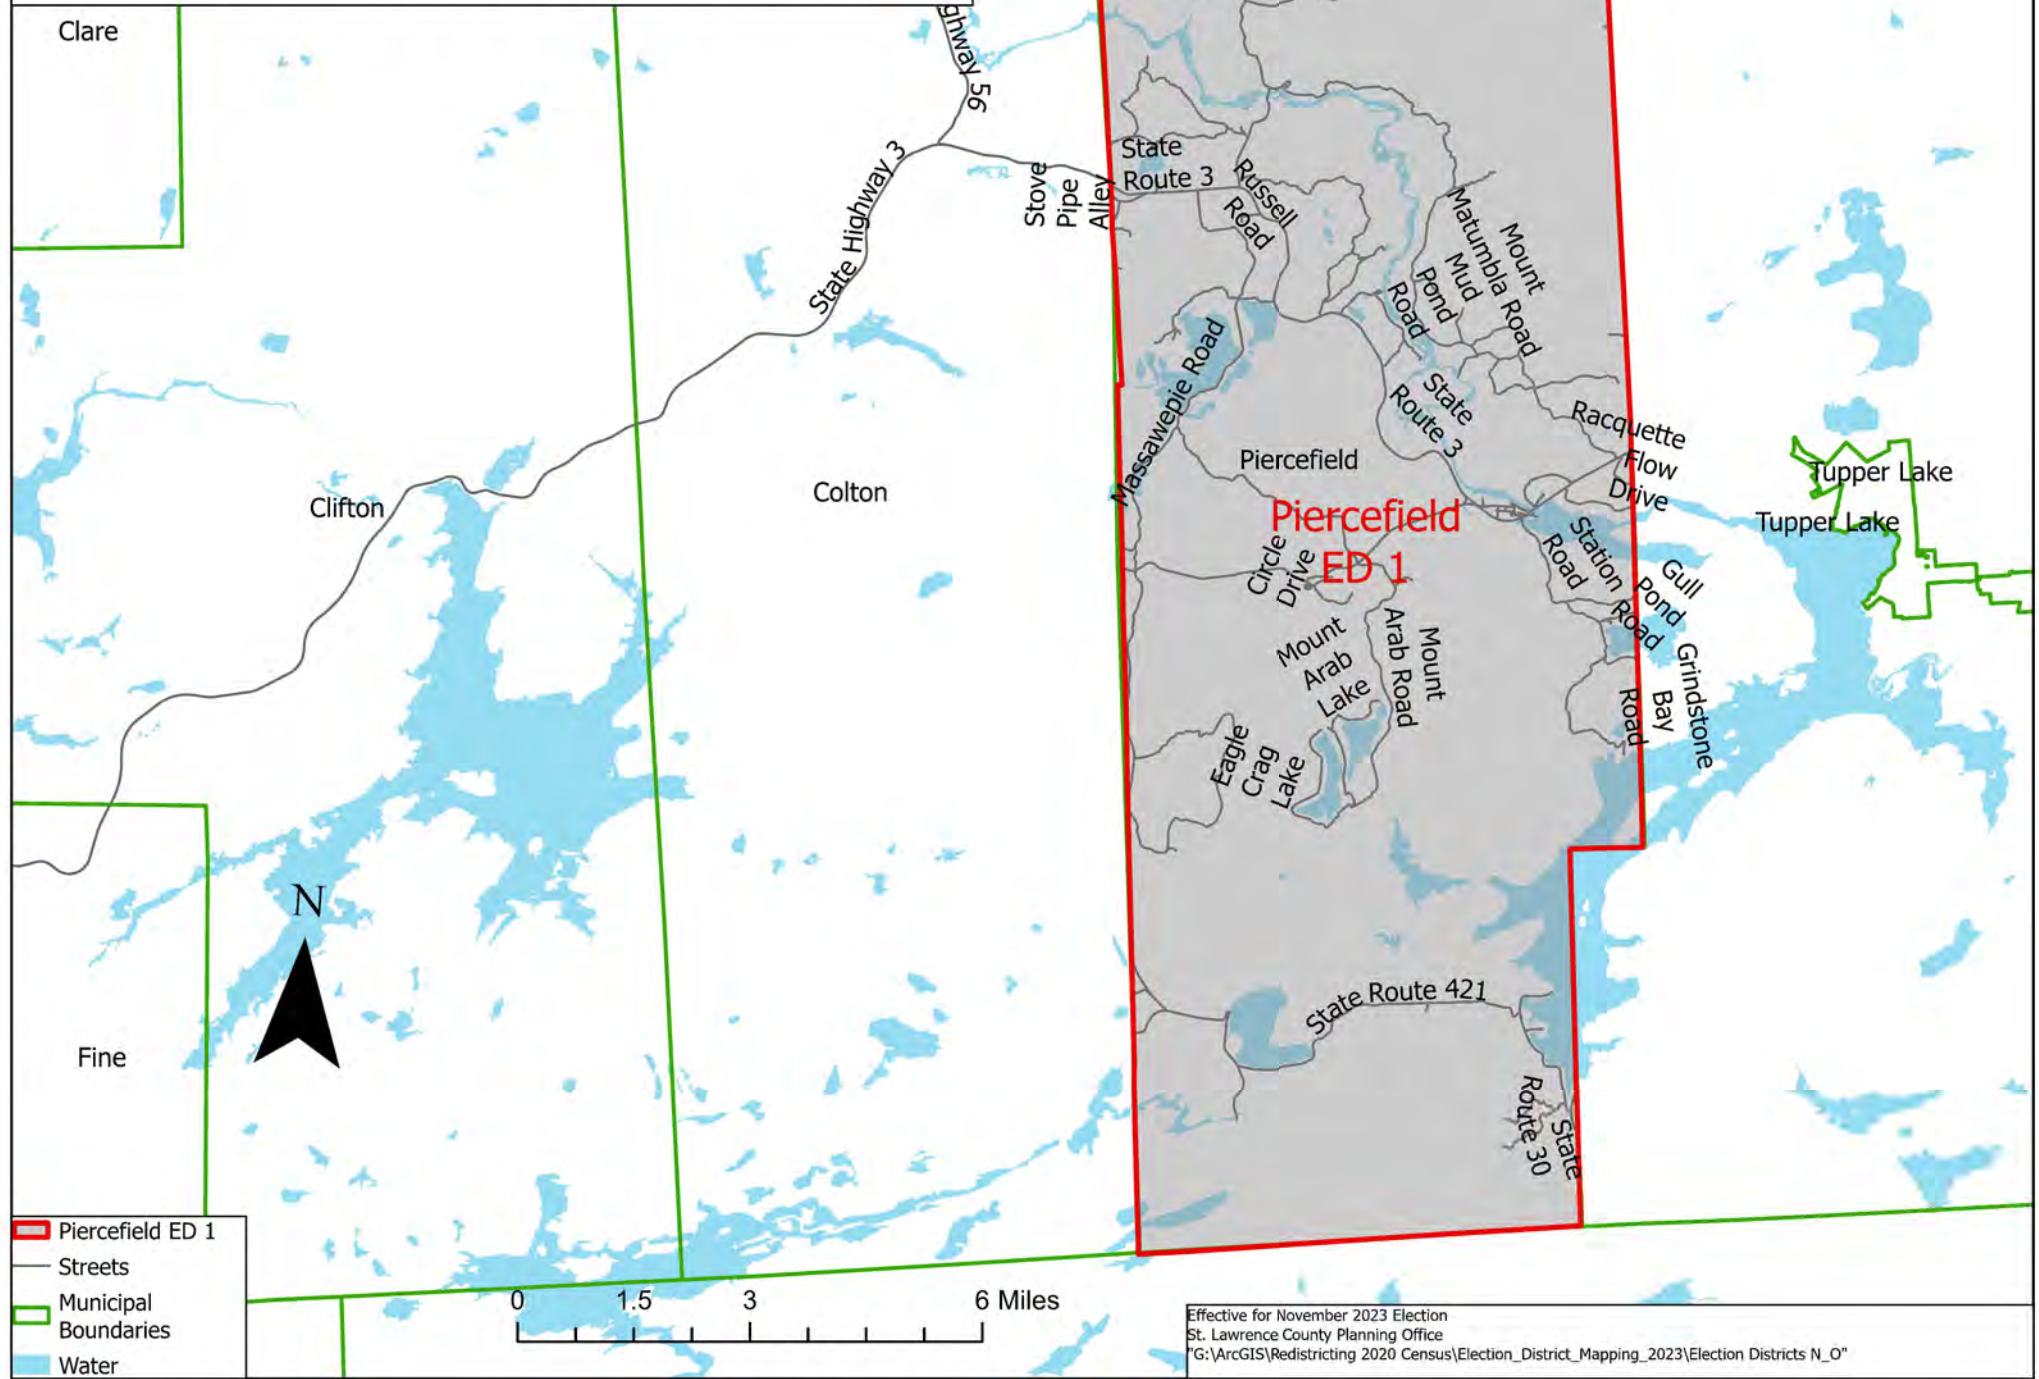

St. Lawrence County Piercefield Election District 1

- Piercefield ED 1
- Streets
- Municipal Boundaries
- Water

0 1.5 3 6 Miles

Effective for November 2023 Election
St. Lawrence County Planning Office
"G:\ArcGIS\Redistricting 2020 Census\Election_District_Mapping_2023\Election Districts N_O"