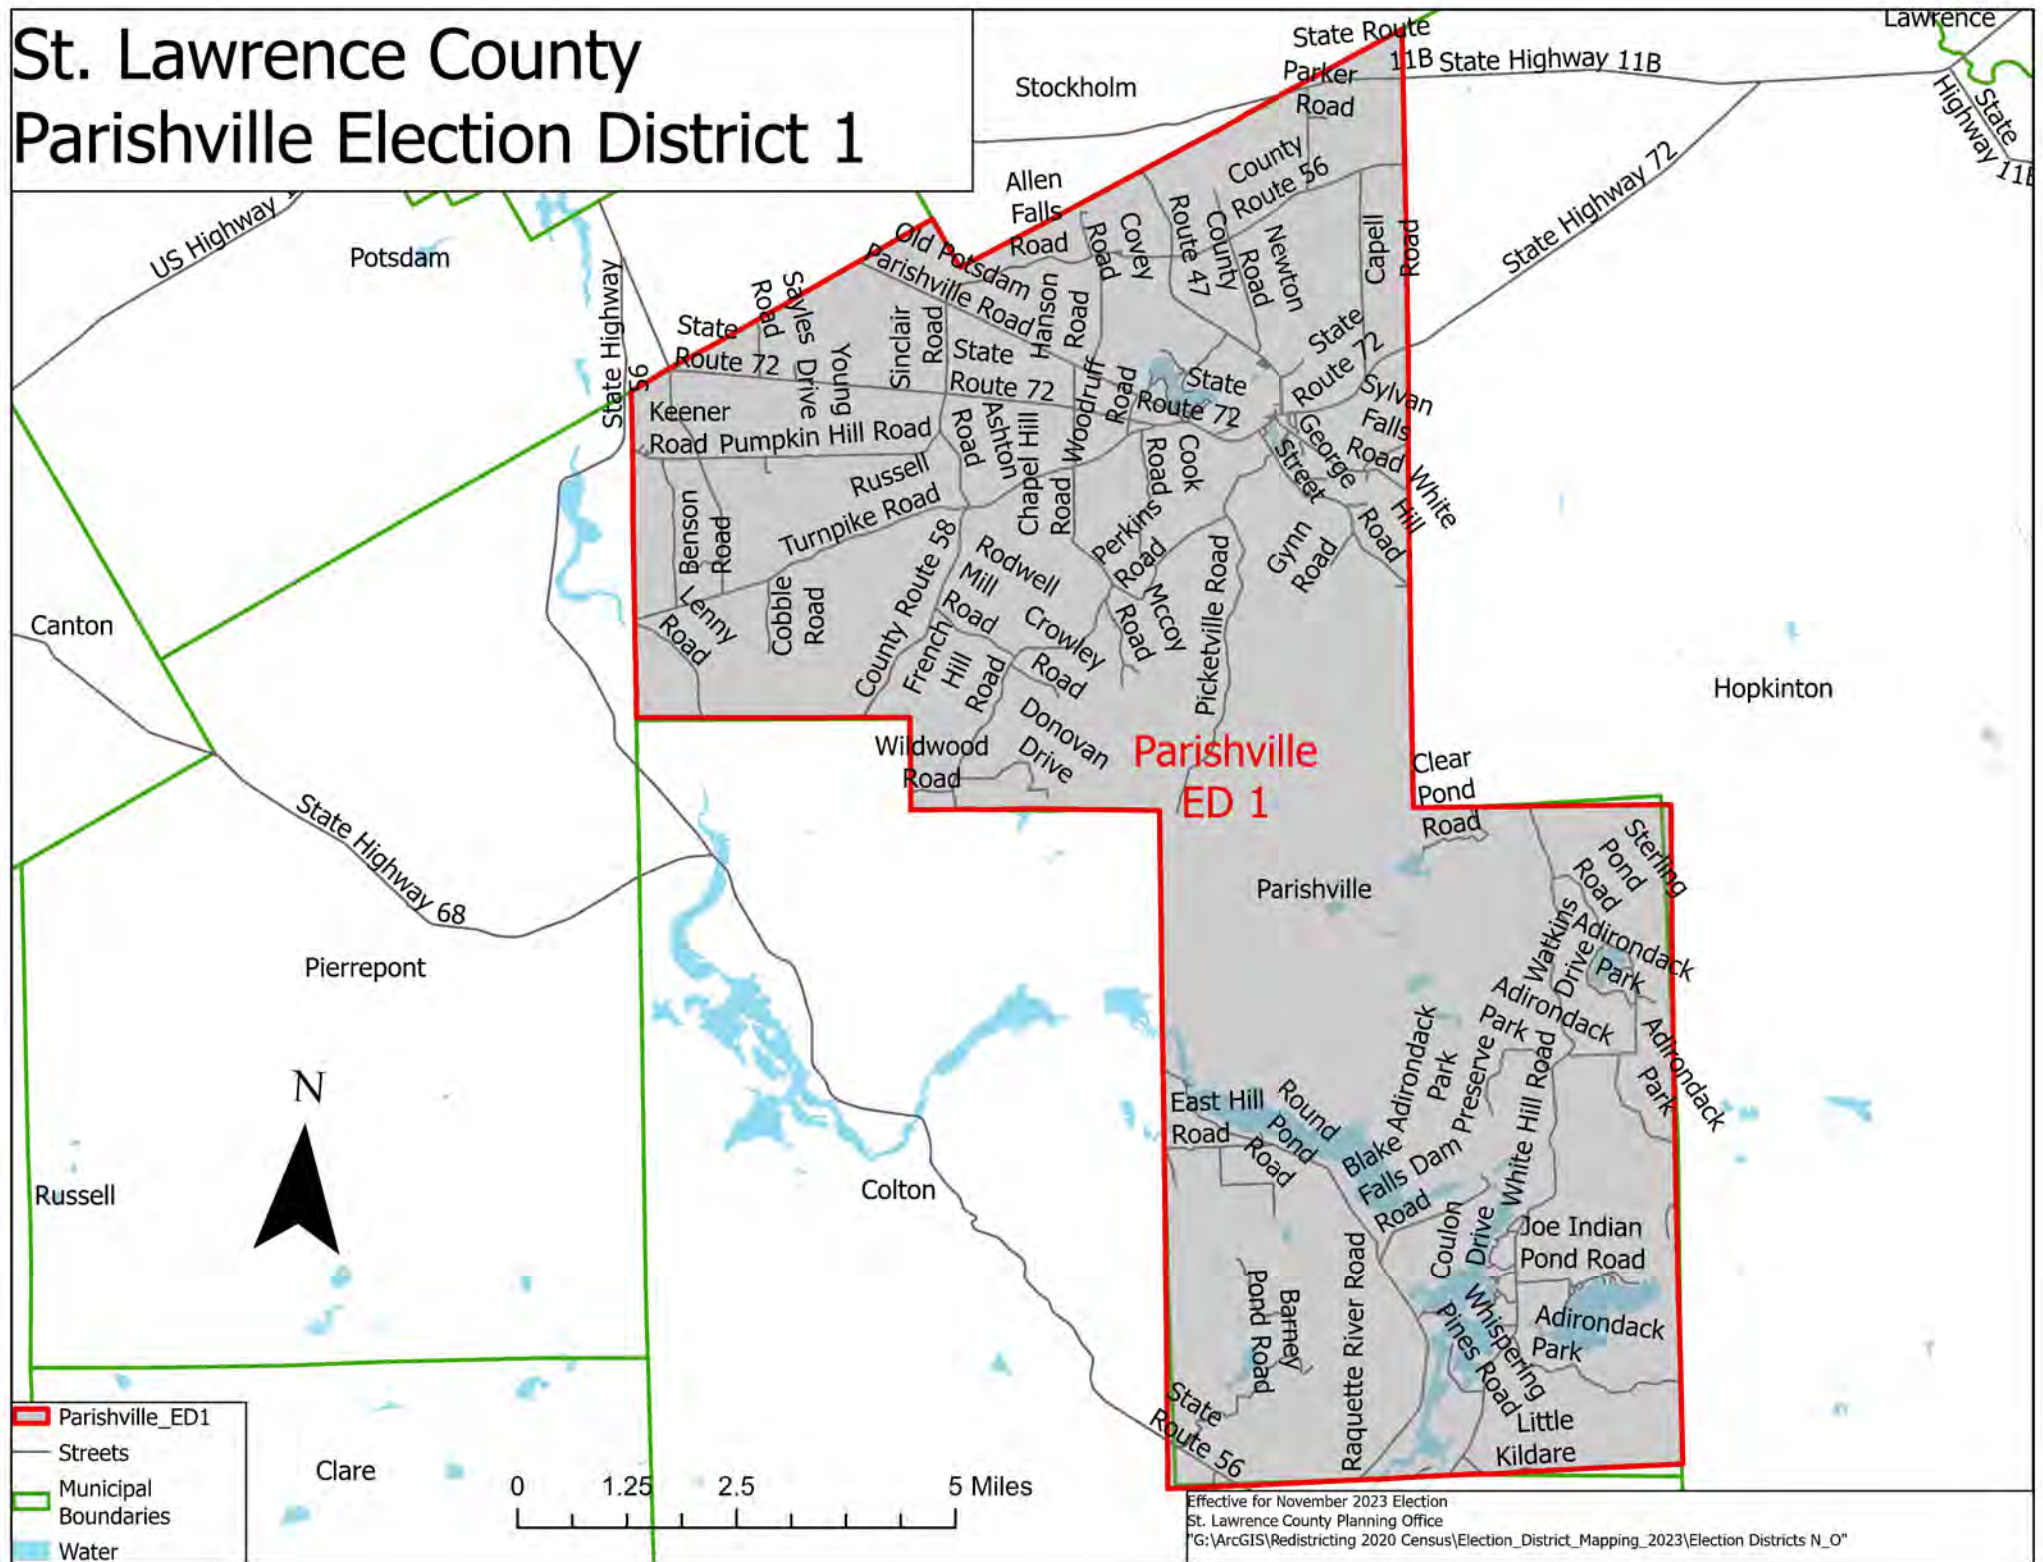

St. Lawrence County

Parishville Election District 1

- ▭ Parishville_ED1
- Streets
- ▭ Municipal Boundaries
- ▭ Water