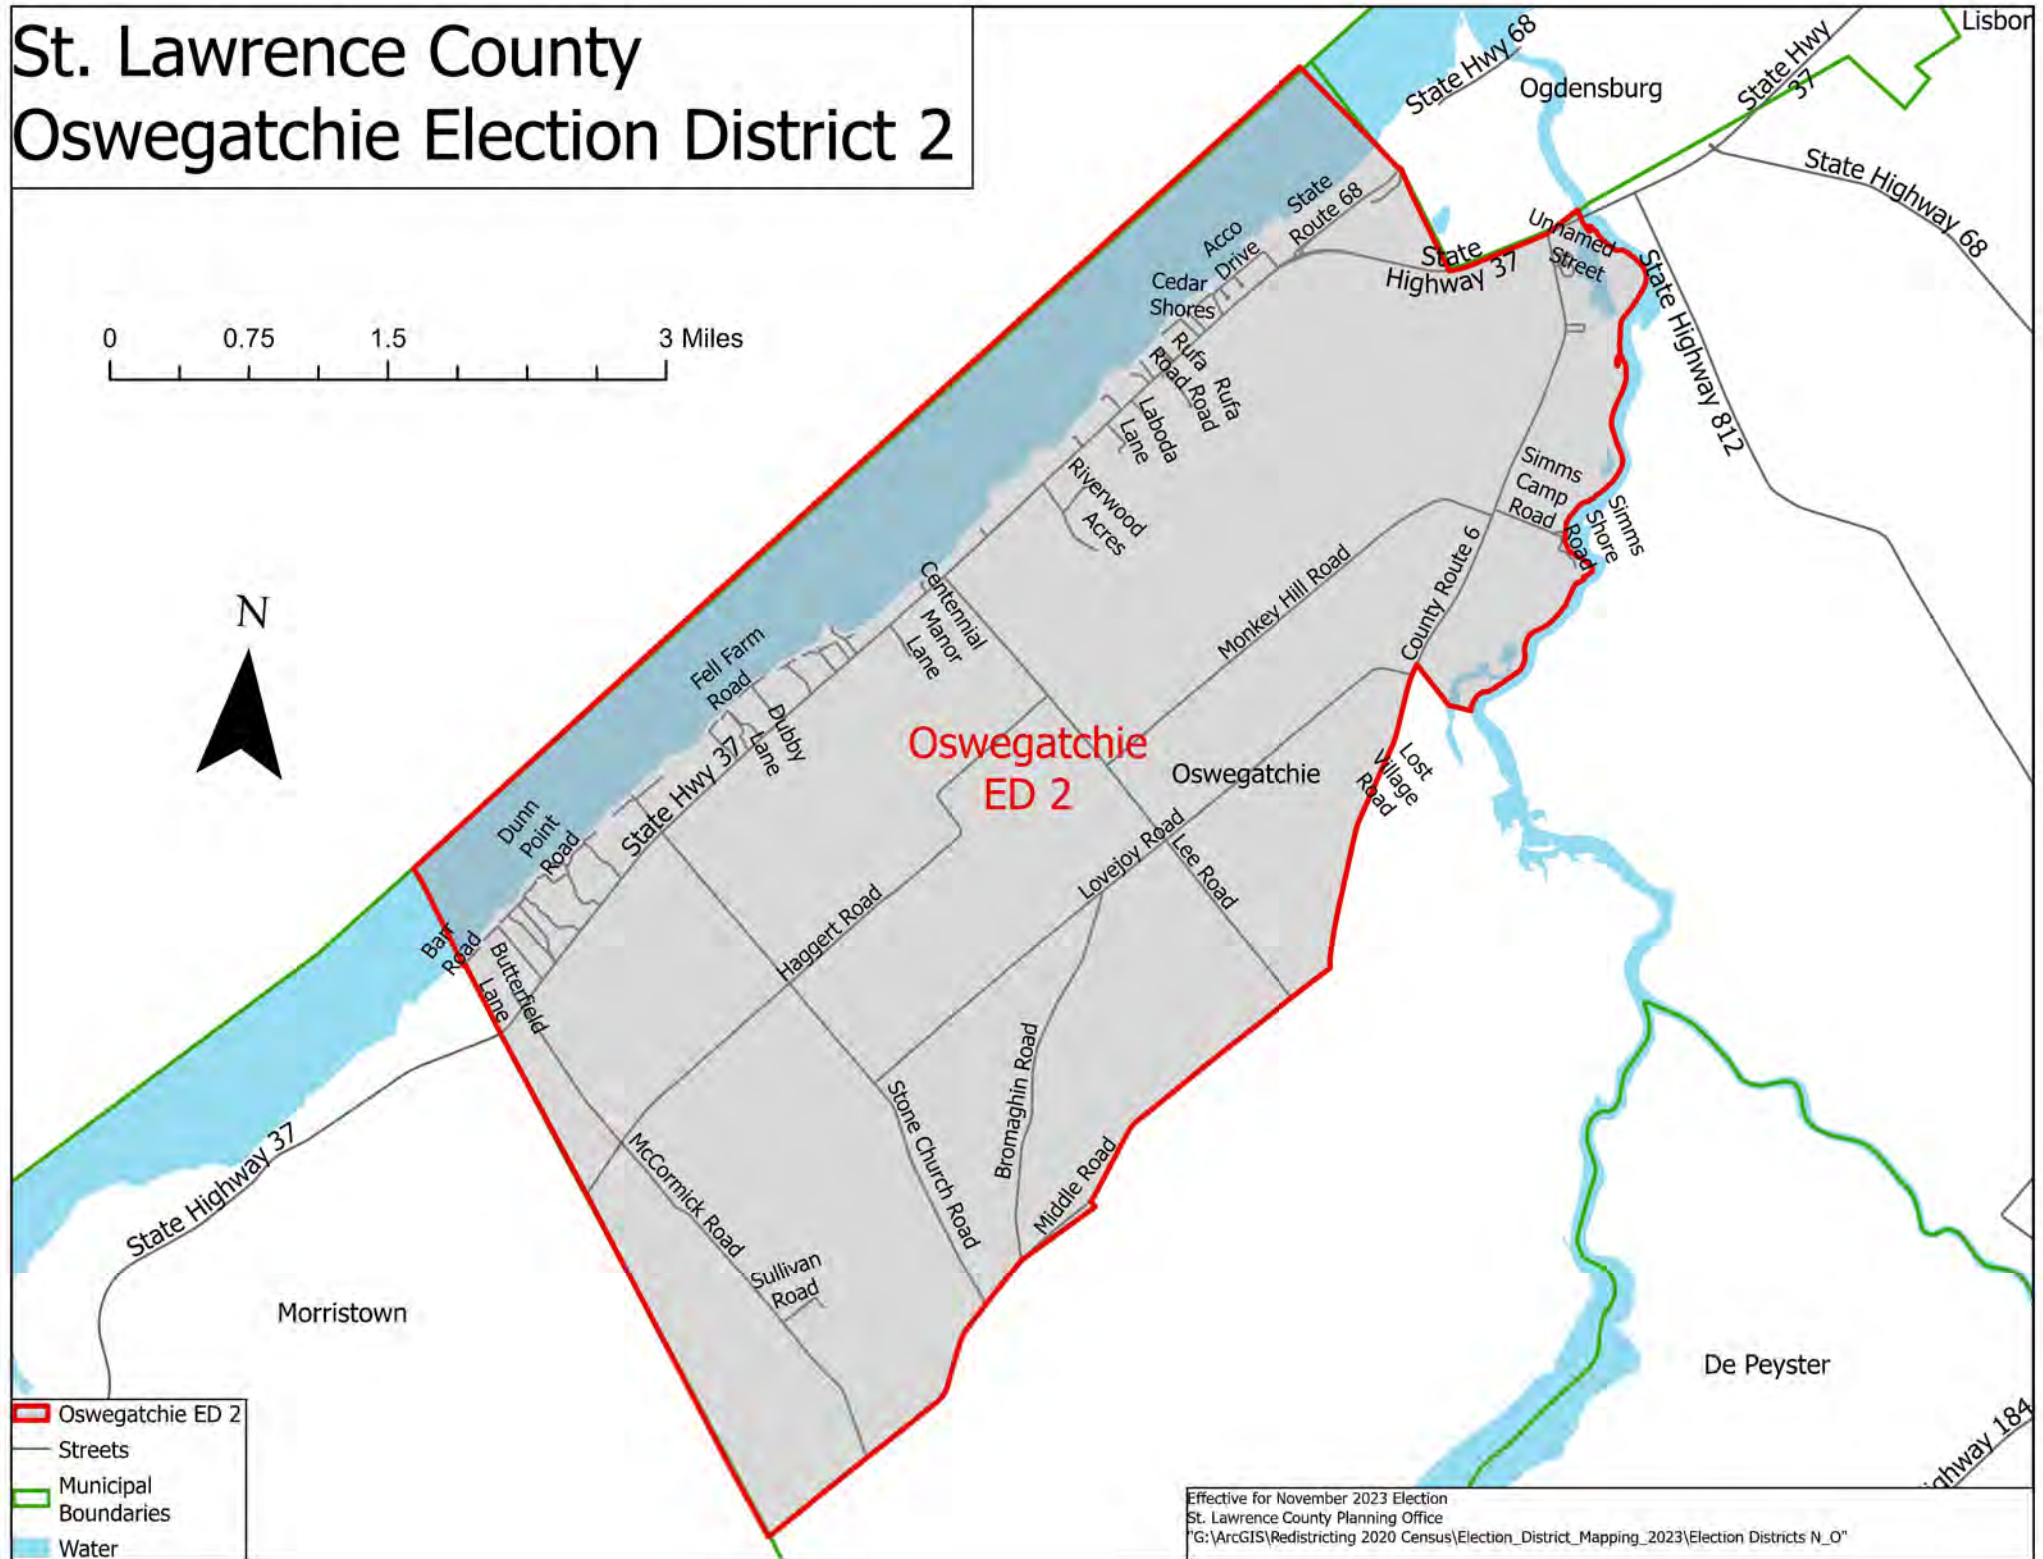

St. Lawrence County Oswegatchie Election District 2

- Oswegatchie ED 2
- Streets
- Municipal Boundaries
- Water

Effective for November 2023 Election
St. Lawrence County Planning Office
G:\ArcGIS\Redistricting 2020 Census\Election_District_Mapping_2023\Election Districts N_O