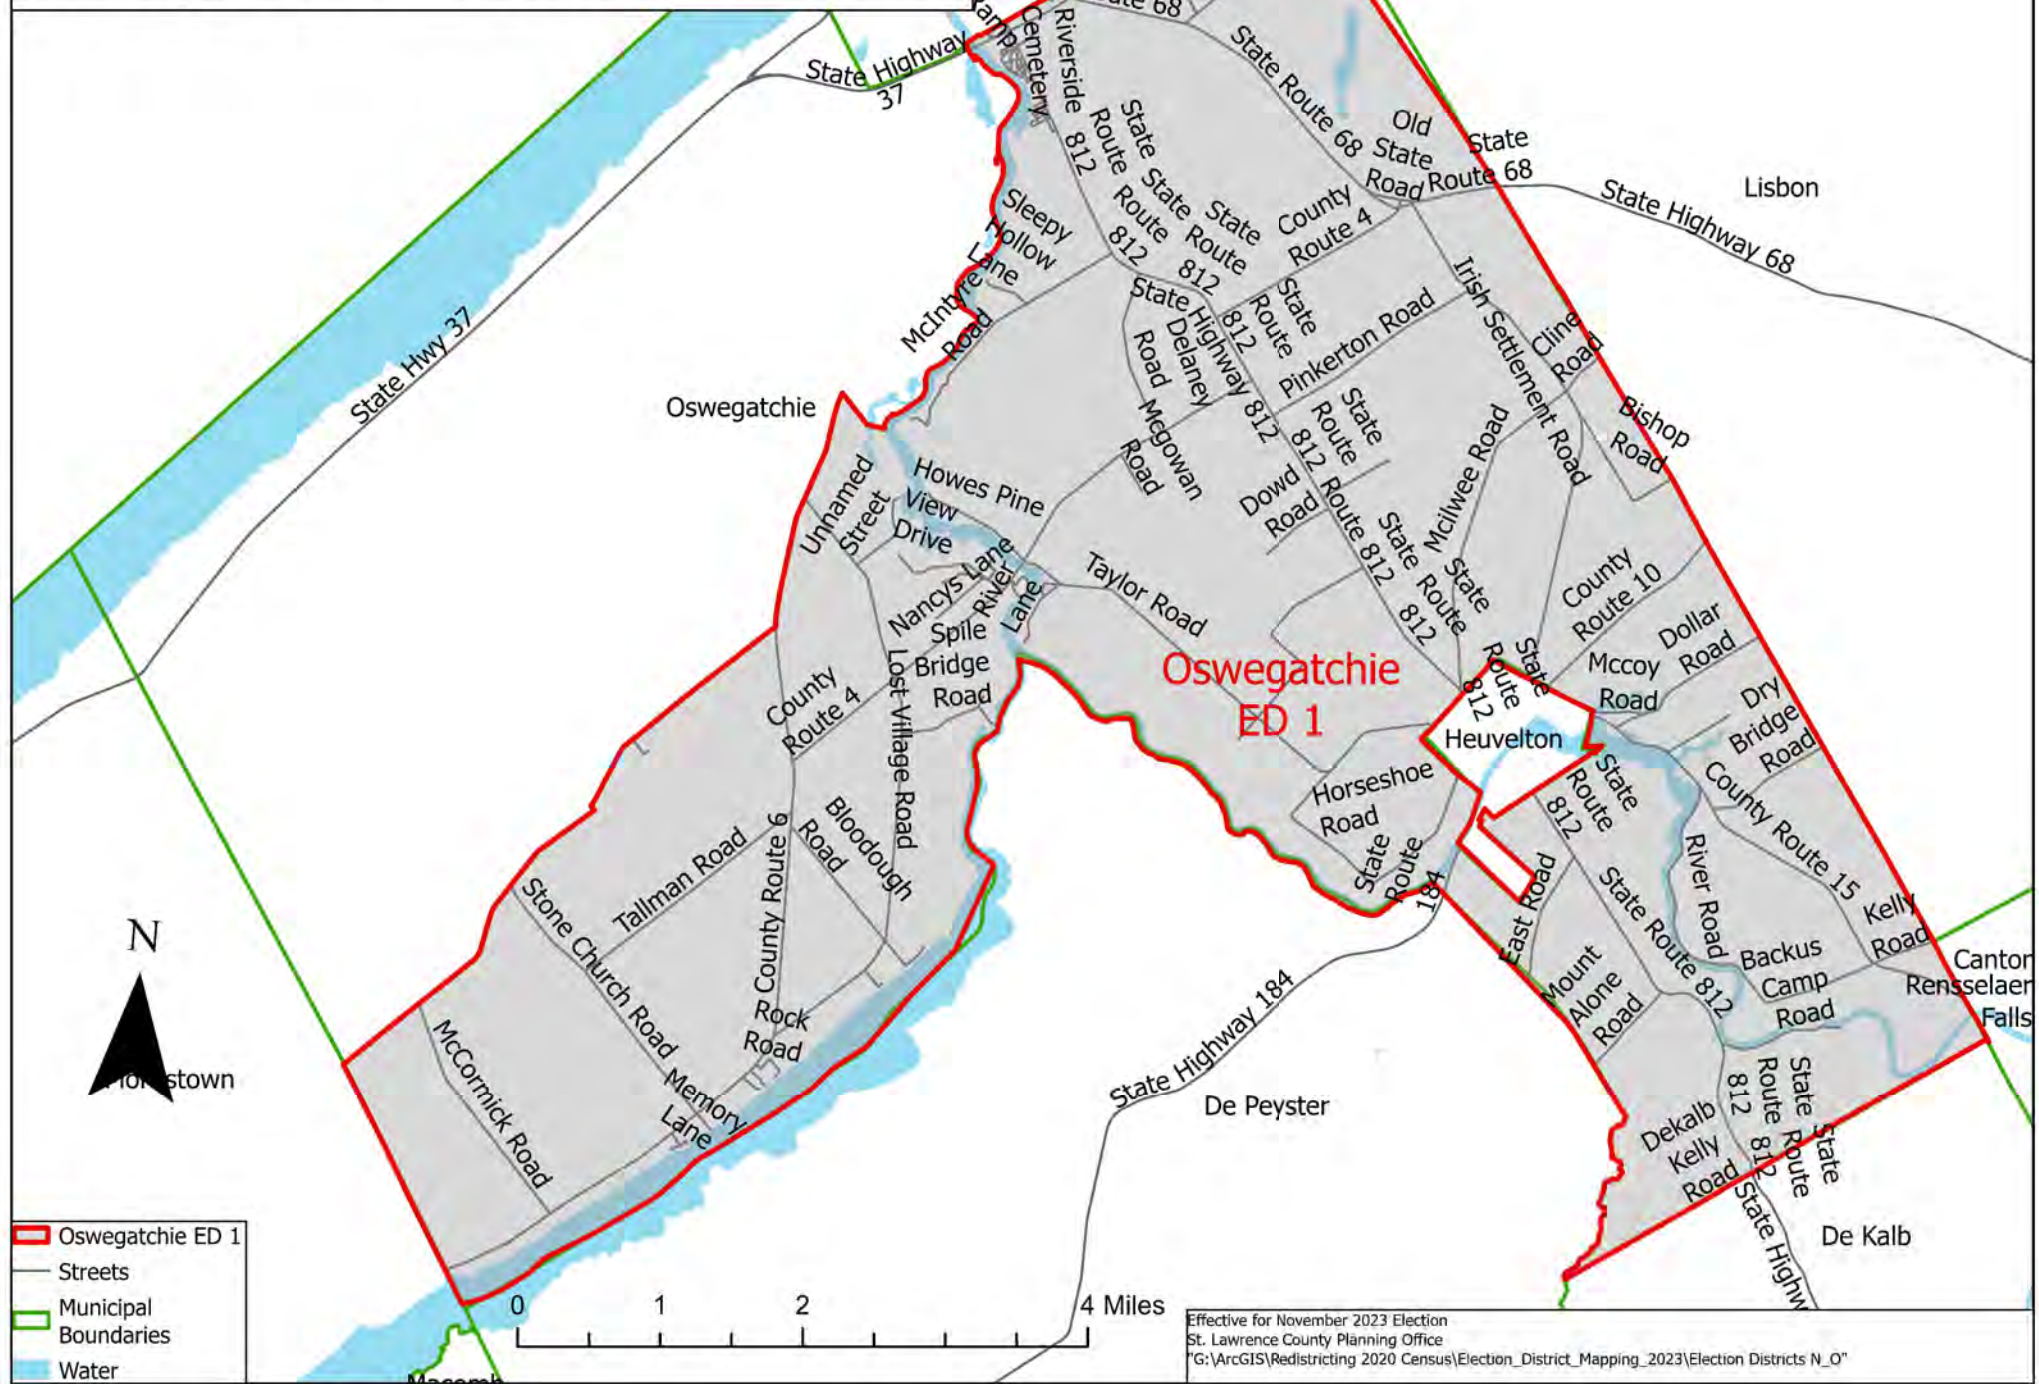

St. Lawrence County Oswegatchie Election District 1

Oswegatchie ED 1
 Streets
 Municipal Boundaries
 Water

Effective for November 2023 Election
 St. Lawrence County Planning Office
 "G:\ArcGIS\Redistricting 2020 Census\Election_District_Mapping_2023\Election Districts N_O"