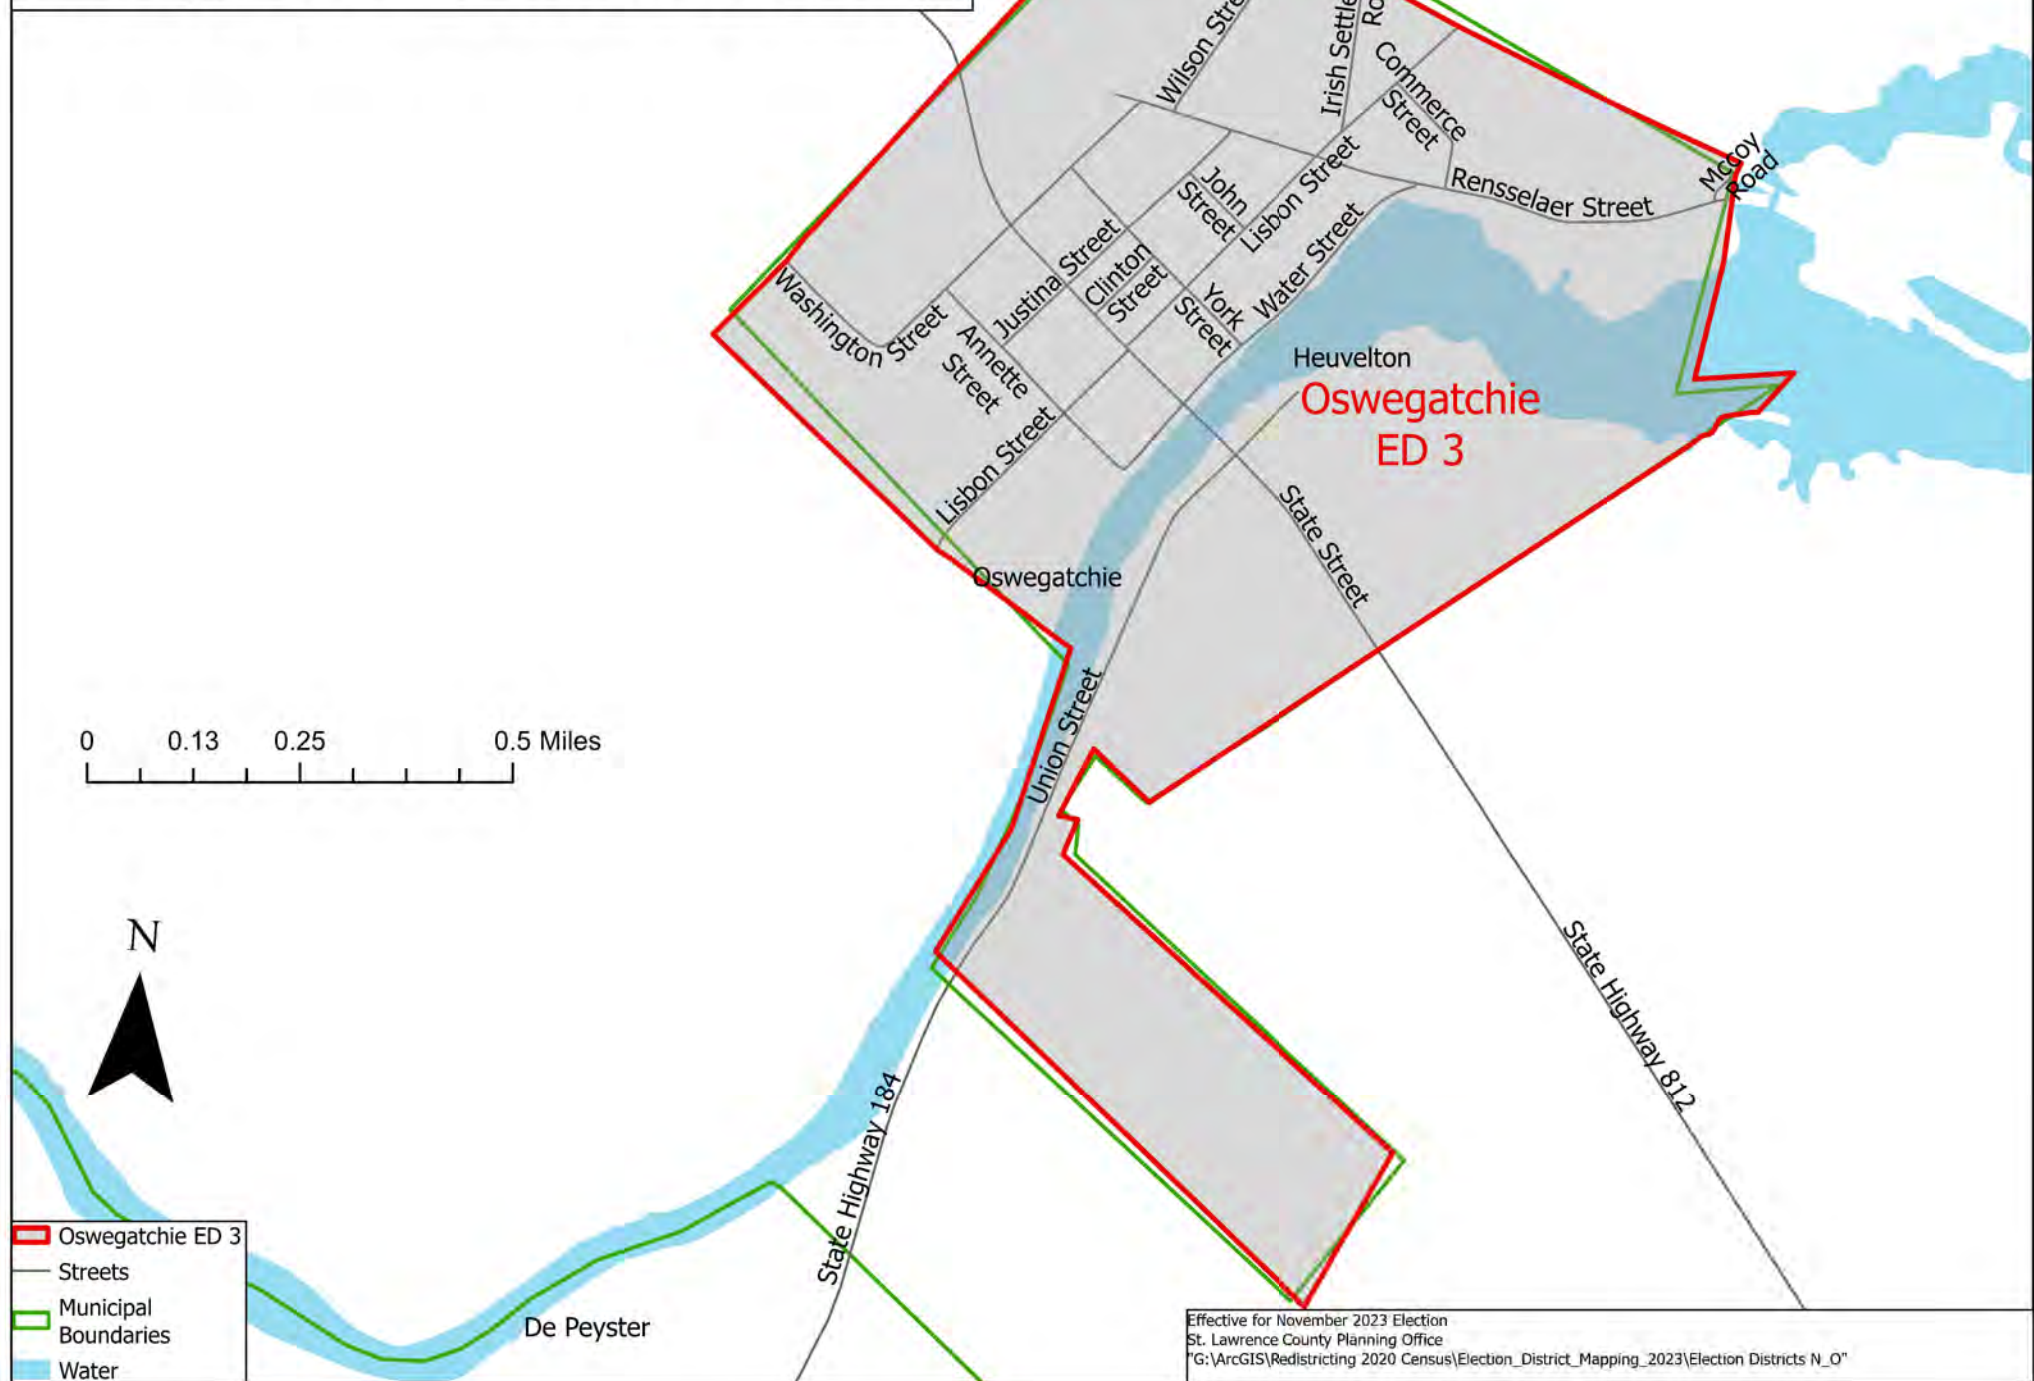

# St. Lawrence County Oswegatchie Election District 3

Effective for November 2023 Election  
St. Lawrence County Planning Office  
"G:\ArcGIS\Redistricting 2020 Census\Election\_District\_Mapping\_2023\Election Districts N\_O"