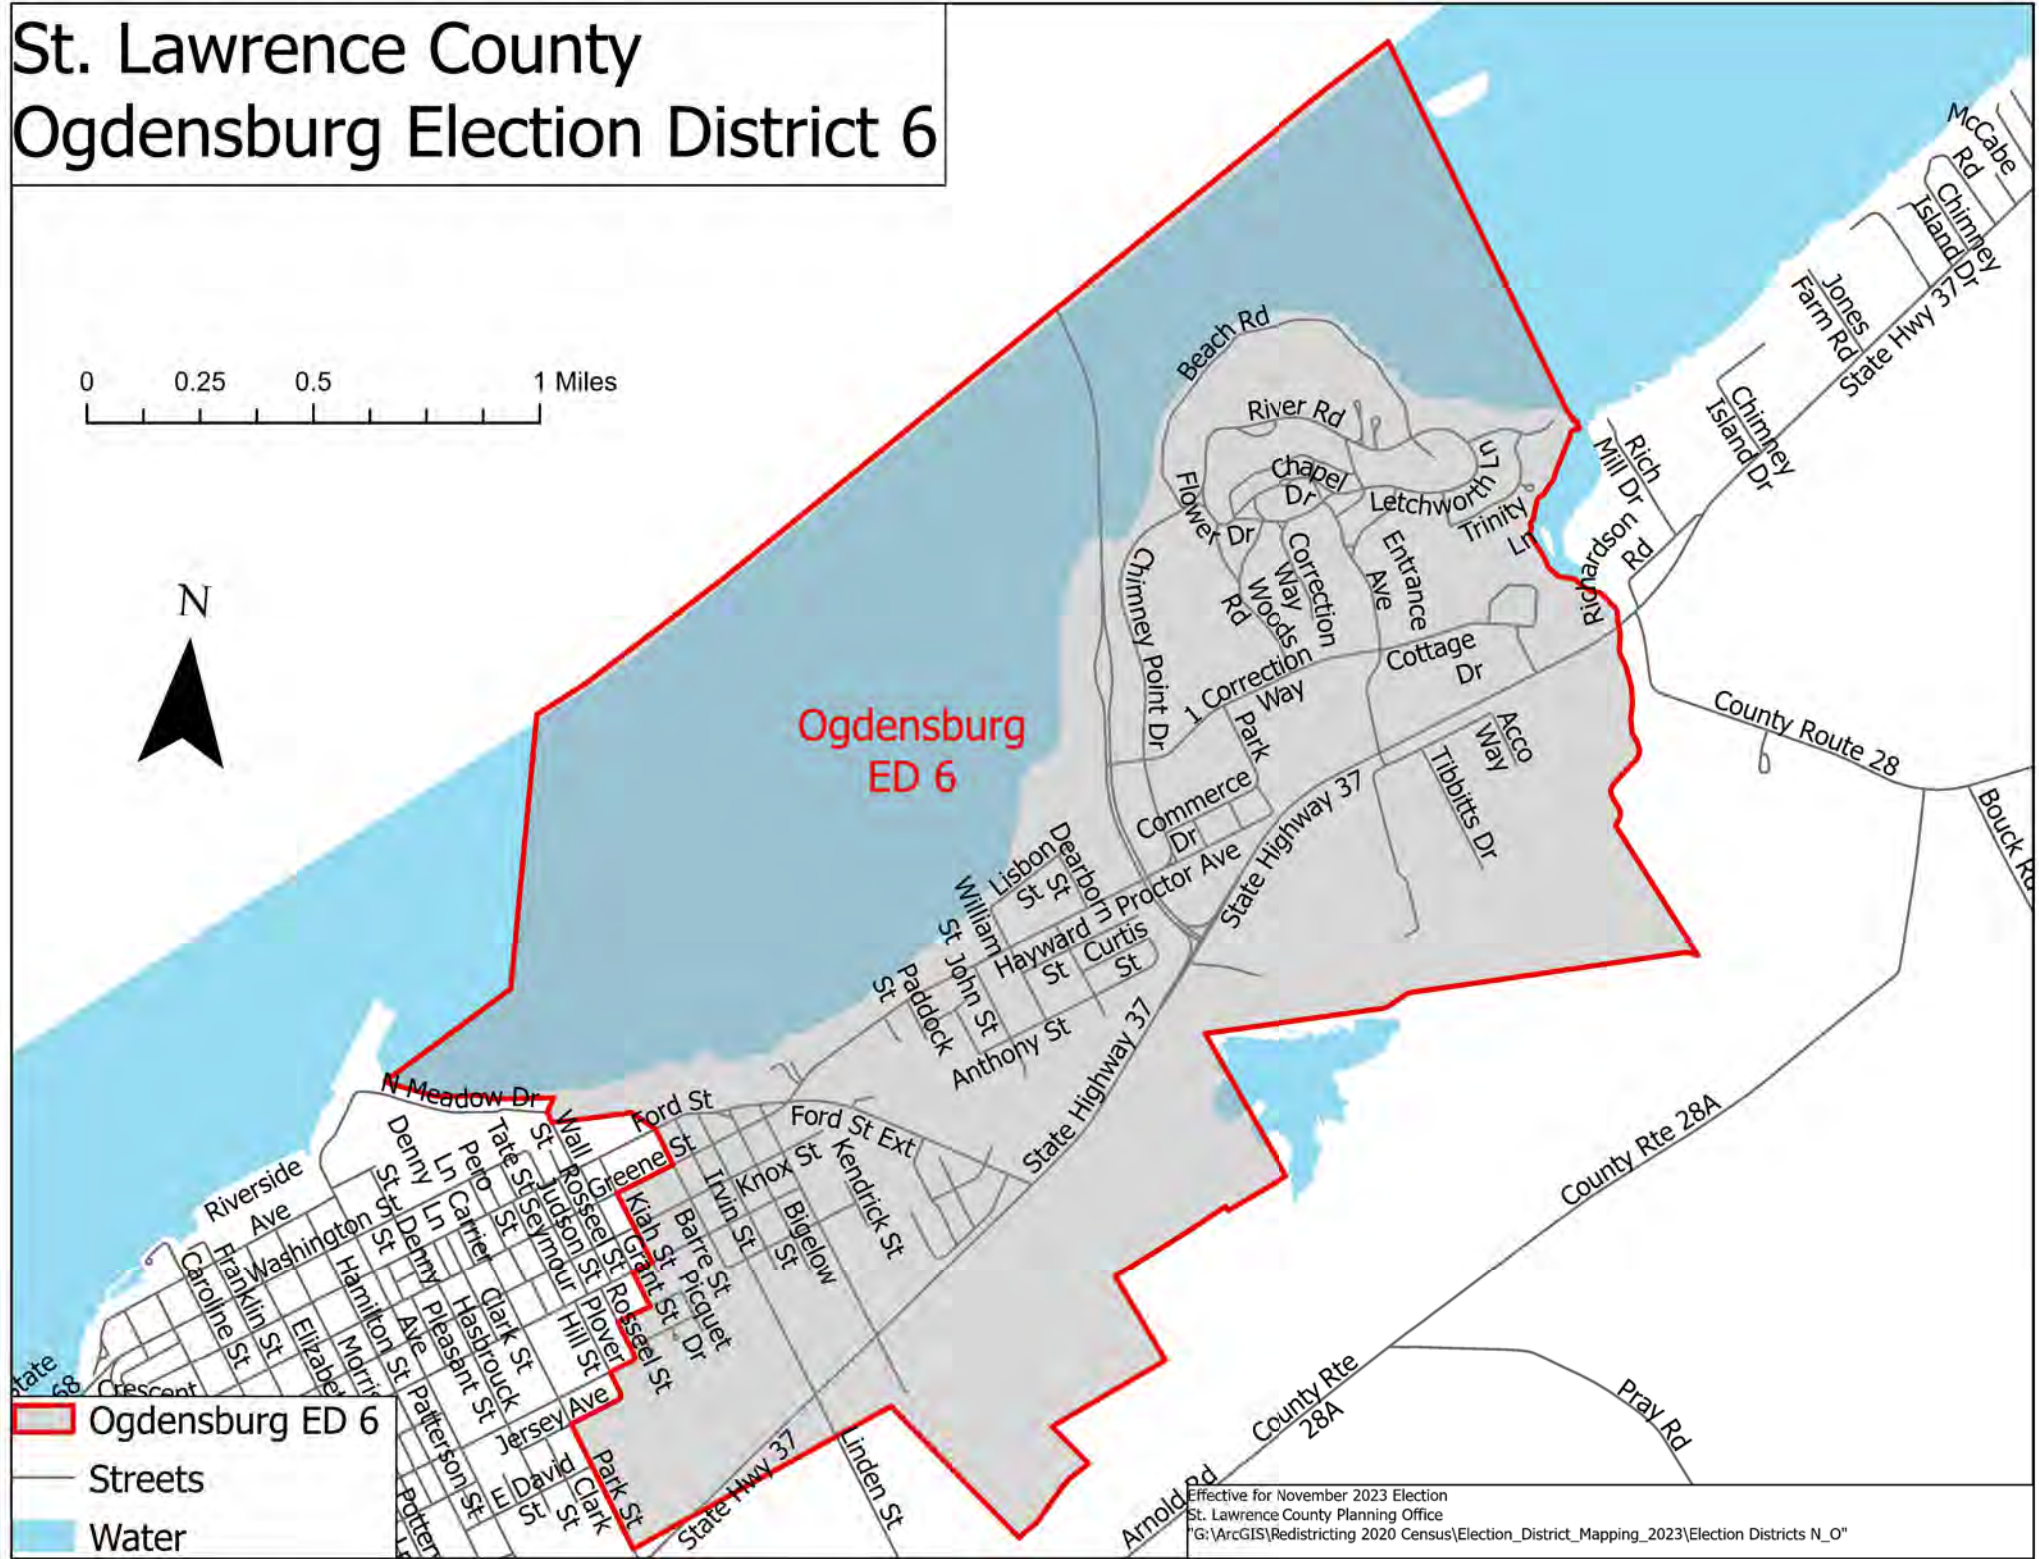

St. Lawrence County Ogdensburg Election District 6

- Ogdensburg ED 6
- Streets
- Water