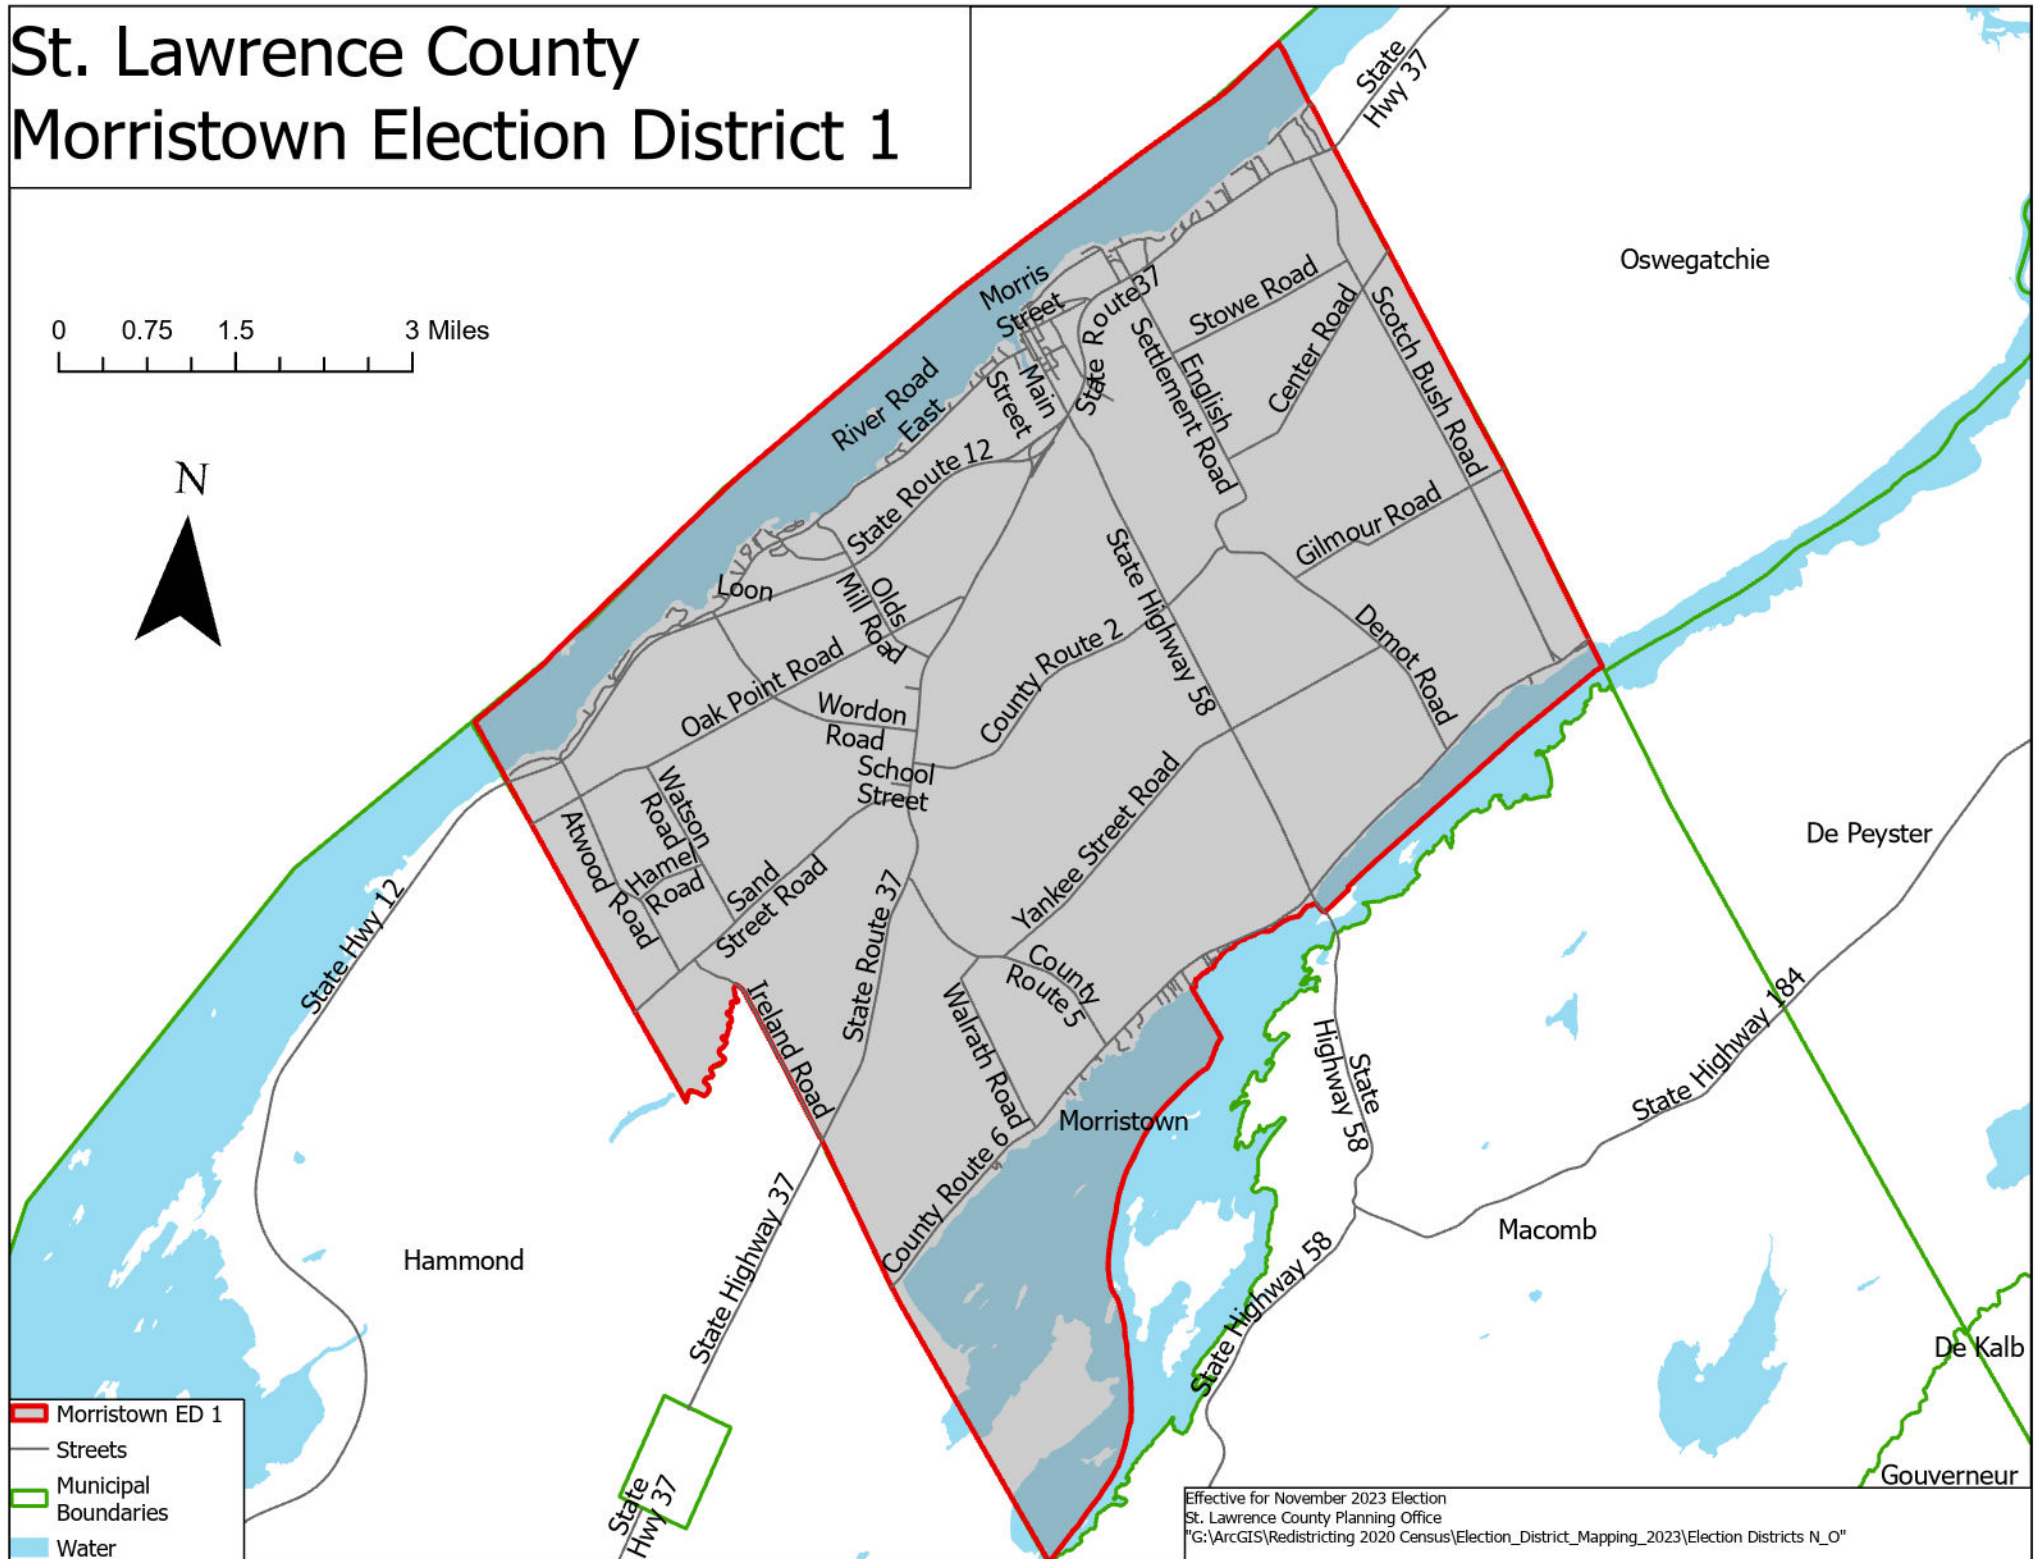

# St. Lawrence County Morristown Election District 1

0 0.75 1.5 3 Miles

- Morristown ED 1
- Streets
- Municipal Boundaries
- Water