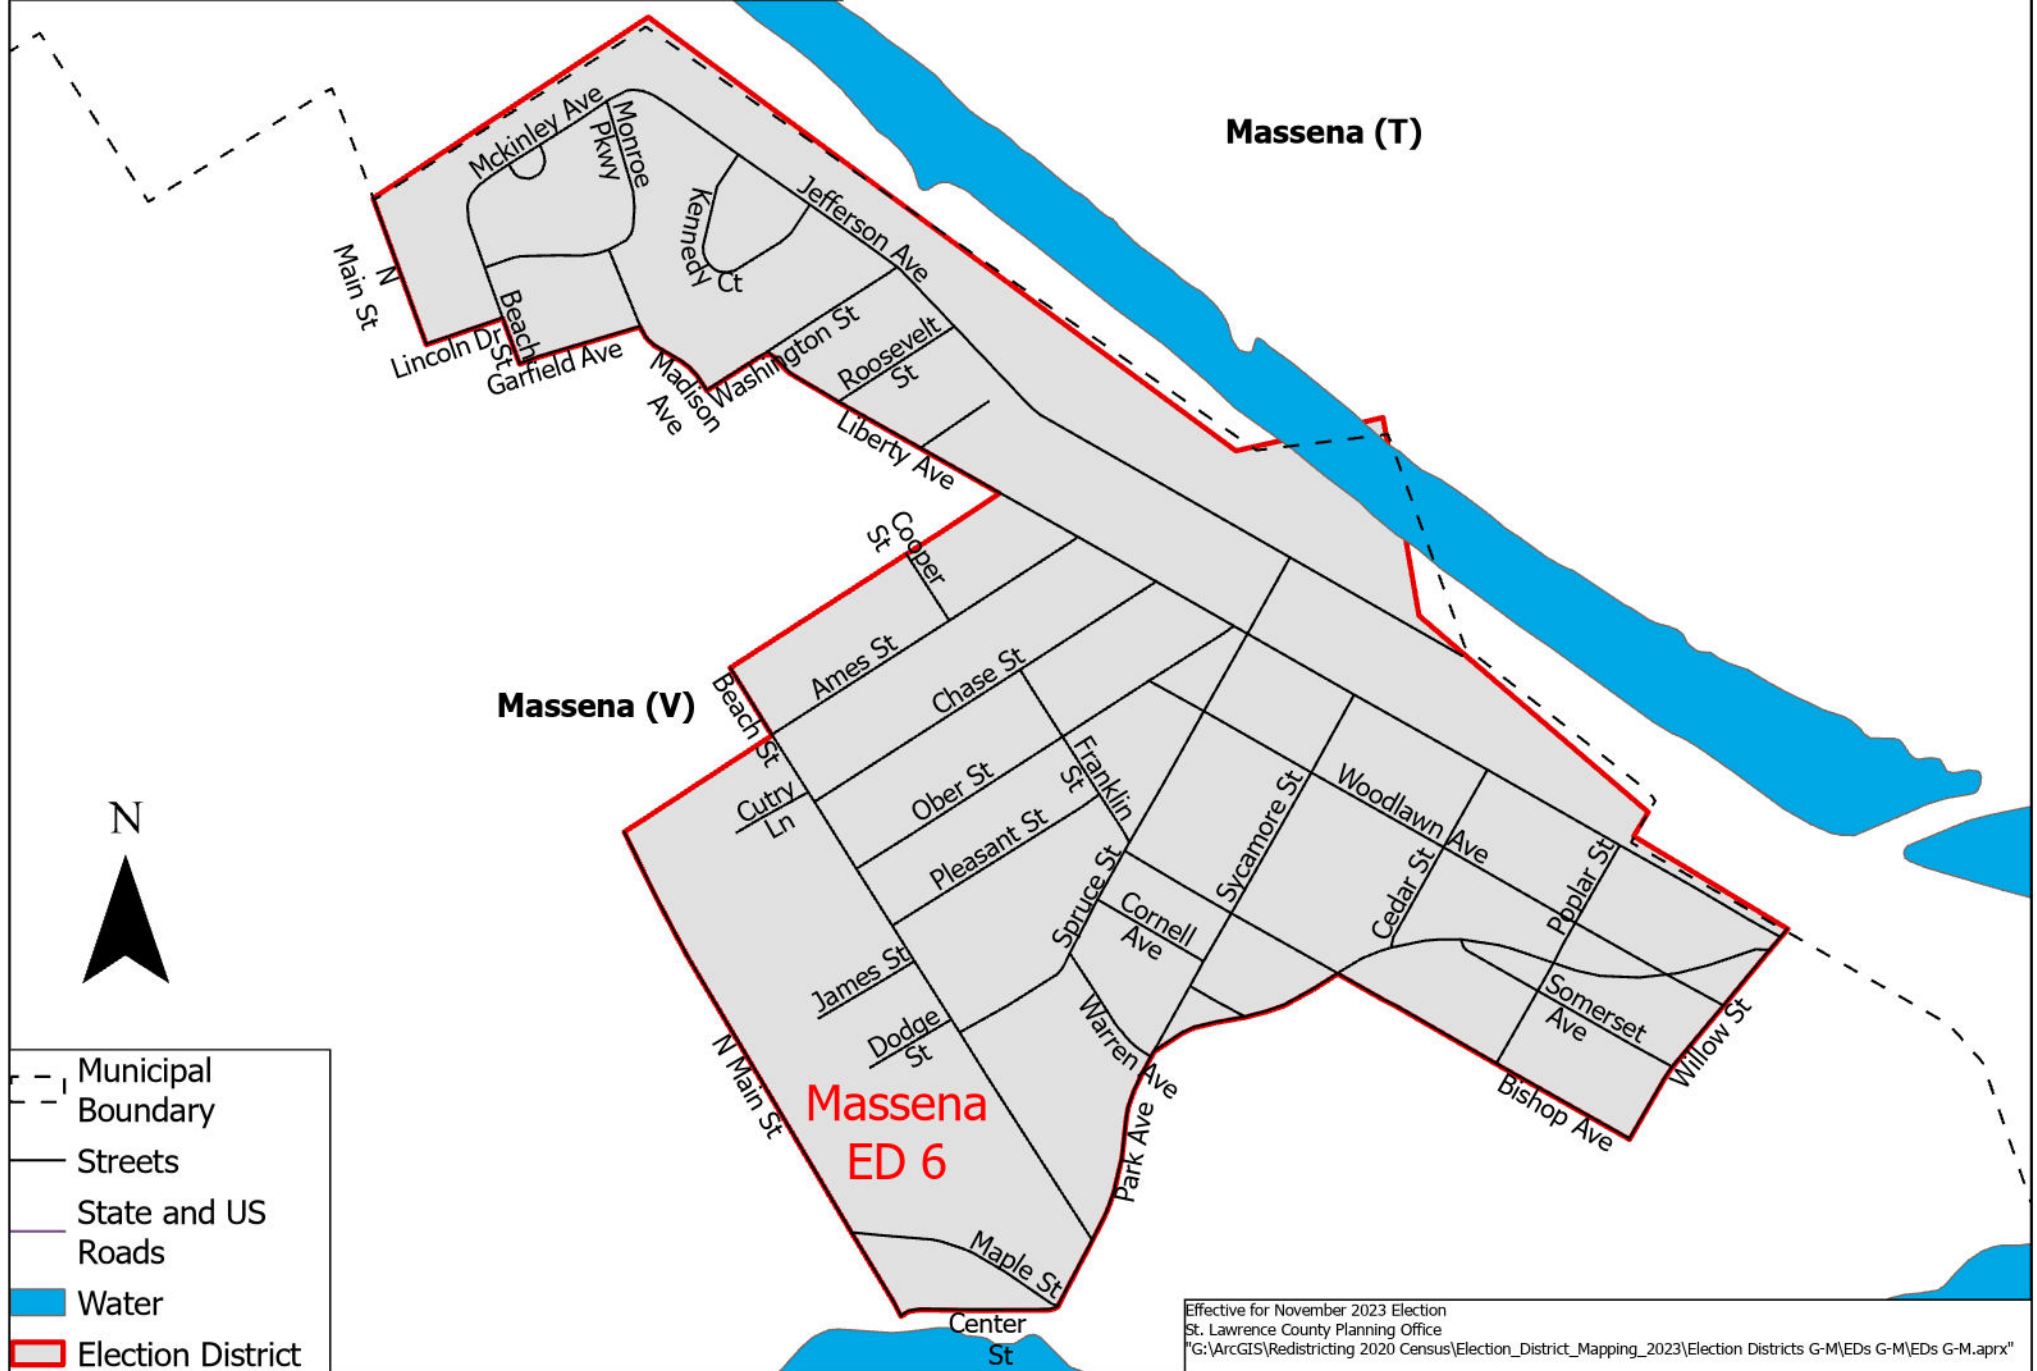

St. Lawrence County Massena Election District 6

0 0.13 0.25 0.5 Miles

Effective for November 2023 Election
St. Lawrence County Planning Office
*G:\ArcGIS\Redistricting 2020 Census\Election_District_Mapping_2023\Election Districts G-M\EDs G-M\EDs G-M.aprx"