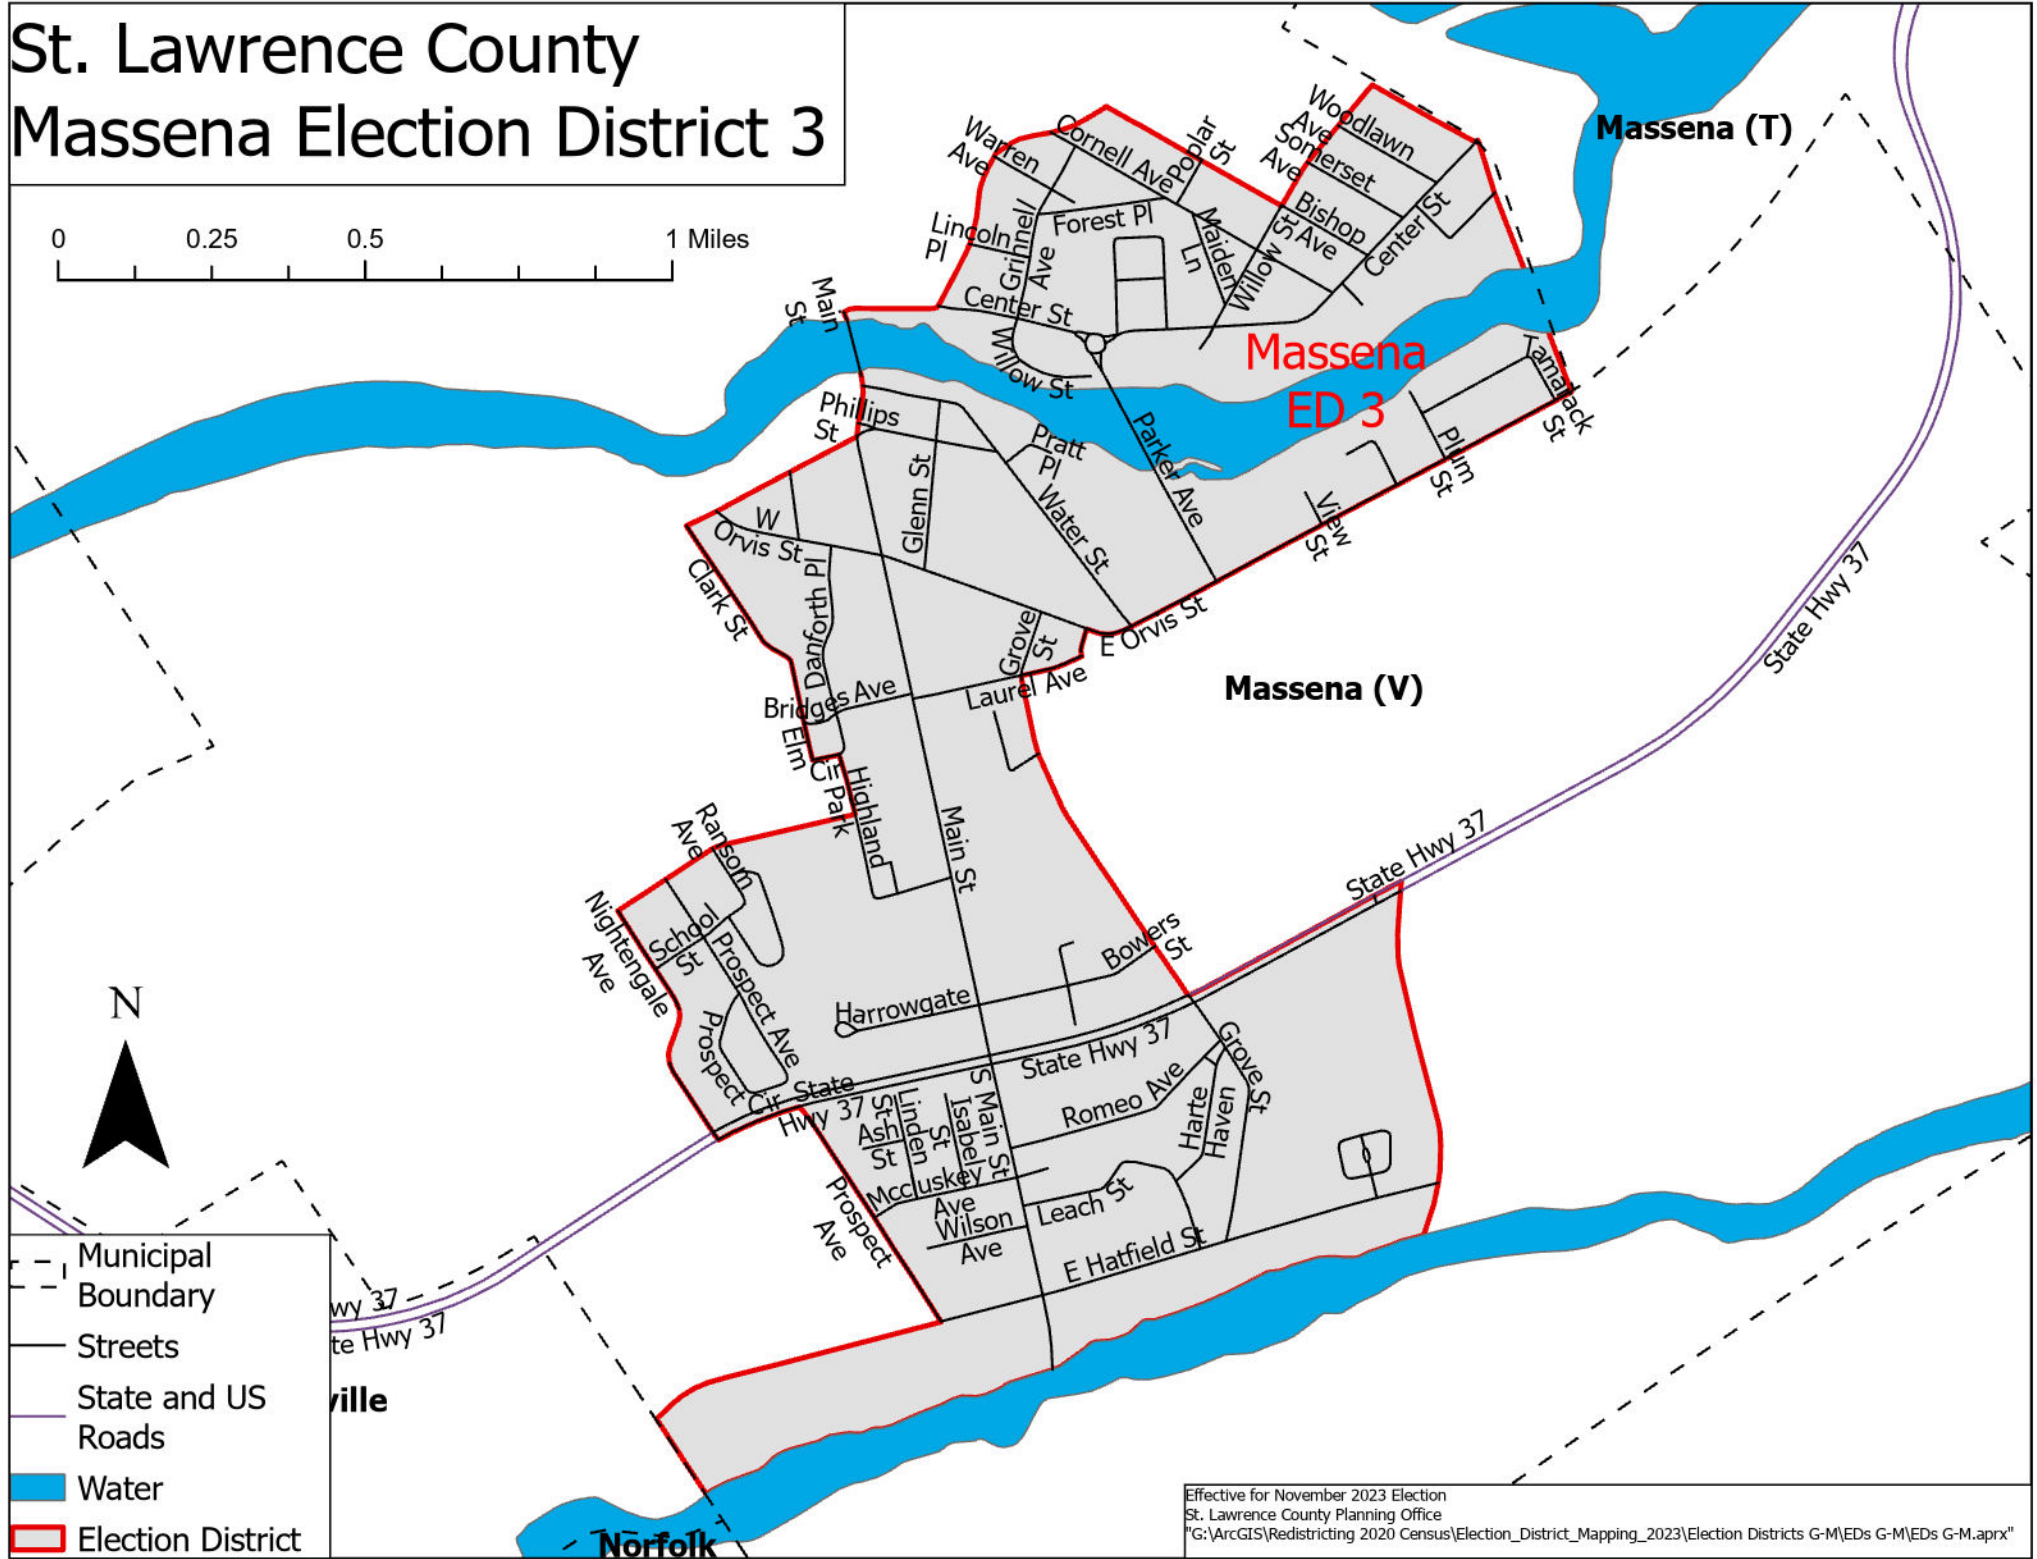

St. Lawrence County Massena Election District 3

- Municipal Boundary
- Streets
- State and US Roads
- Water
- Election District

Effective for November 2023 Election
 St. Lawrence County Planning Office
 "G:\ArcGIS\Redistricting 2020 Census\Election_District_Mapping_2023\Election Districts G-M\EDs G-M\EDs G-M.aprx"