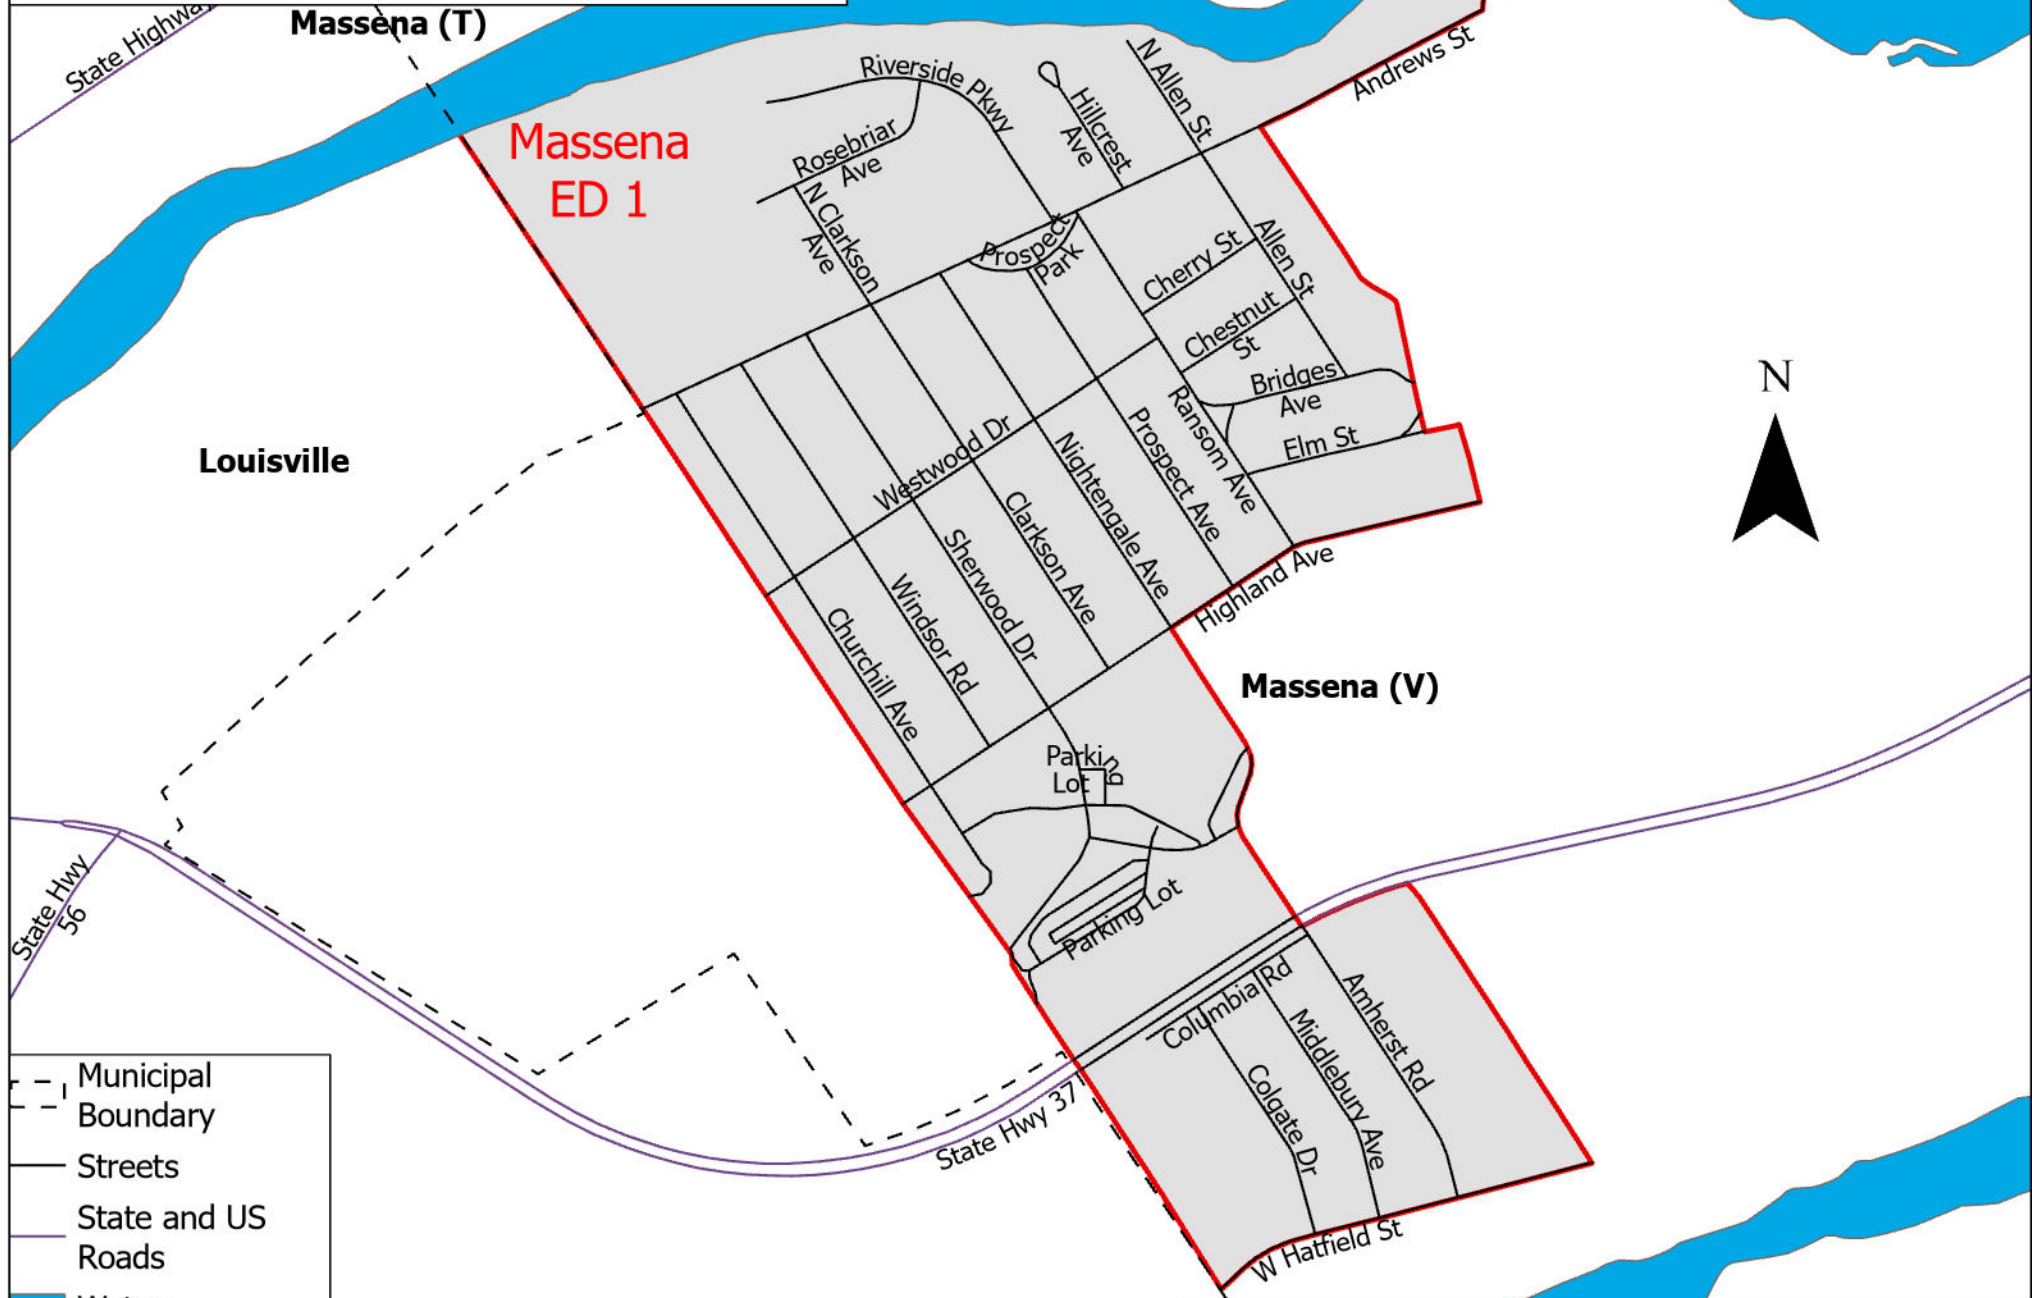

St. Lawrence County Massena Election District 1

- Municipal Boundary
- Boundary
- Streets
- State and US Roads
- Water
- Election District