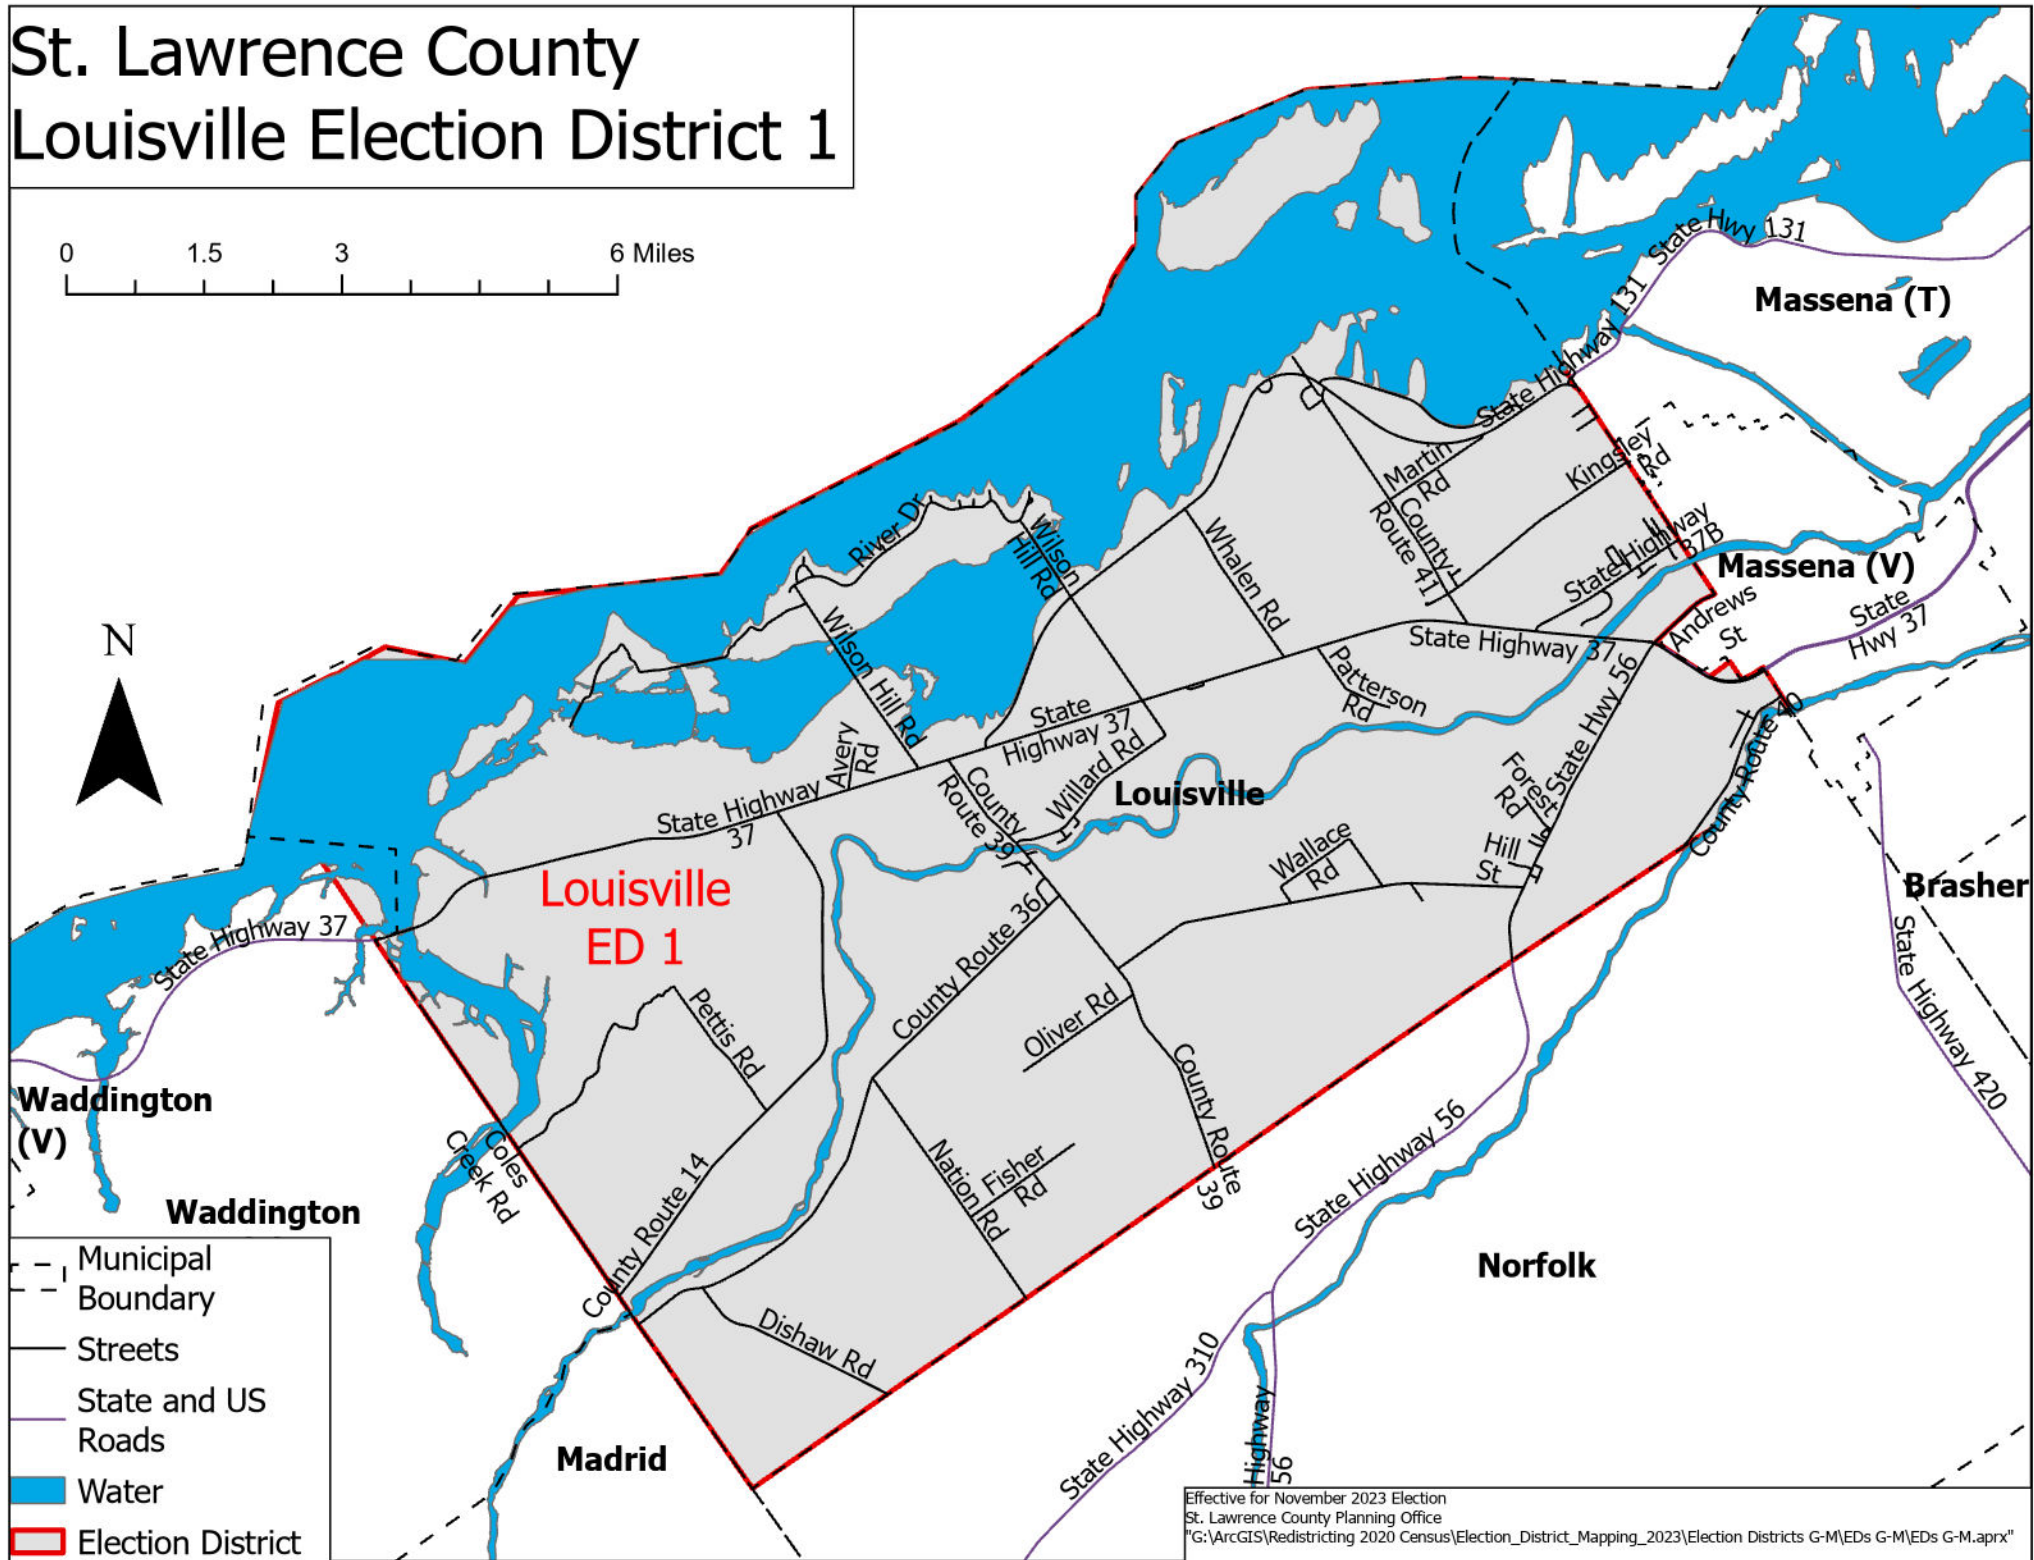

St. Lawrence County Louisville Election District 1

Effective for November 2023 Election
St. Lawrence County Planning Office
G:\ArcGIS\Redistricting 2020 Census\Election_District_Mapping_2023\Election Districts G-M\EDs G-M\EDs G-M.aprx