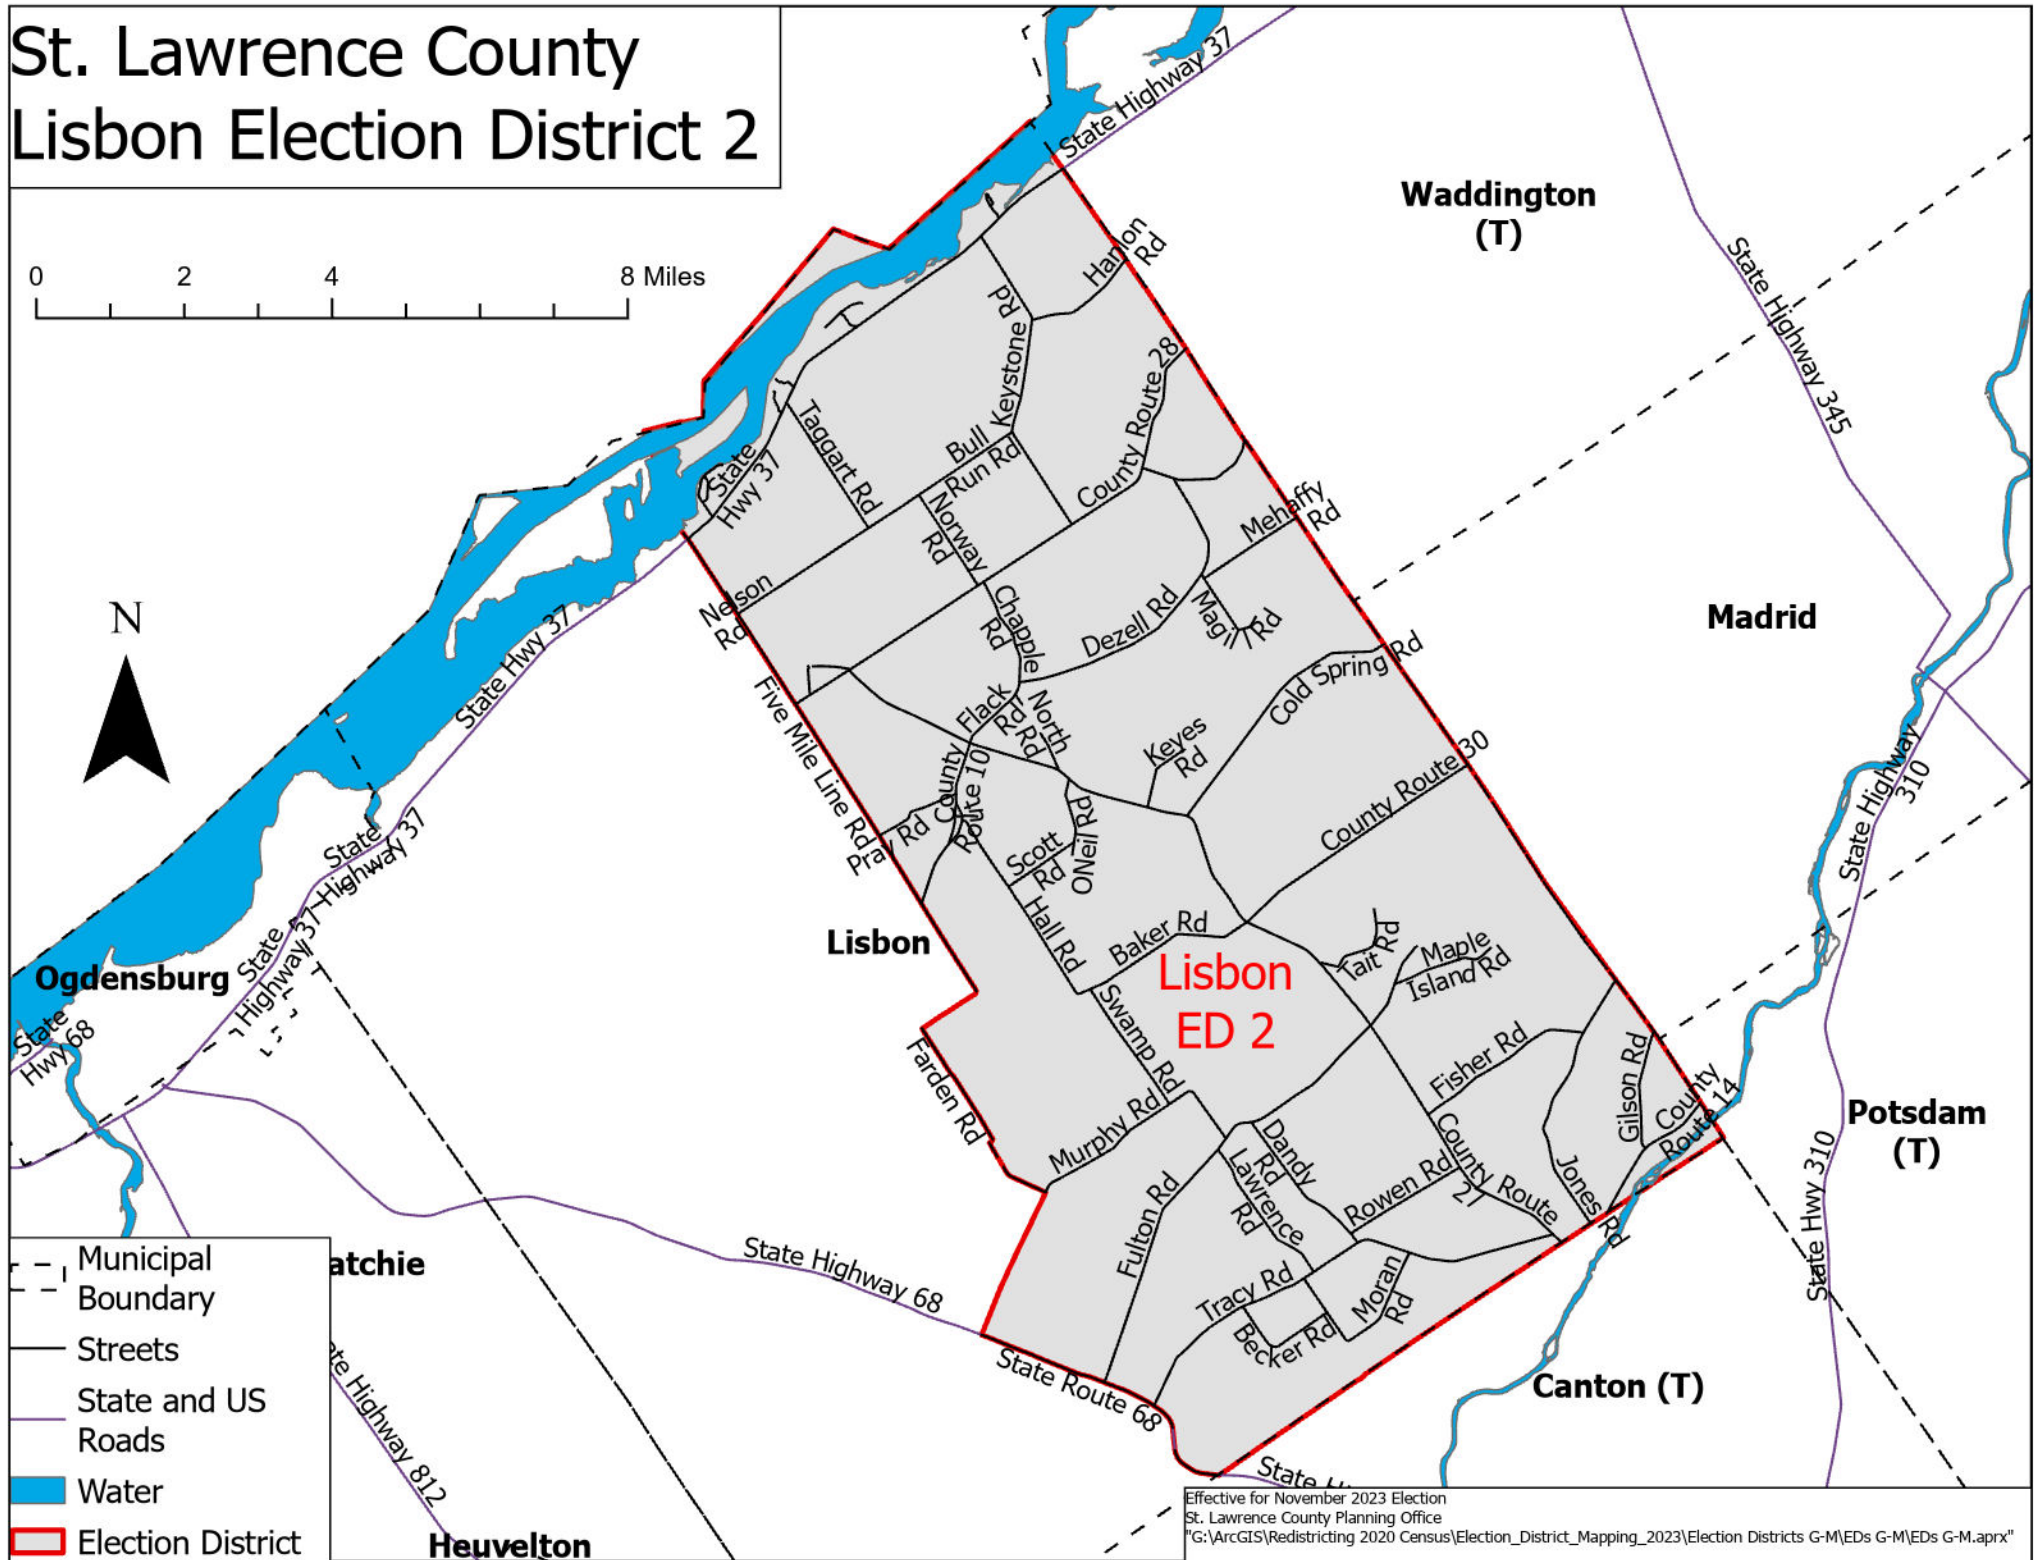

# St. Lawrence County Lisbon Election District 2

- Municipal Boundary
- Boundary
- Streets
- State and US Roads
- Water
- Election District

Effective for November 2023 Election  
 St. Lawrence County Planning Office  
 "G:\ArcGIS\Redistricting 2020 Census\Election\_District\_Mapping\_2023\Election Districts G-M\EDs G-M\EDs G-M.aprx"