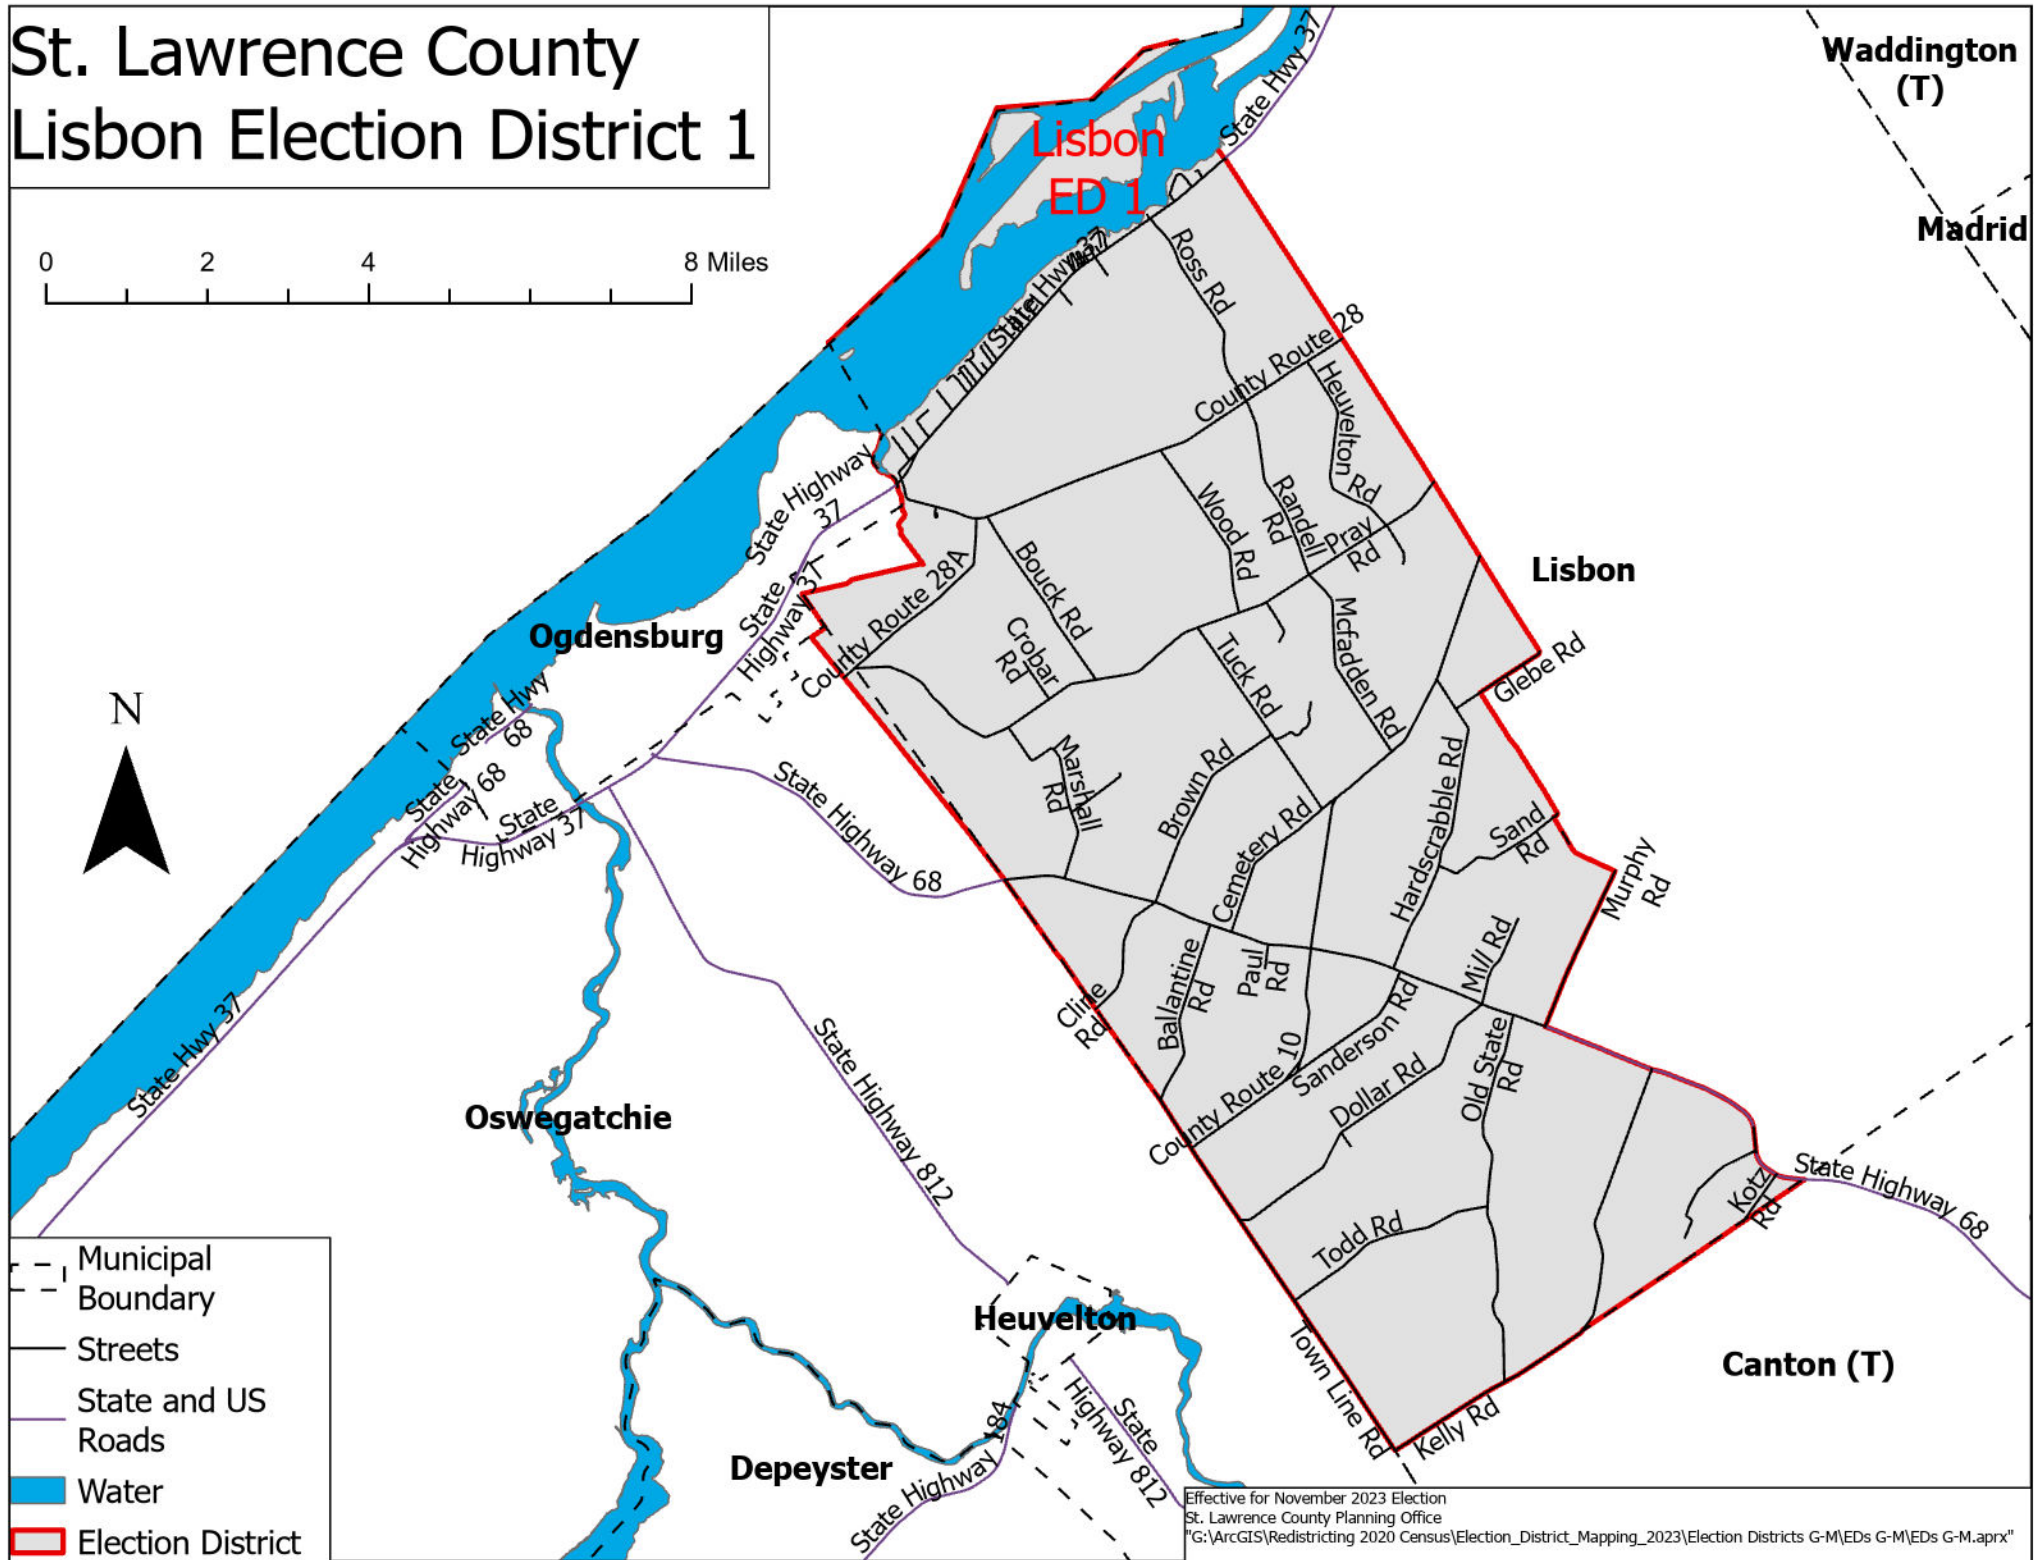

St. Lawrence County Lisbon Election District 1

- - - Municipal Boundary
- - - Boundary
- Streets
- State and US Roads
- Water
- Red outline Election District