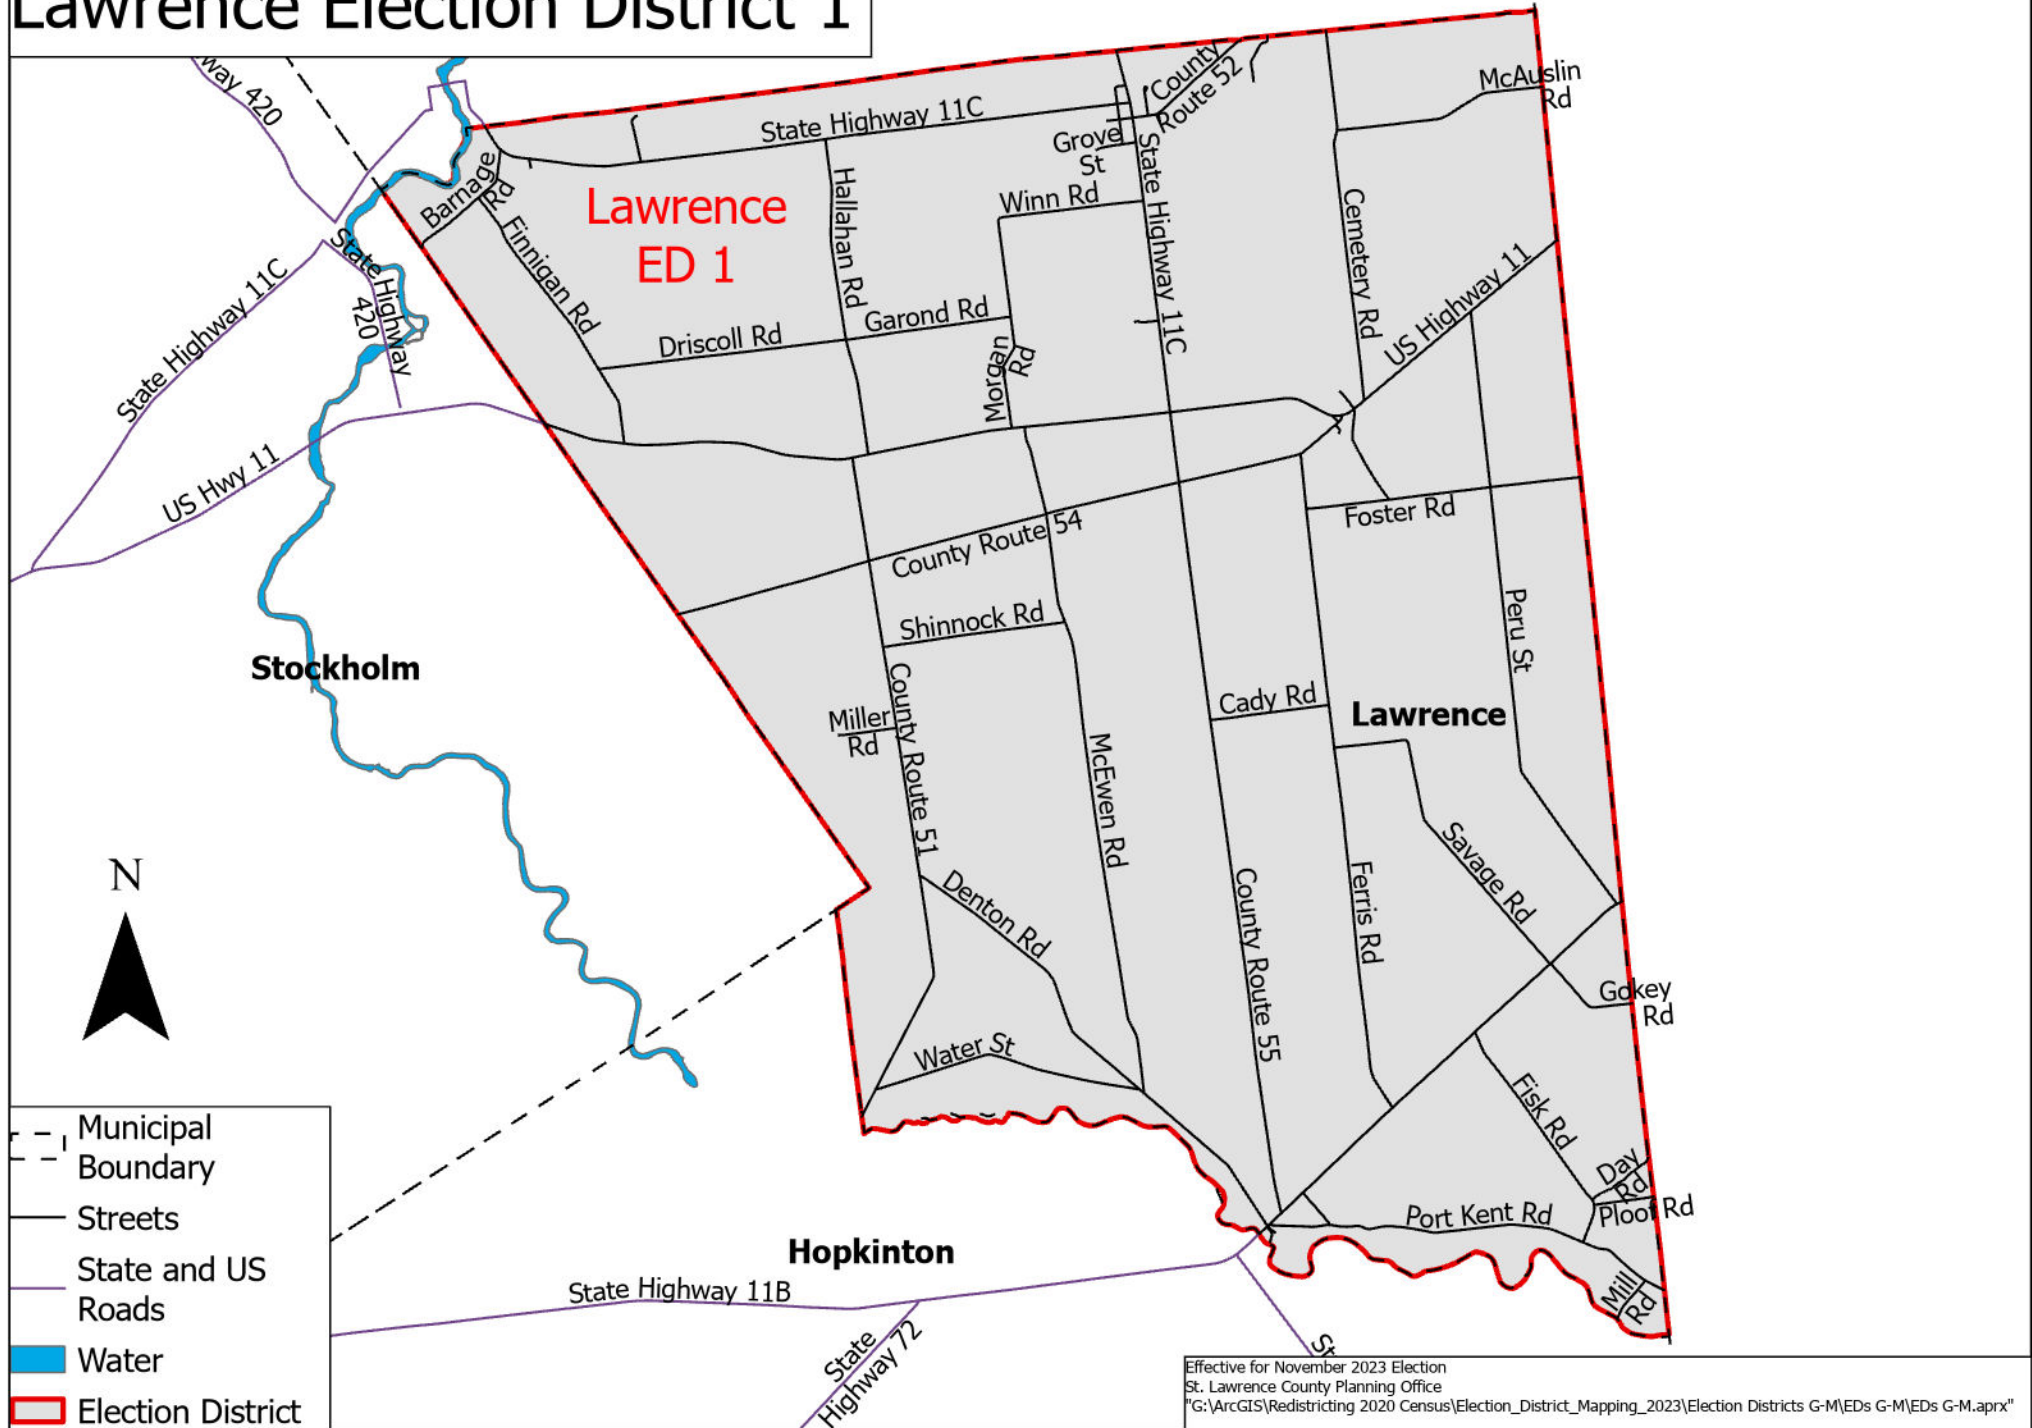

St. Lawrence County Lawrence Election District 1

0 1.25 2.5 5 Miles

Effective for November 2023 Election
St. Lawrence County Planning Office
*G:\ArcGIS\Redistricting 2020 Census\Election_District_Mapping_2023\Election Districts G-M\EDs G-M\EDs G-M.aprx"