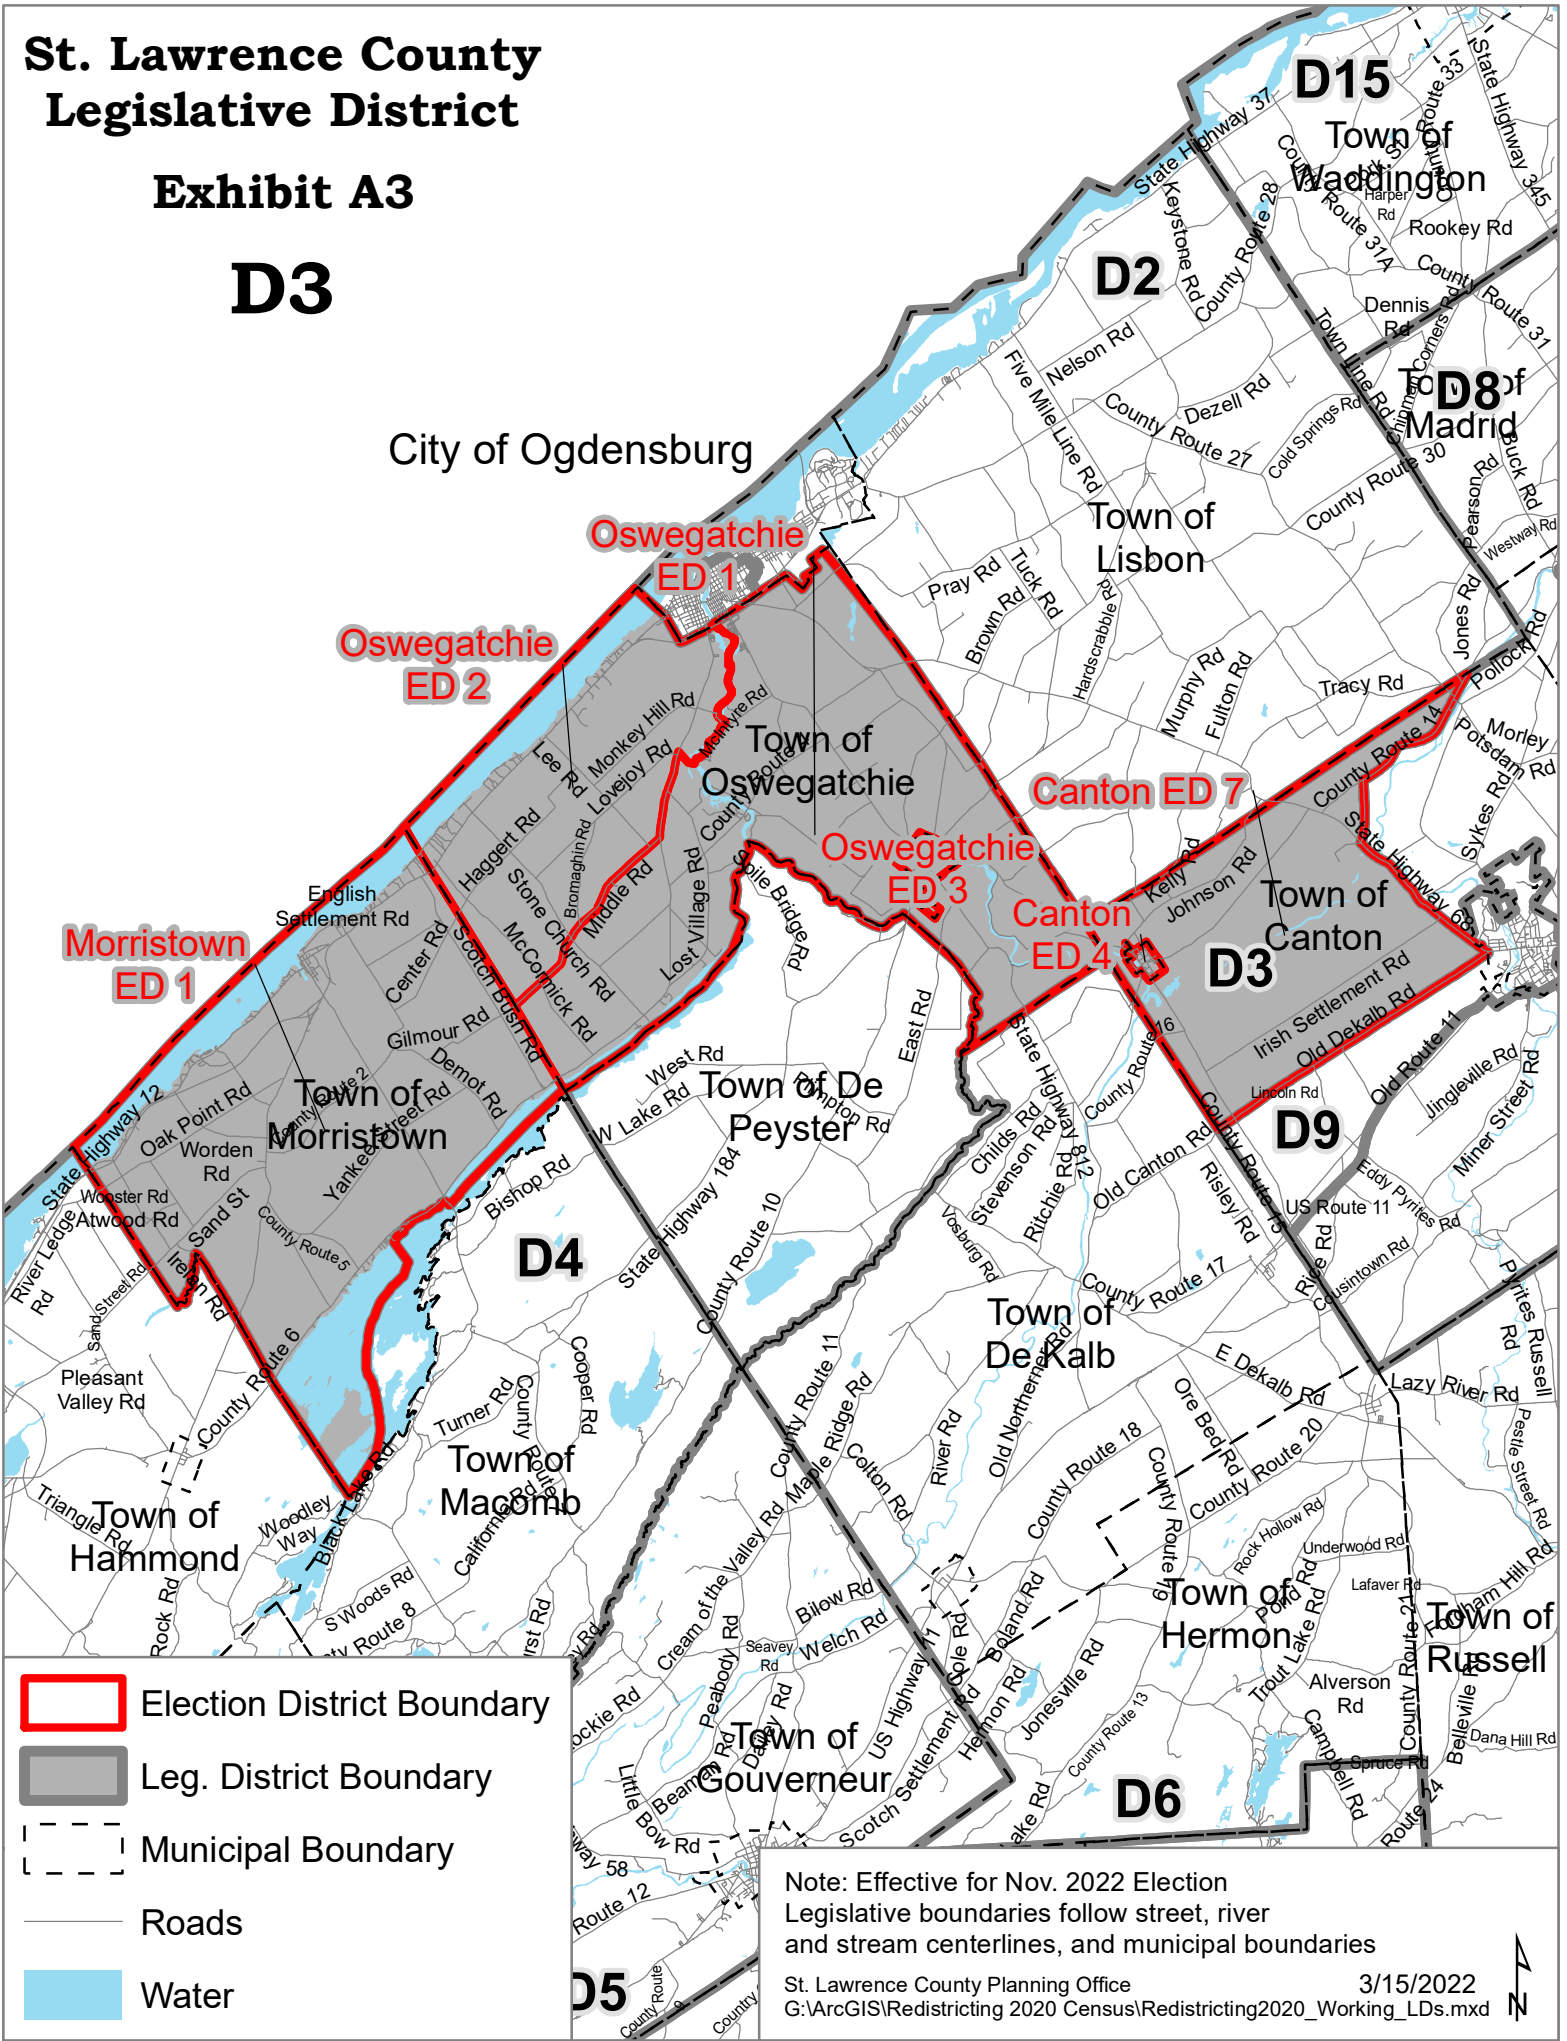

St. Lawrence County Legislative District

Exhibit A3

D3

City of Ogdensburg

- Election District Boundary
- Leg. District Boundary
- Municipal Boundary
- Roads
- Water

Note: Effective for Nov. 2022 Election
 Legislative boundaries follow street, river and stream centerlines, and municipal boundaries

St. Lawrence County Planning Office
 3/15/2022
 G:\ArcGIS\Redistricting 2020 Census\Redistricting2020_Working_LDs.mxd