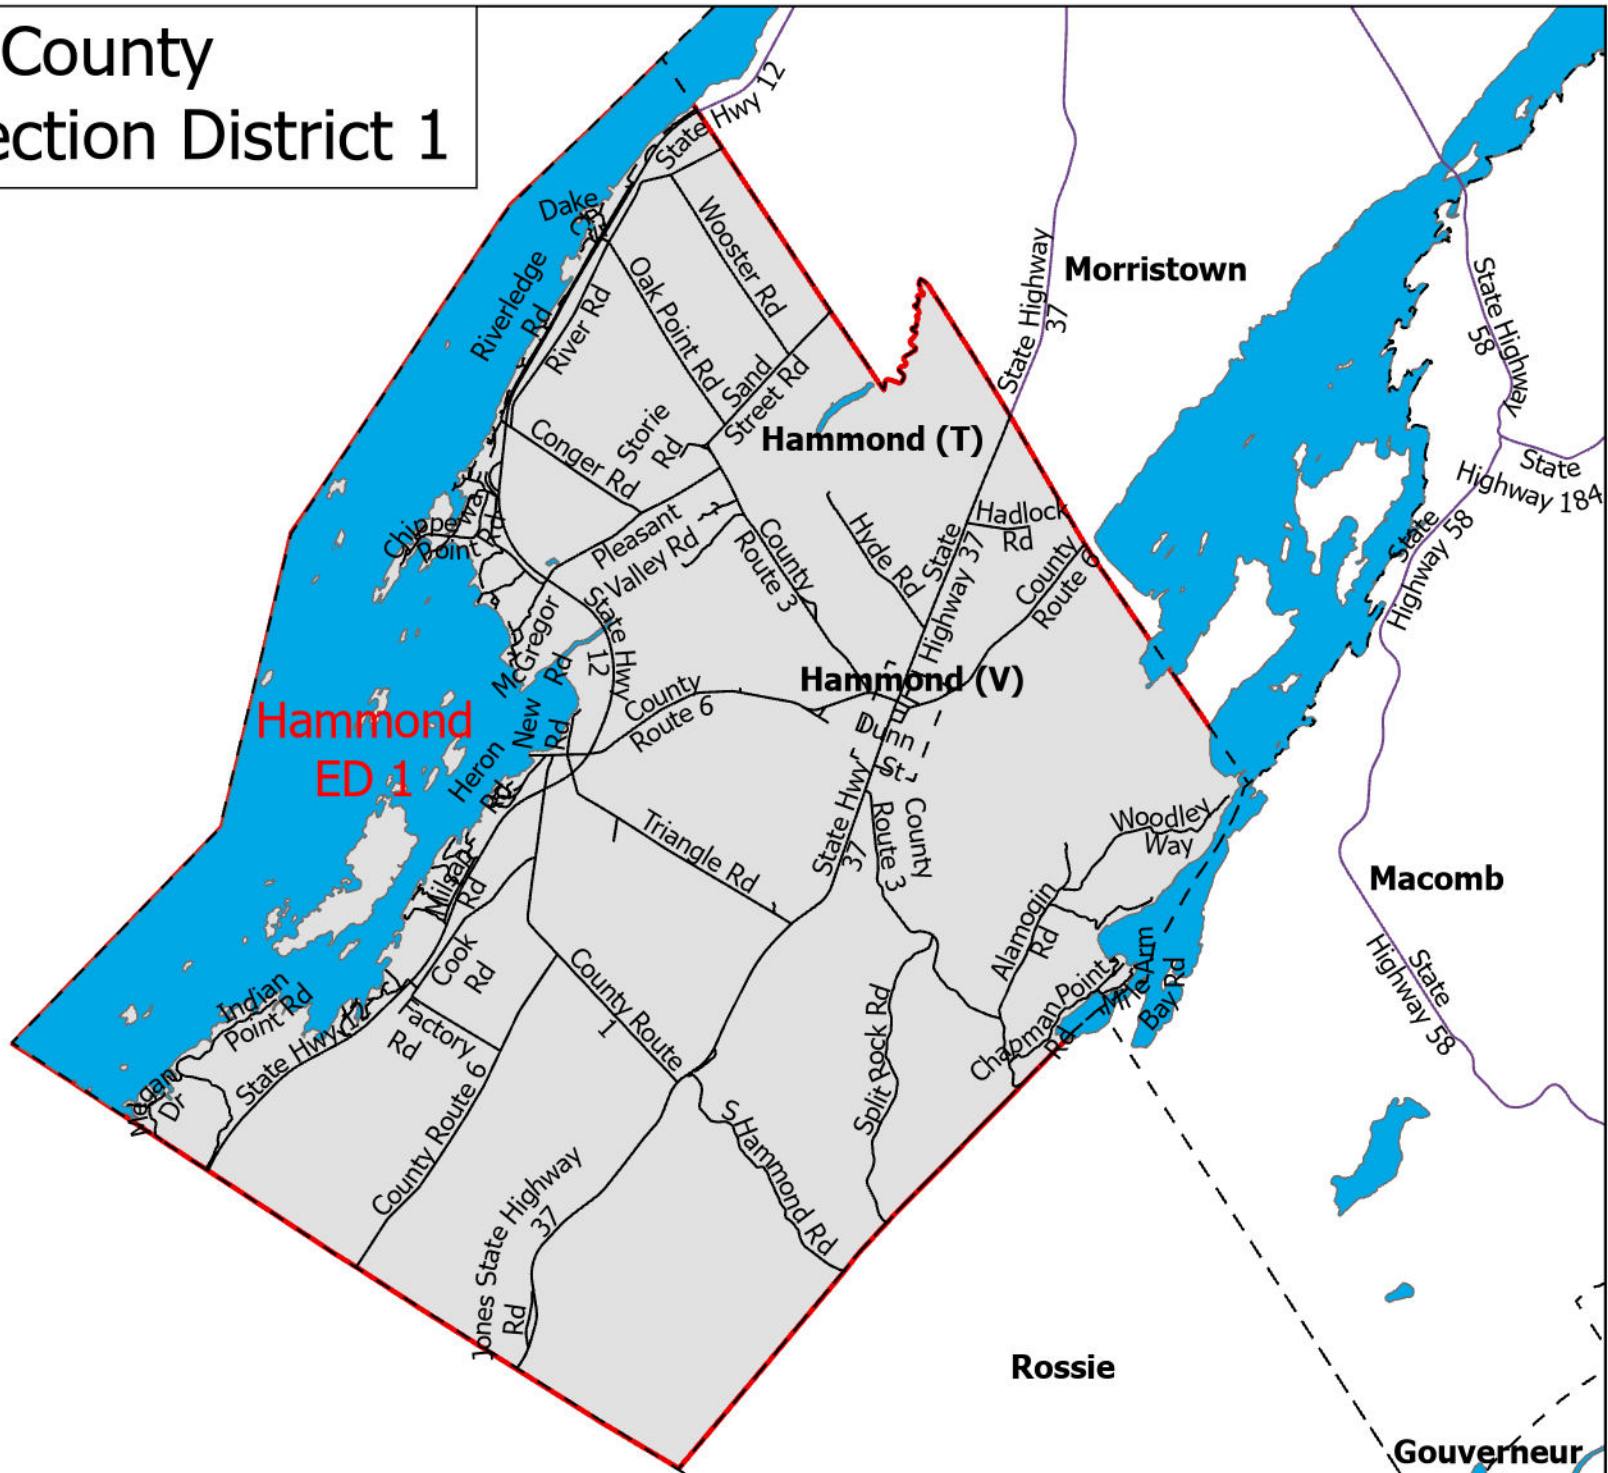

# St. Lawrence County Hammond Election District 1

- Municipal Boundary
- Boundary
- Streets
- State and US Roads
- Water
- Election District

Effective for November 2023 Election  
 St. Lawrence County Planning Office  
 "G:\ArcGIS\Redistricting 2020 Census\Election\_District\_Mapping\_2023\Election Districts G-M\EDs G-M\EDs G-M.aprx"