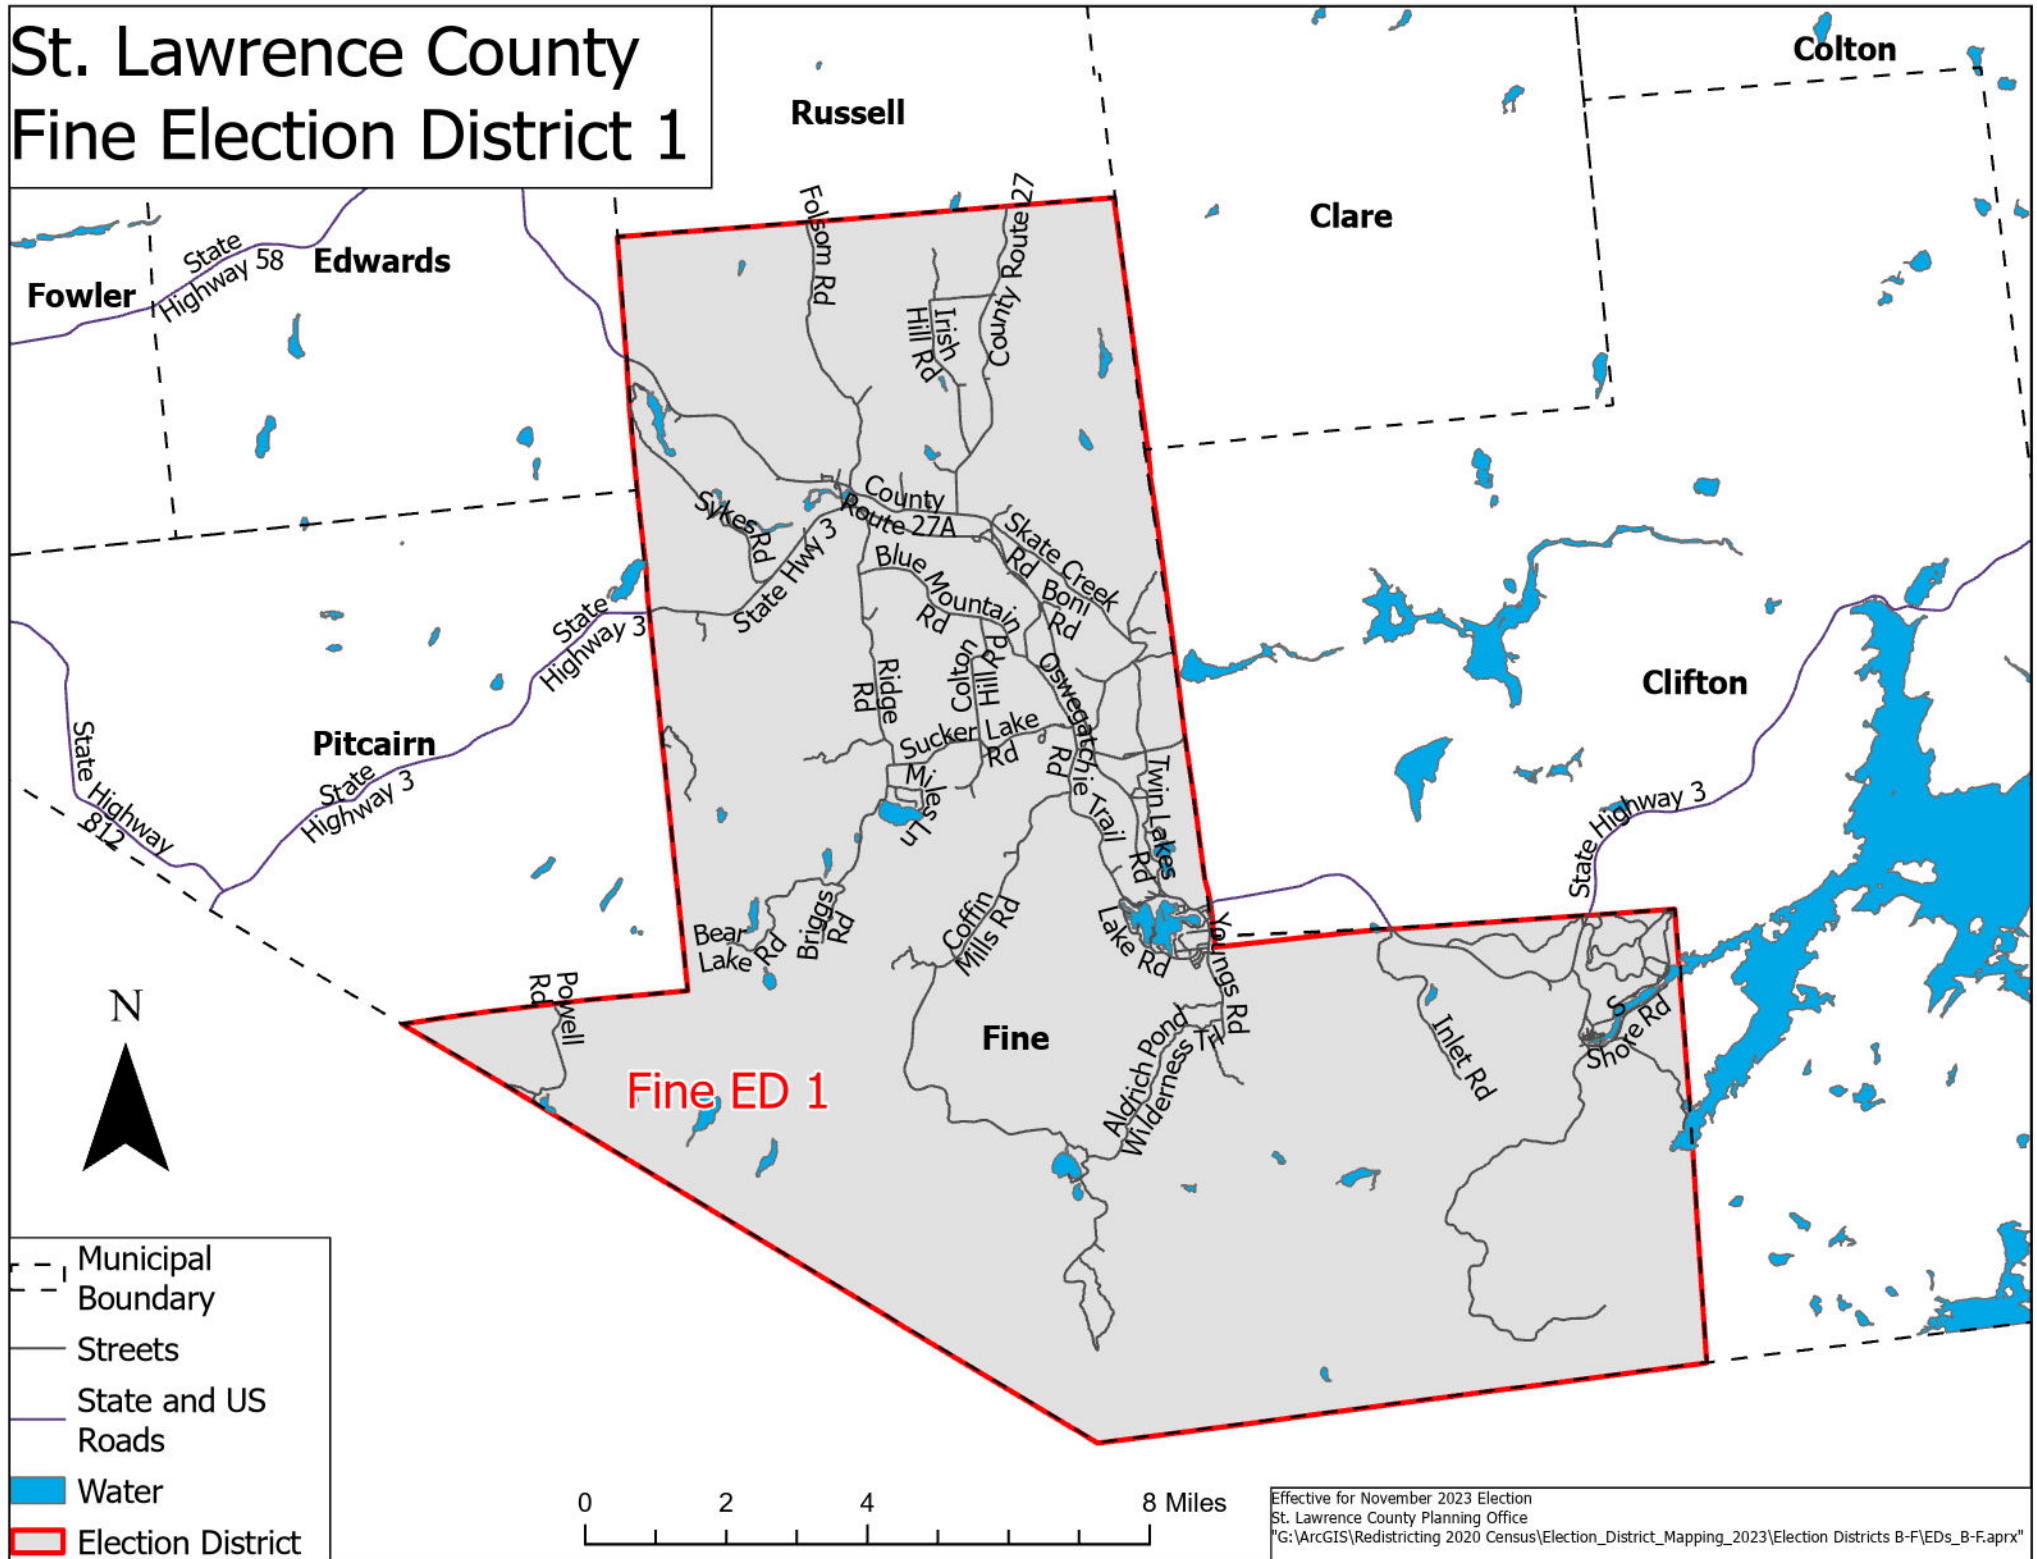

St. Lawrence County Fine Election District 1

Russell

Colton

Clare

Fowler

Edwards

Pitcairn

Clifton

Fine

Fine ED 1

Effective for November 2023 Election
St. Lawrence County Planning Office
"G:\ArcGIS\Redistricting 2020 Census\Election_District_Mapping_2023\Election Districts B-F\EDs_B-F.aprx"