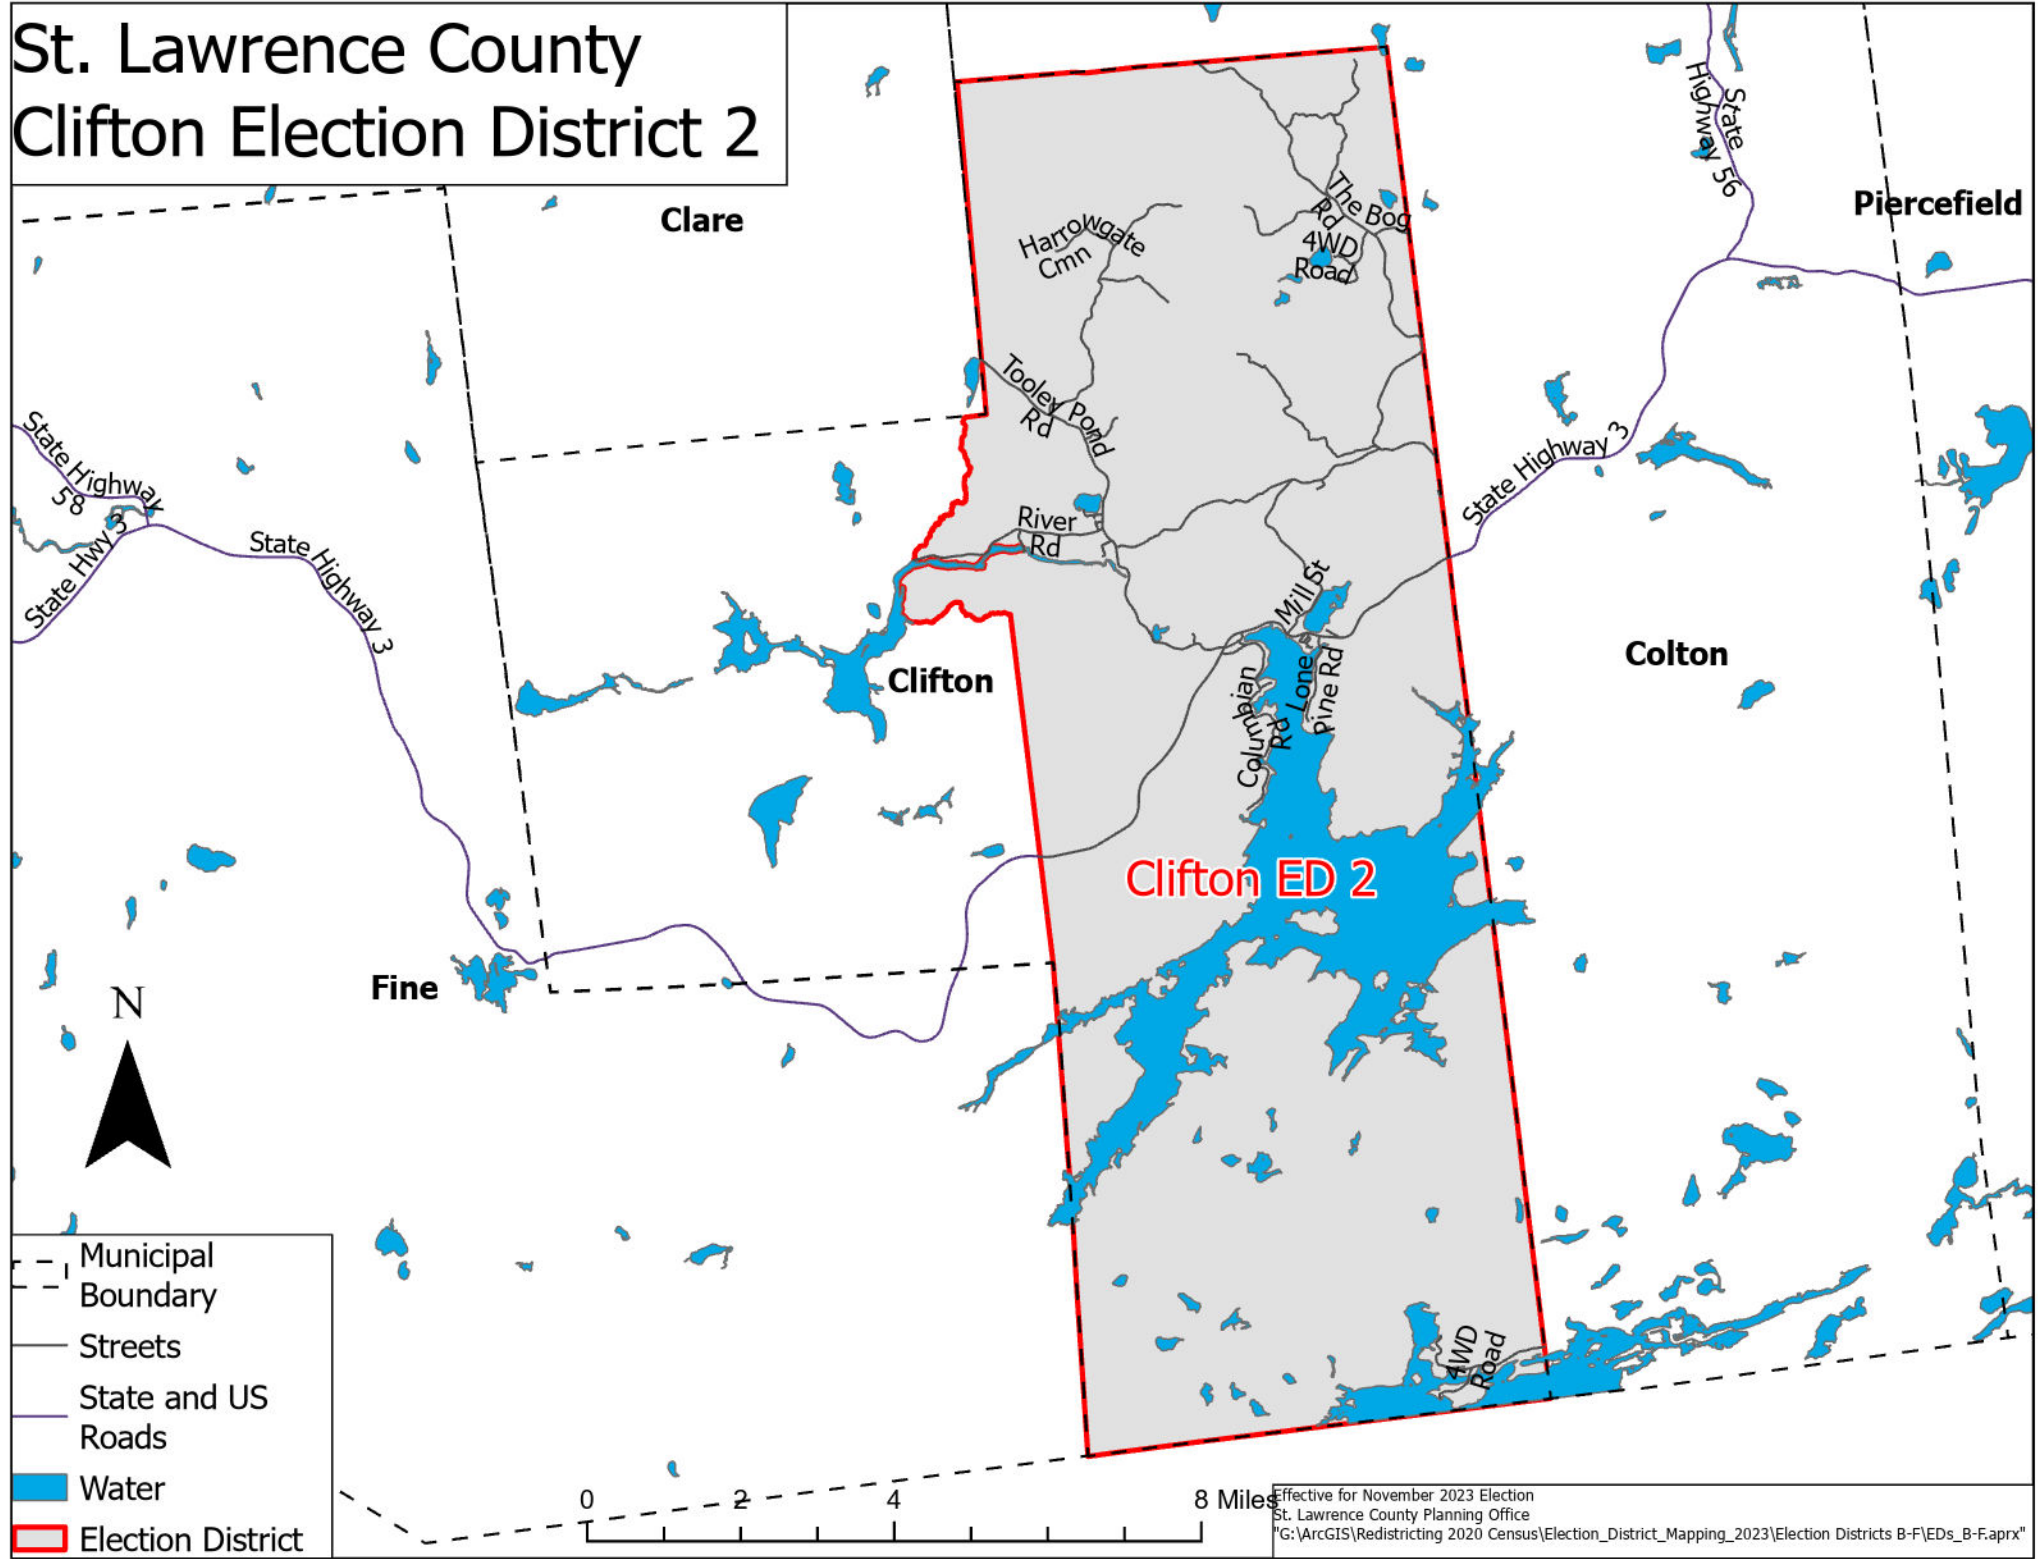

St. Lawrence County Clifton Election District 2

- - - Municipal Boundary
- - - Streets
- - - State and US Roads
- Water
- Election District

0 2 4 8 Miles

Effective for November 2023 Election
St. Lawrence County Planning Office
"G:\ArcGIS\Redistricting 2020 Census\Election_District_Mapping_2023\Election Districts B-F\EDs_B-F.aprx"