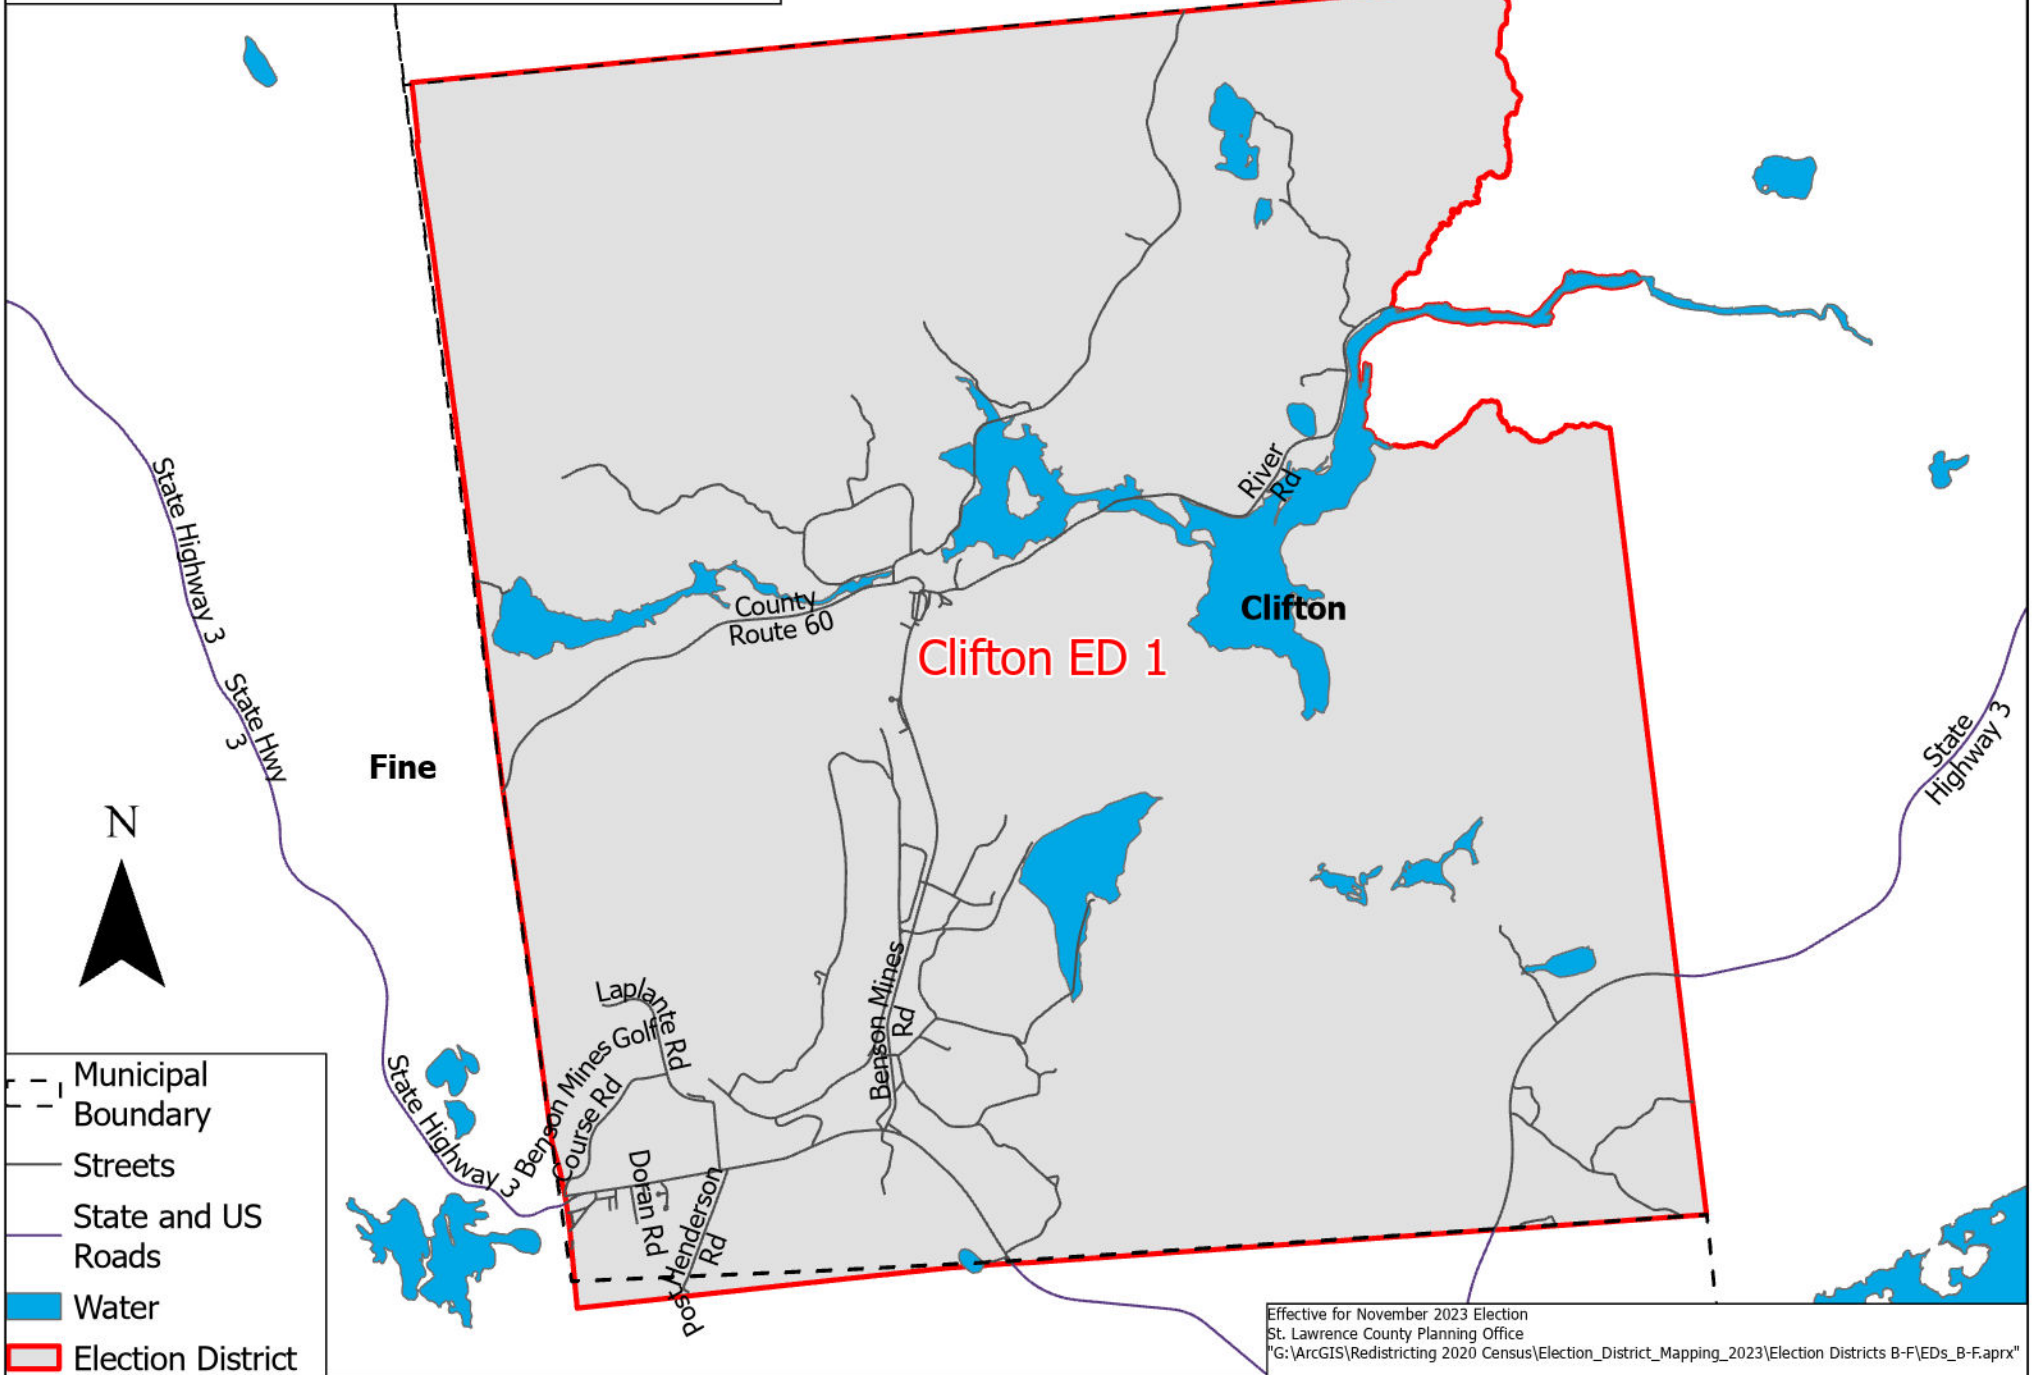

St. Lawrence County Clifton Election District 1

Clare

0 0.75 1.5 3 Miles

- - - Municipal Boundary
- - - Boundary
- Streets
- State and US Roads
- Water
- Election District

Effective for November 2023 Election
St. Lawrence County Planning Office
"G:\ArcGIS\Redistricting 2020 Census\Election_District_Mapping_2023\Election Districts B-F\EDs_B-F.aprx"