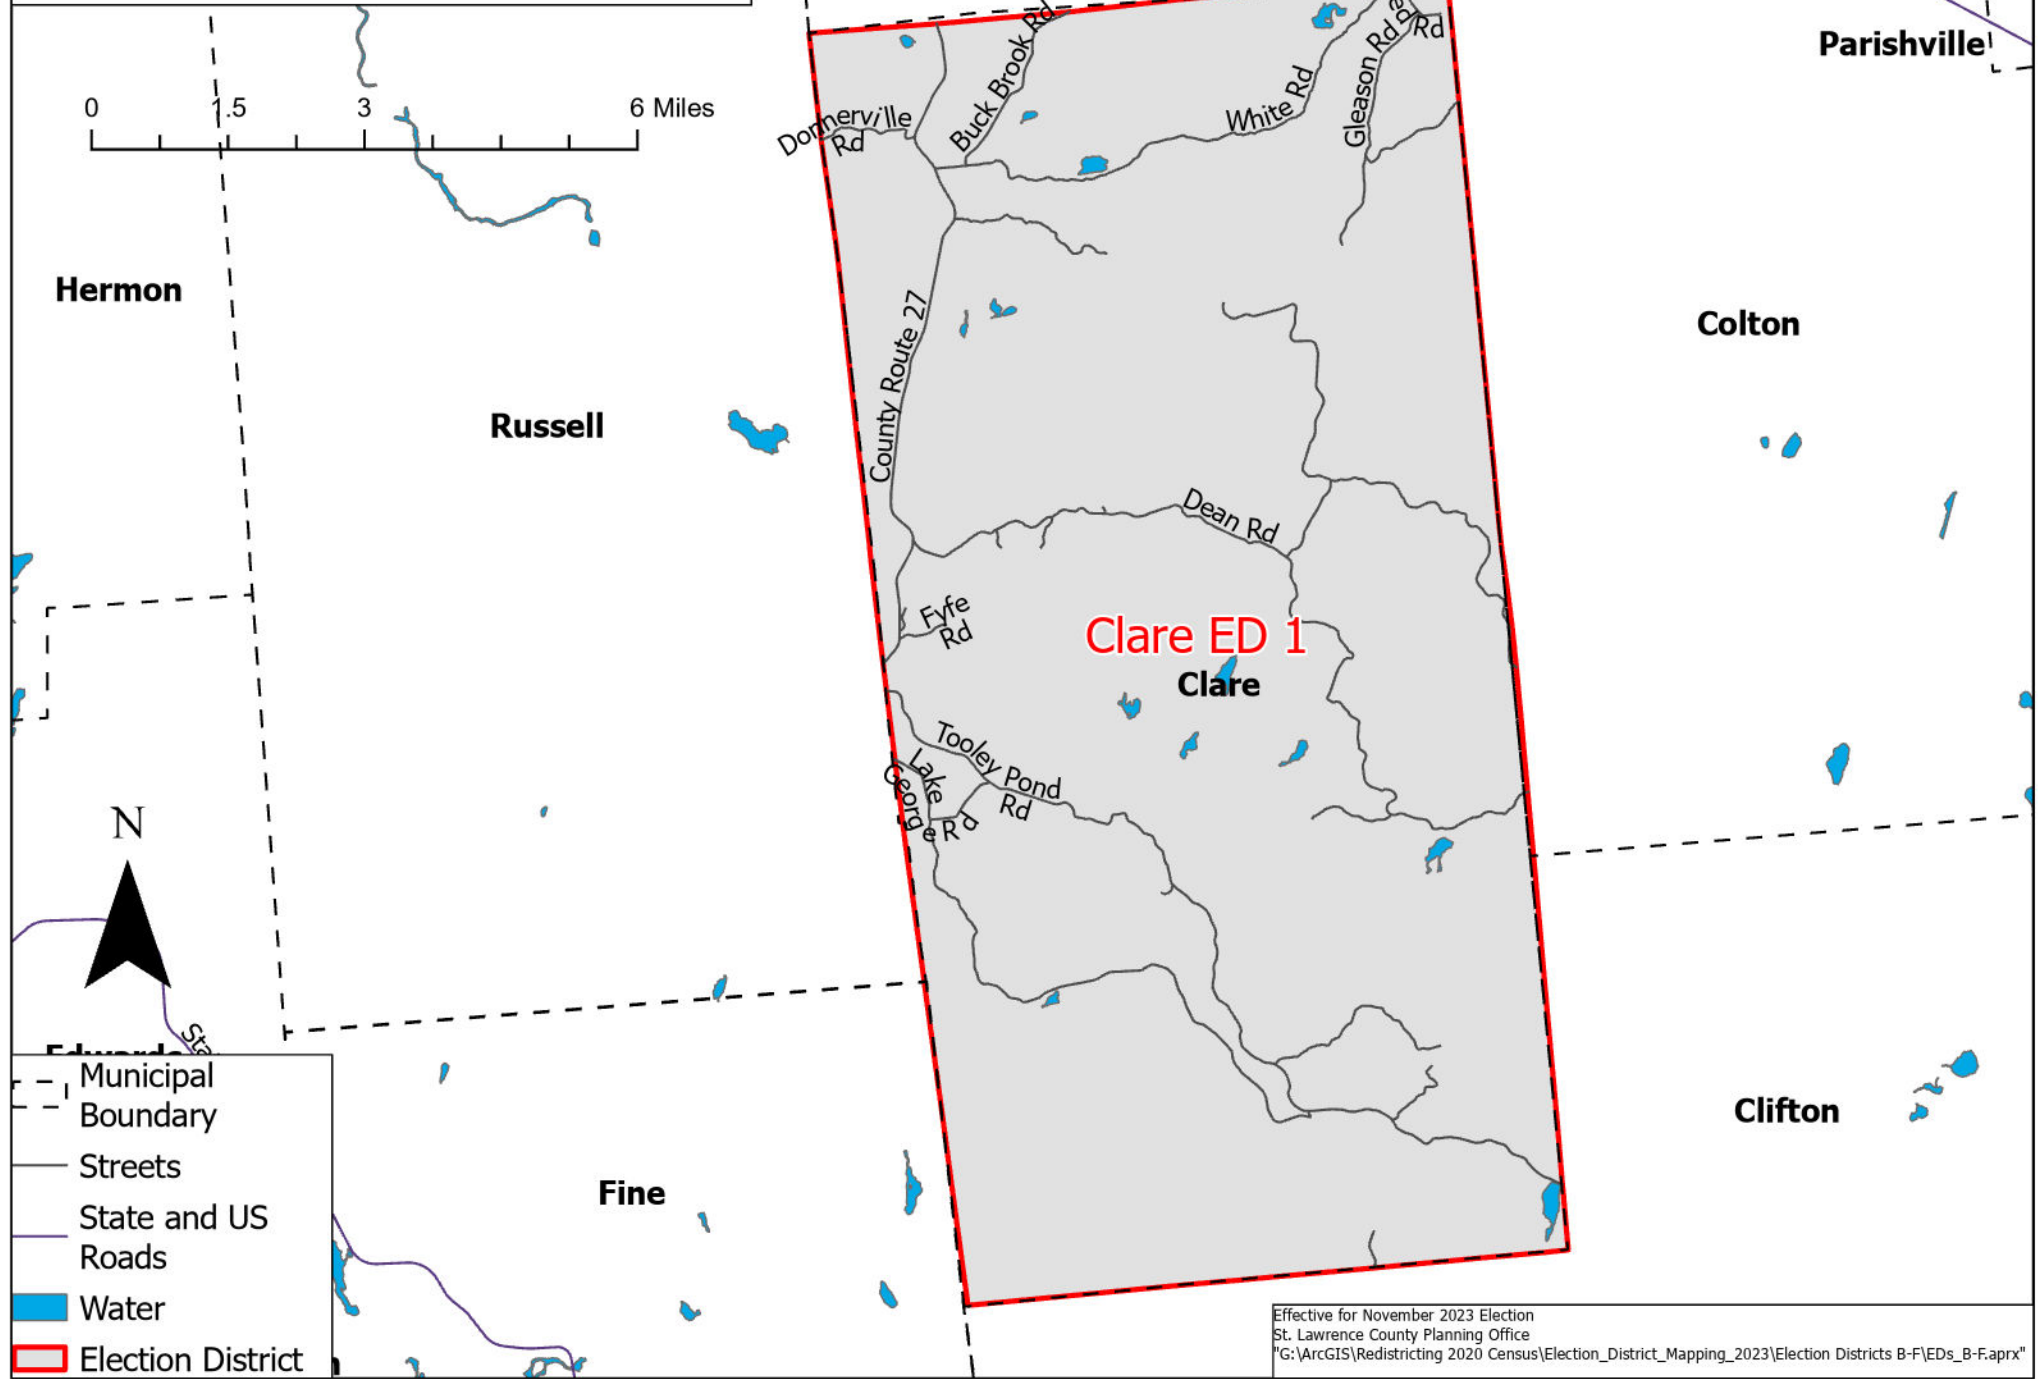

# St. Lawrence County Clare Election District 1

Effective for November 2023 Election  
St. Lawrence County Planning Office  
"G:\ArcGIS\Redistricting 2020 Census\Election\_District\_Mapping\_2023\Election Districts B-F\EDs\_B-F.aprx"