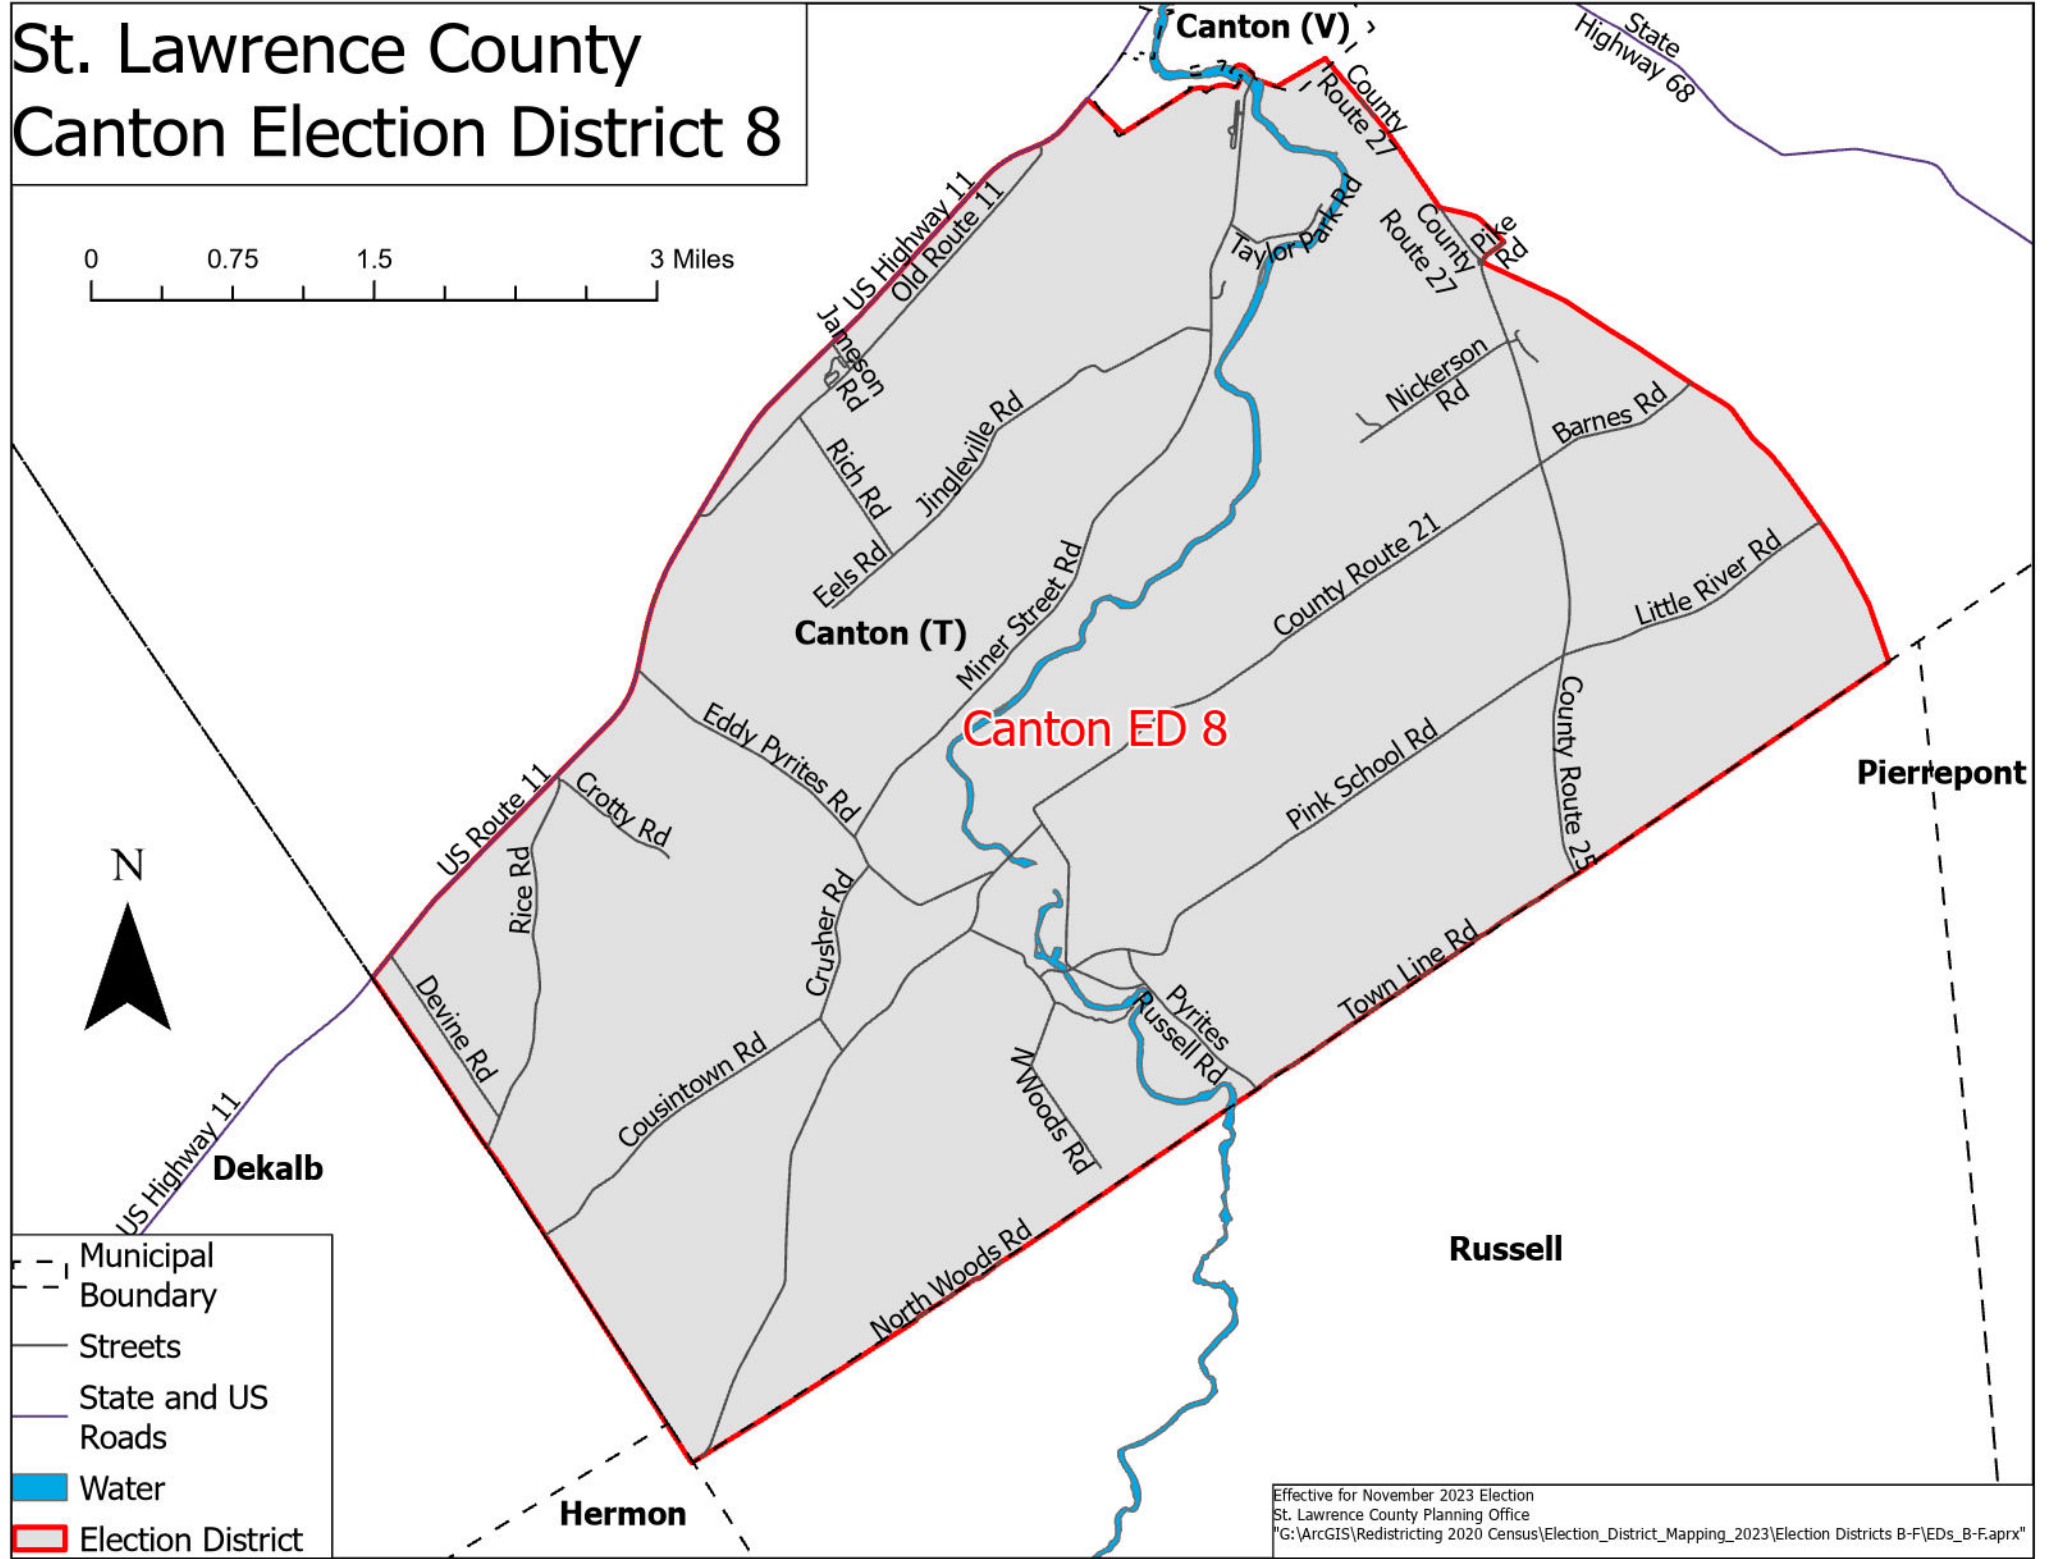

St. Lawrence County Canton Election District 8

- Municipal Boundary
- Boundary
- Streets
- State and US Roads
- Water
- Election District