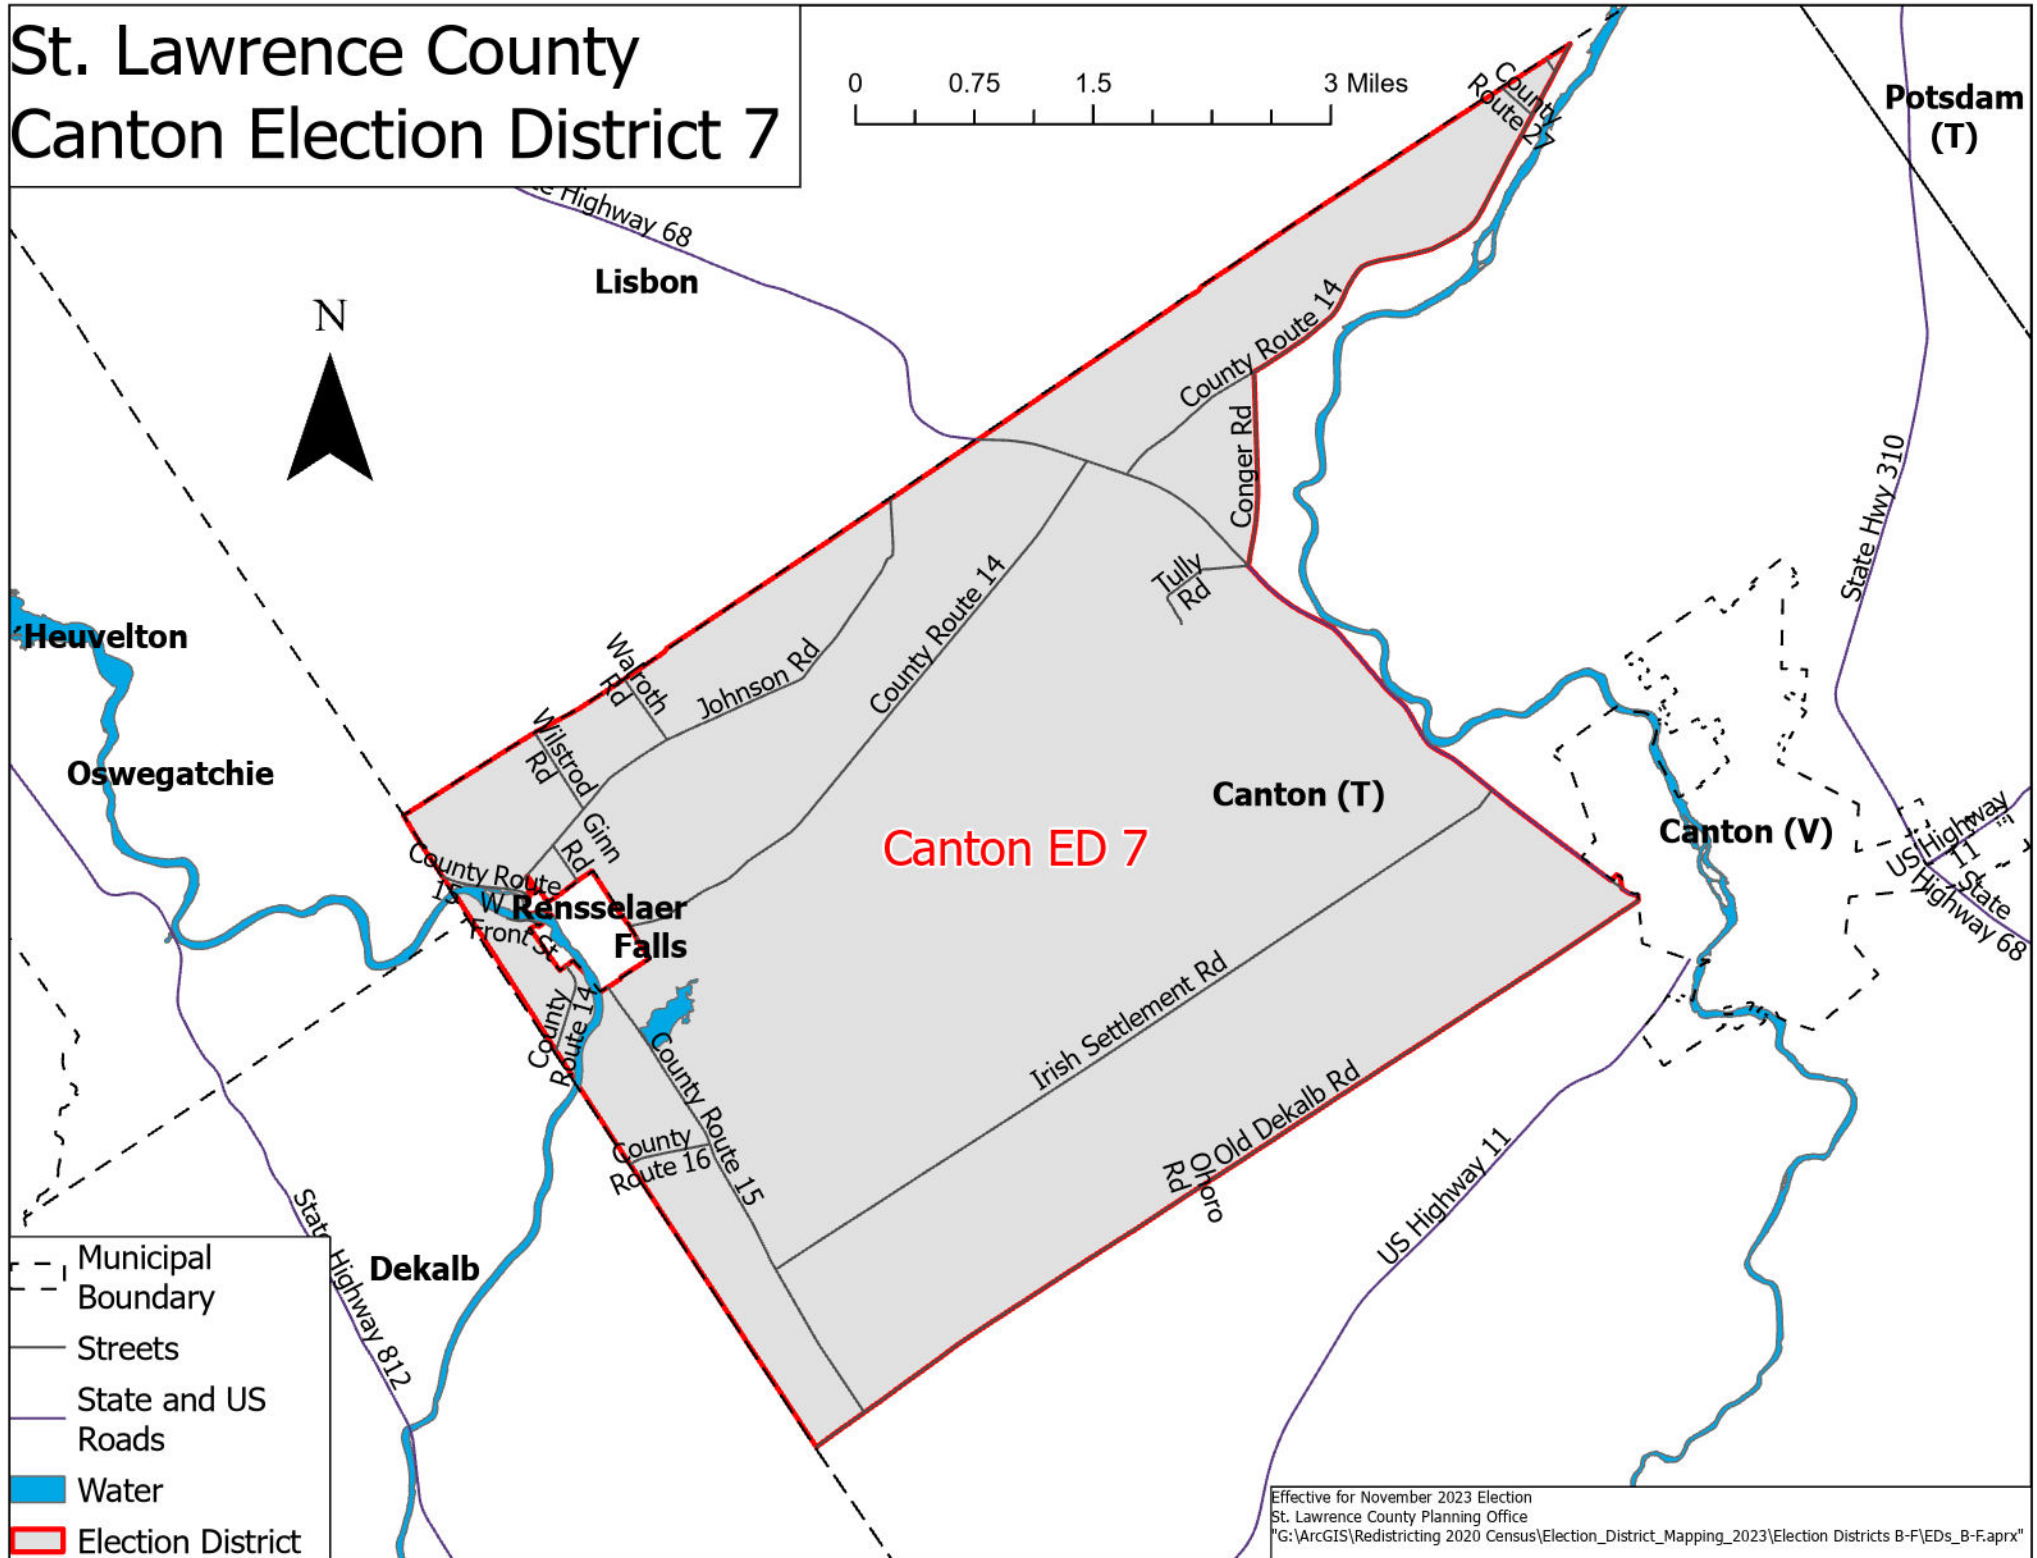

# St. Lawrence County Canton Election District 7

- - - Municipal Boundary
- - - Boundary
- Streets
- State and US Roads
- Water
- Red outline Election District

Effective for November 2023 Election  
St. Lawrence County Planning Office  
"G:\ArcGIS\Redistricting 2020 Census\Election\_District\_Mapping\_2023\Election Districts B-F\EDs\_B-F.aprx"