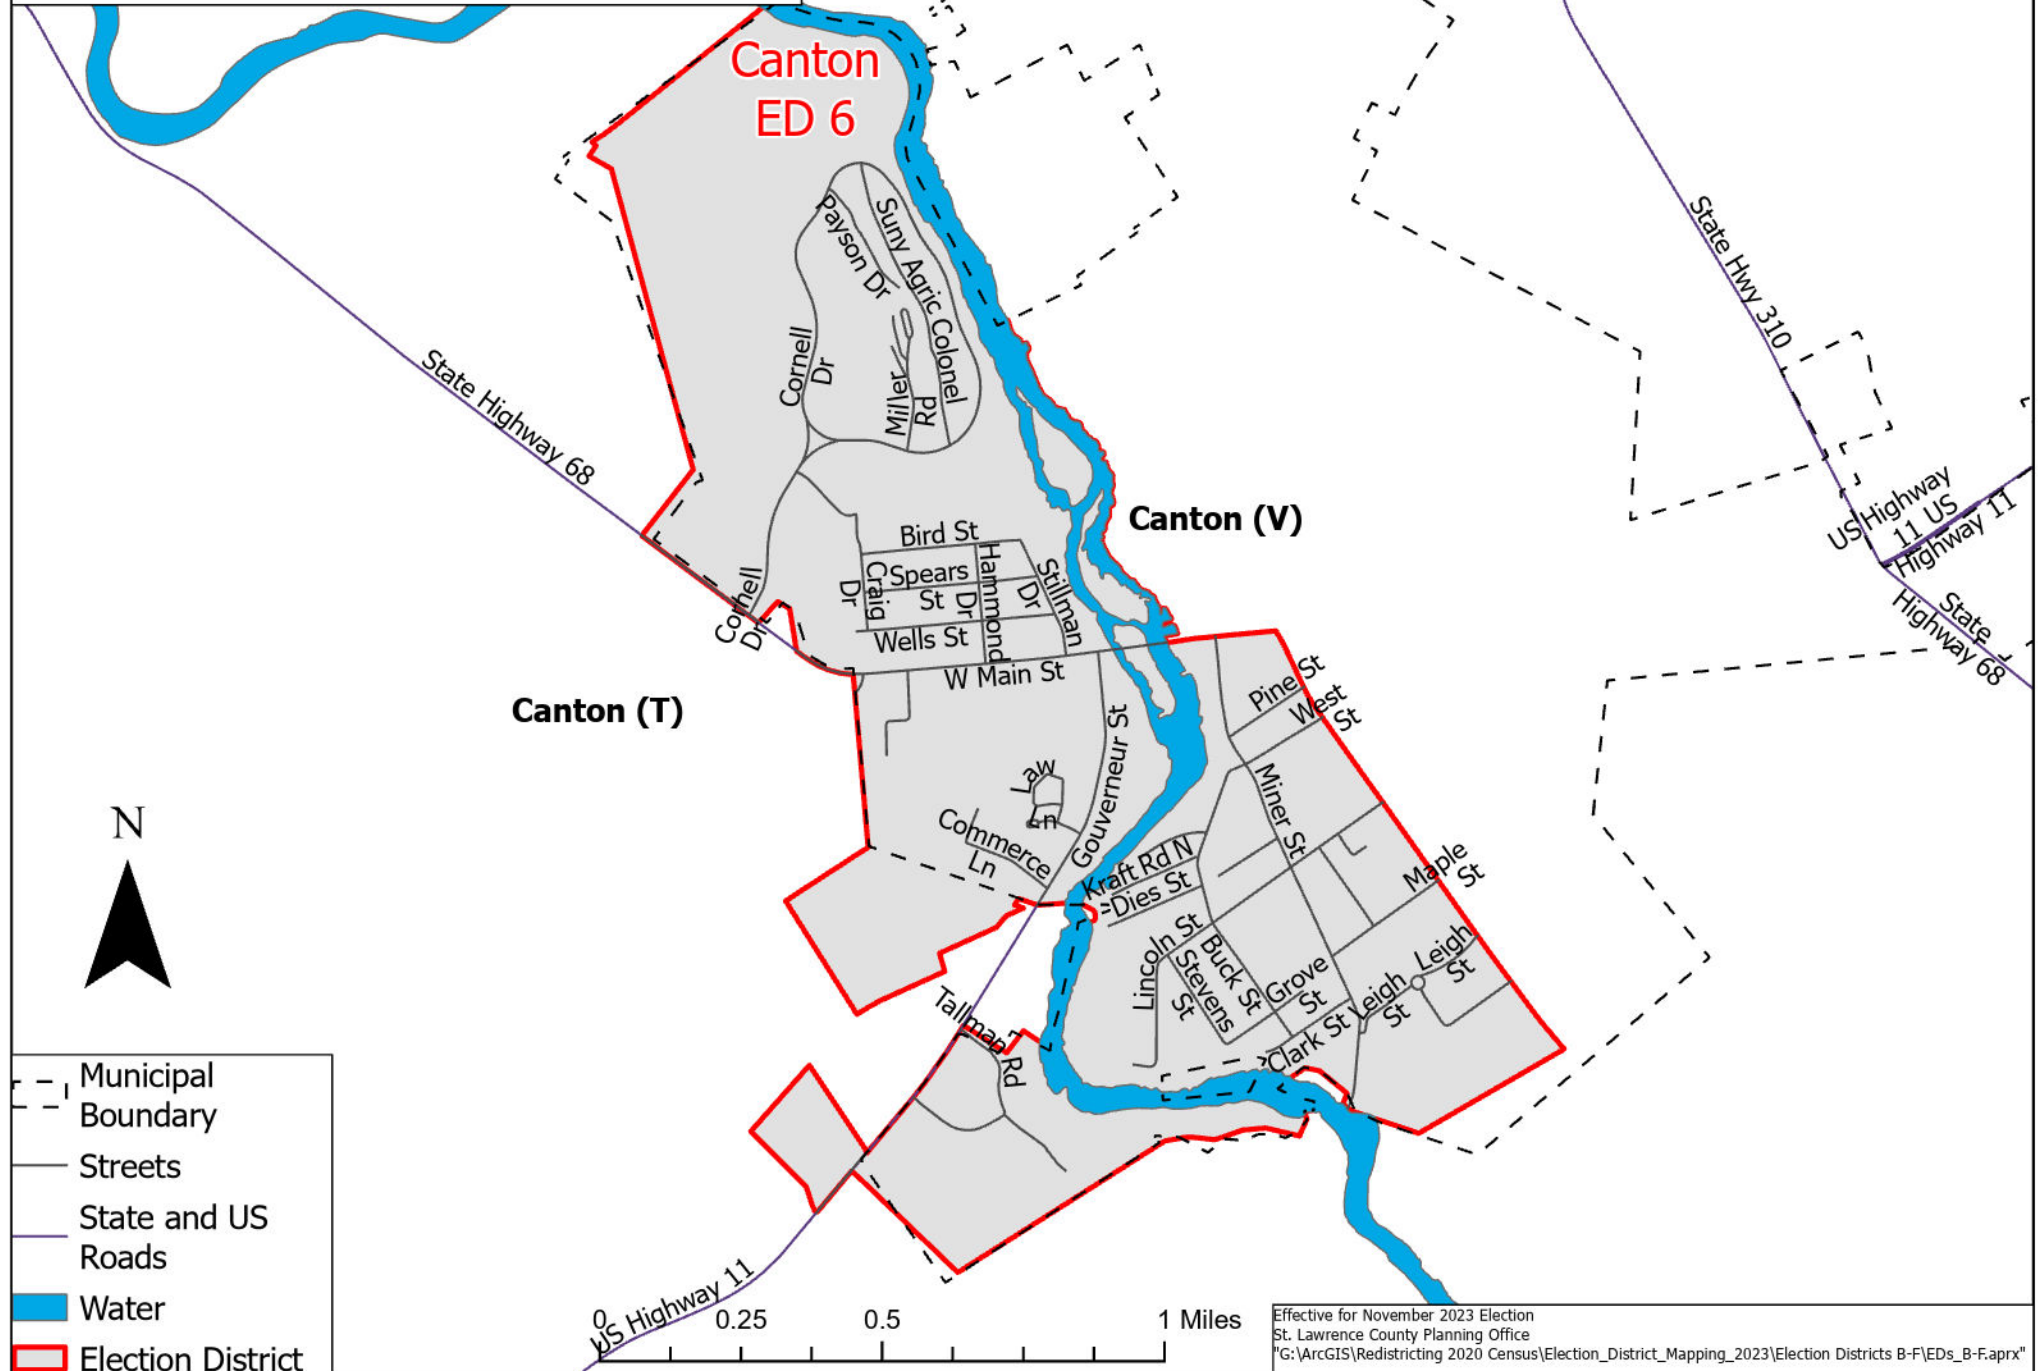

St. Lawrence County Canton Election District 6

Effective for November 2023 Election
St. Lawrence County Planning Office
"G:\ArcGIS\Redistricting 2020 Census\Election_District_Mapping_2023\Election Districts B-F\EDs_B-F.aprx"