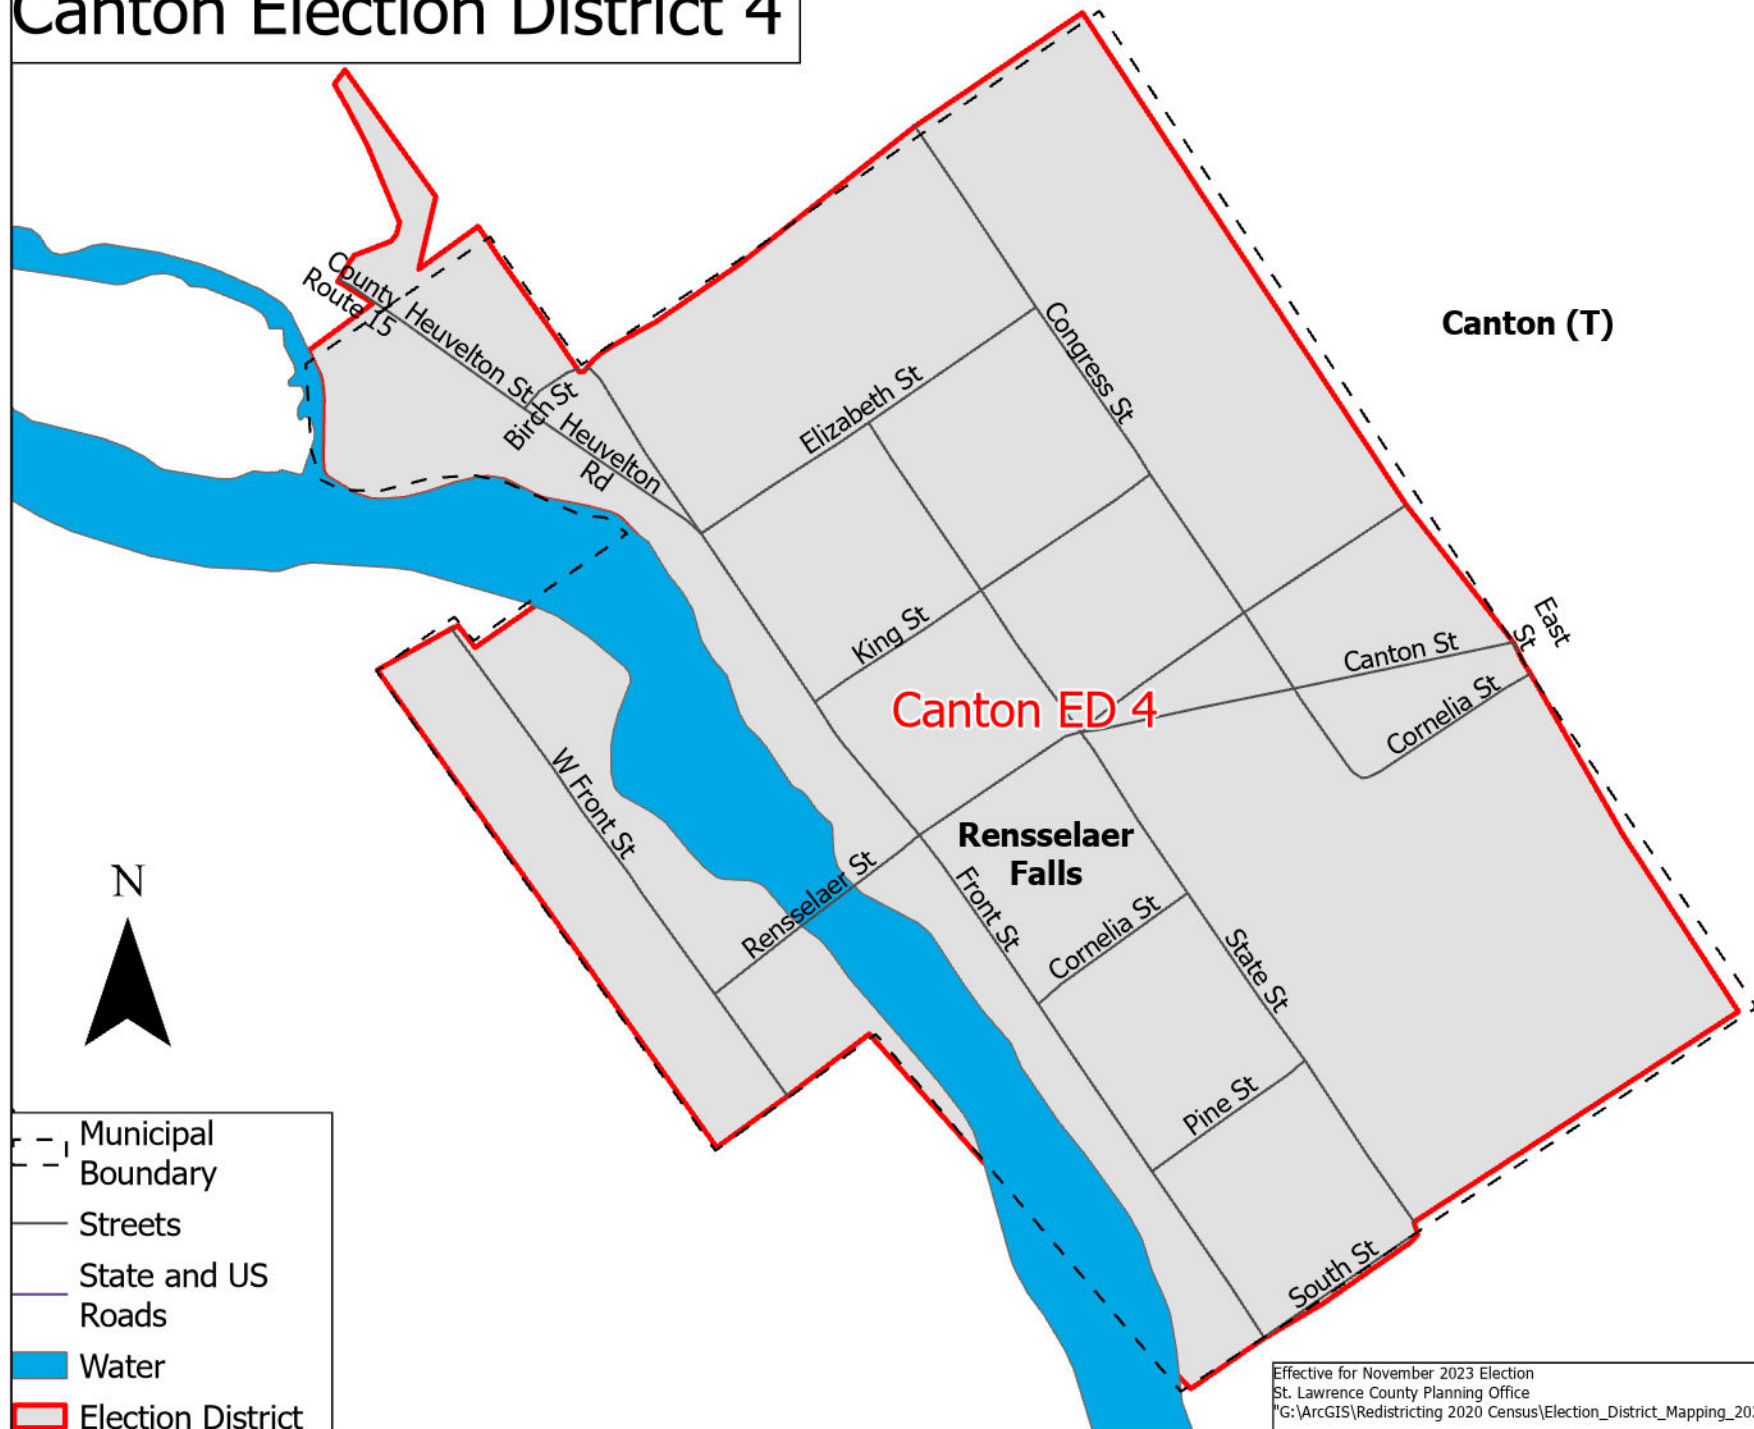

St. Lawrence County Canton Election District 4

0 0.05 0.1 0.2 Miles

Canton (T)

Canton ED 4

Rensselaer Falls

- - - Municipal Boundary
- - - Streets
- - - State and US Roads
- Water
- █ Election District

Effective for November 2023 Election
St. Lawrence County Planning Office
"G:\ArcGIS\Redistricting 2020 Census\Election_District_Mapping_2023\Election Districts B-F\EDs_B-F.aprx"