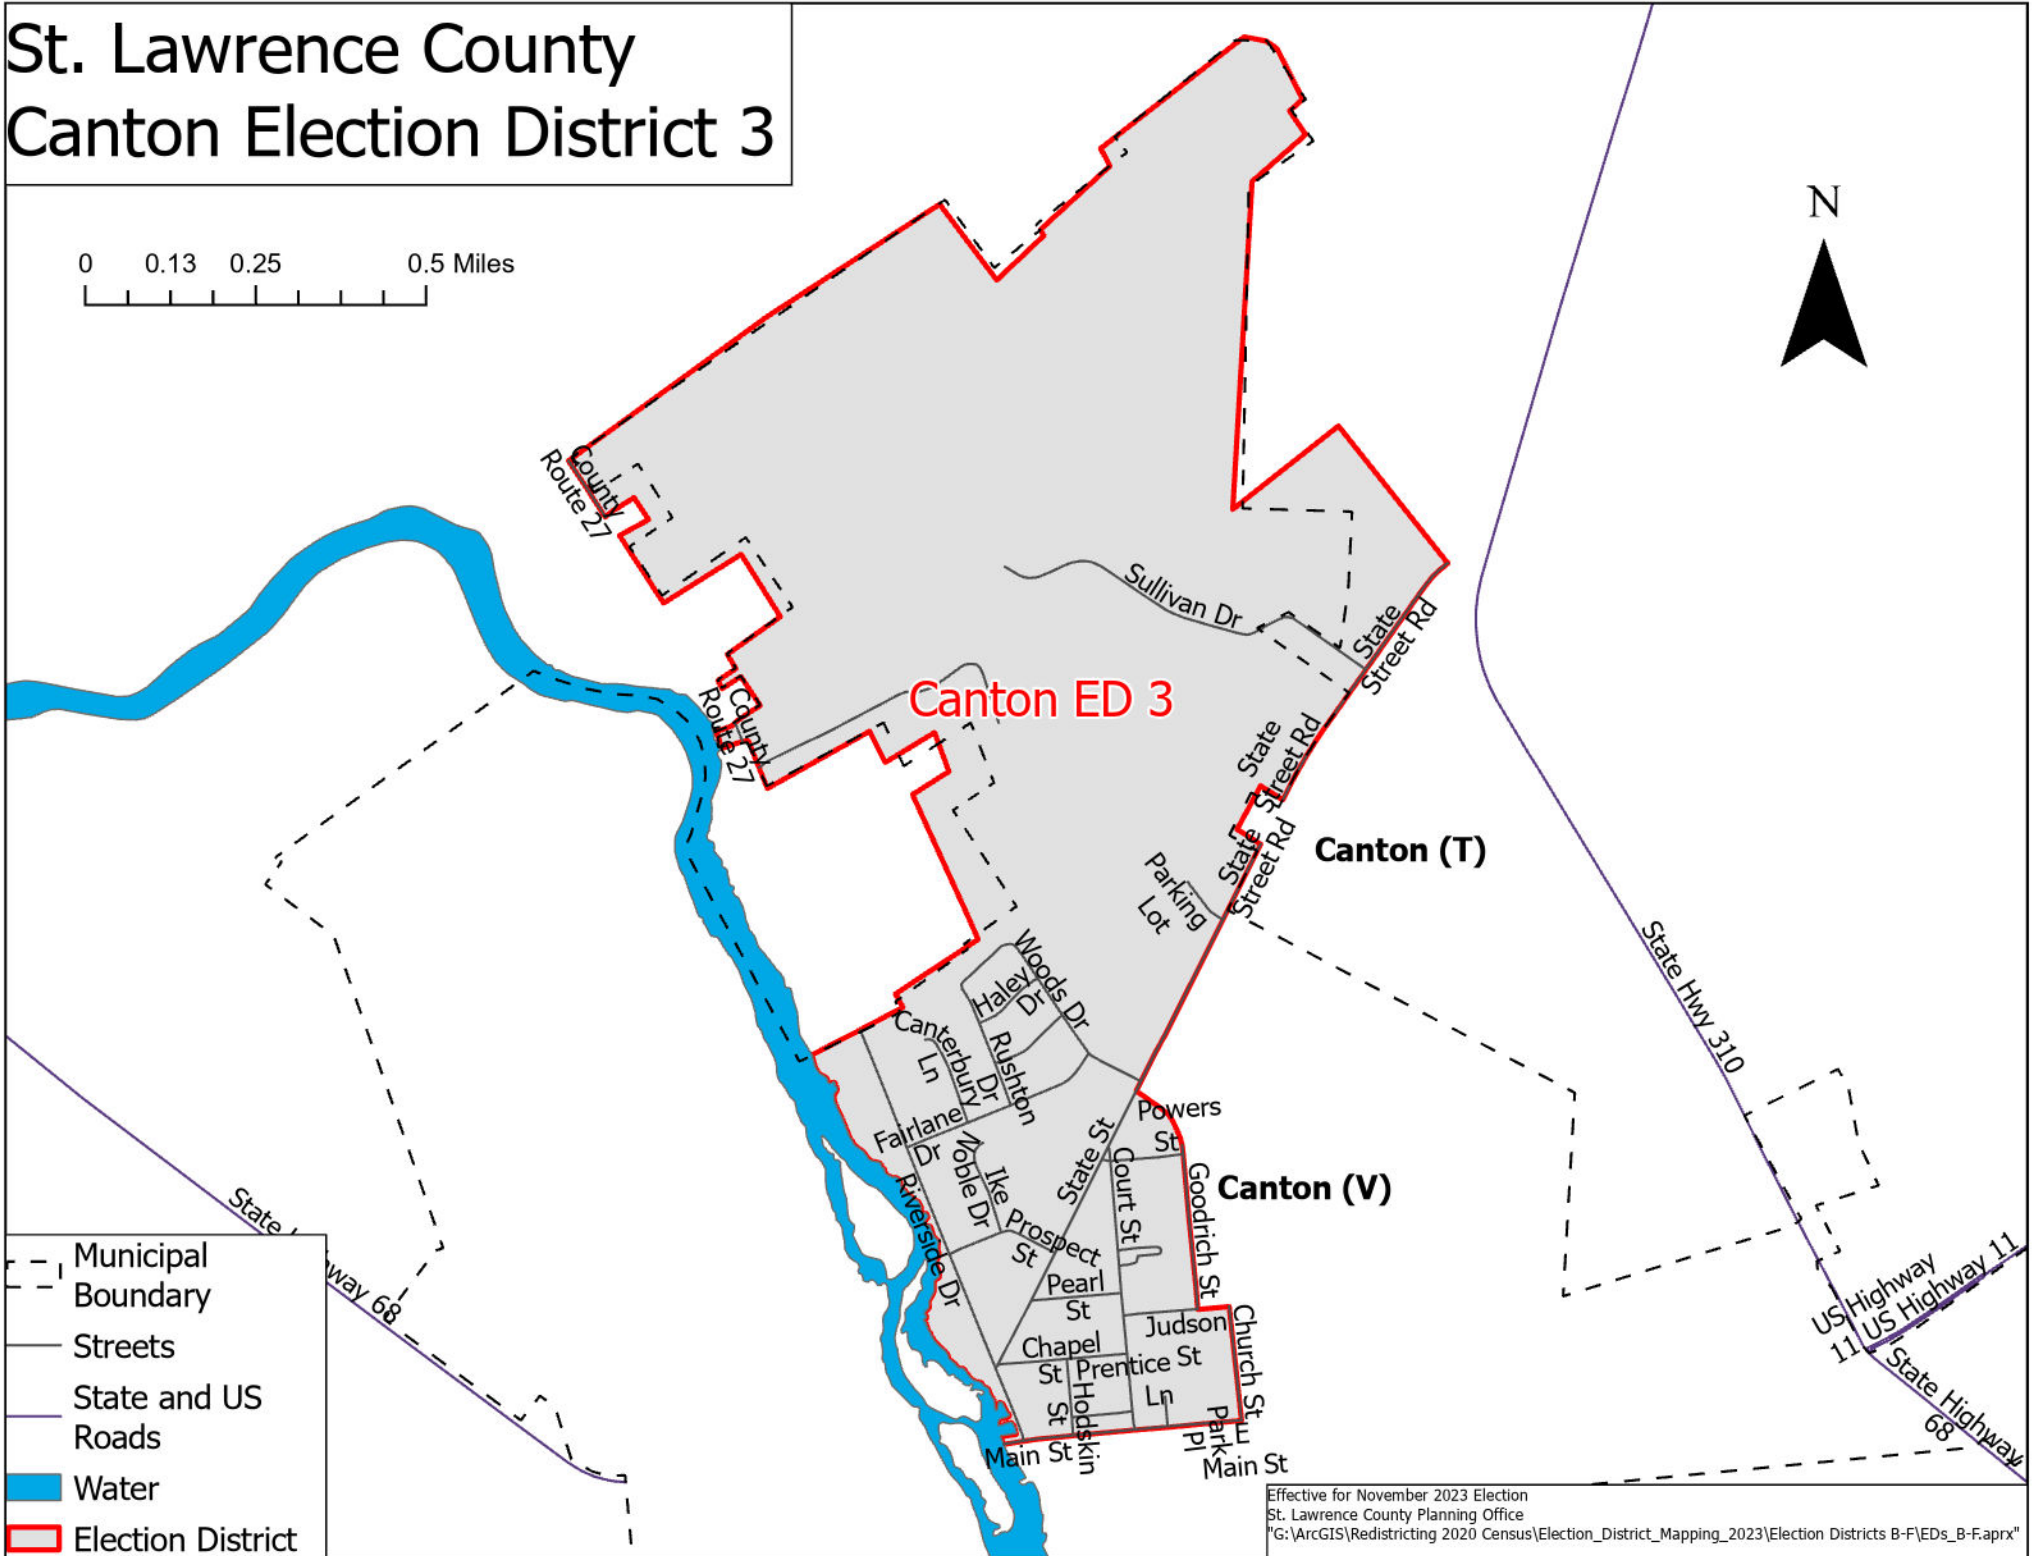

St. Lawrence County Canton Election District 3

Canton ED 3

Canton (T)

Canton (V)

- - - Municipal Boundary
- Streets
- State and US Roads
- Water
- ▭ Election District

Effective for November 2023 Election
St. Lawrence County Planning Office
"G:\ArcGIS\Redistricting 2020 Census\Election_District_Mapping_2023\Election Districts B-F\EDs_B-F.aprx"